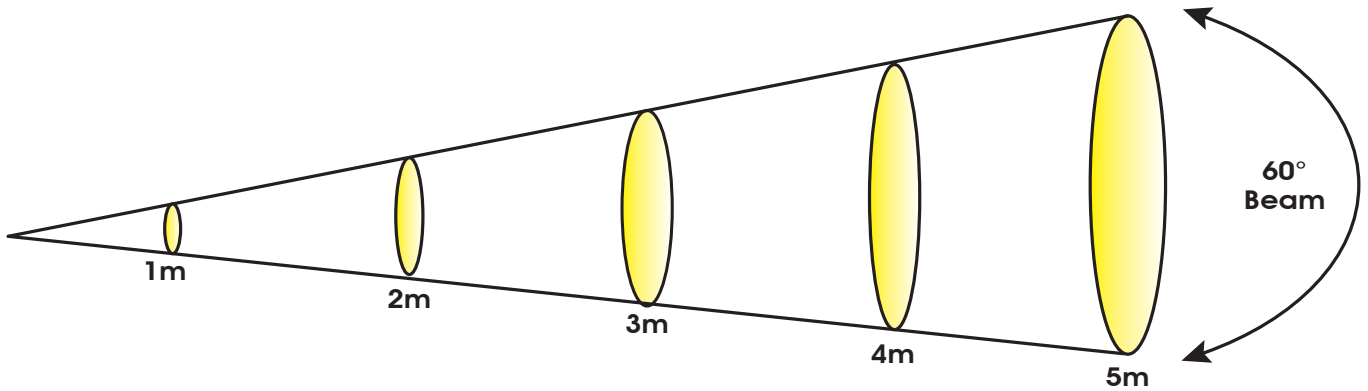

Photometric Data

Specifications are subject to change without any prior written notice.

	1 m	3.3 ft	2 m	6.6 ft	3 m	9.8 ft	4 m	13.1 ft	5 m	16.4 ft
10° Beam Diameter	0.36	1.2	0.54	1.8	0.7	2.3	0.95	3.1	1.1	3.6
	lux	fc	lux	fc	lux	fc	lux	fc	lux	fc
RED LEDs	8,500	790	4,200	390	1,700	158	970	90	620	58
GREEN LEDs	26,000	2,415	10,800	1,003	5,000	465	2,700	251	1,700	158
BLUE LEDs	8,800	818	380	35	160	15	90	8	63	6
WHITE LEDs	31,500	2,926	14,000	1,301	6,000	557	3,300	307	2,100	195
FULL ON	65,000	6,039	29,500	2,741	12,600	1,171	6,900	641	4,400	409

	1 m	3.3 ft	2 m	6.6 ft	3 m	9.8 ft	4 m	13.1 ft	5 m	16.4 ft
60° Beam Diameter	1.7	5.6	3.00	9.8	4.4	14.4	5.8	19.0	7.5	24.6
	lux	fc	lux	fc	lux	fc	lux	fc	lux	fc
RED LEDs	1,000	93	2,800	260	130	12	220	20	55	5
GREEN LEDs	3,000	279	800	74	380	35	10	1	140	13
BLUE LEDs	1,100	102	31	3	16	1	250	23	8	1
WHITE LEDs	3,600	334	951	88	460	43	540	50	170	16
FULL ON	7,200	669	2,000	186	900	84	6,900	641	360	33