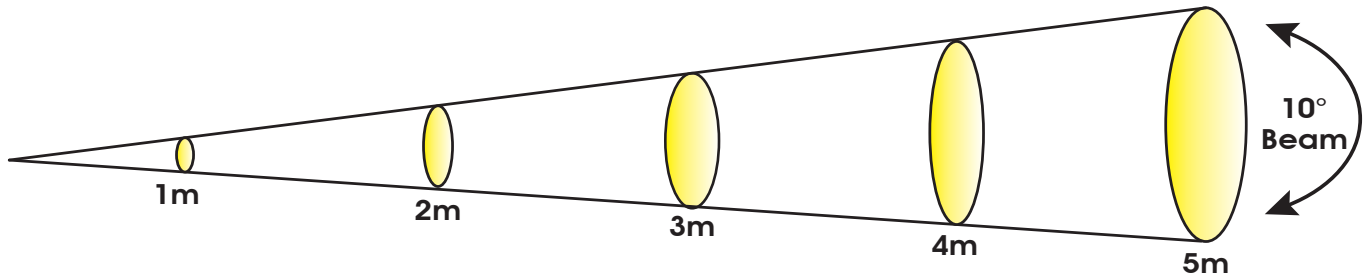

Photometric Data

Specifications are subject to change without any prior written notice.

	1 m	3.3 ft	2 m	6.6 ft	3 m	9.8 ft	4 m	13.1 ft	5 m	16.4 ft
10° Beam Diameter	0.36	1.2	0.54	1.8	0.7	2.3	0.95	3.1	1.1	3.6
	lux	fc	lux	fc	lux	fc	lux	fc	lux	fc
RED LEDs	8,500	790	4,200	390	1,700	158	970	90	620	58
GREEN LEDs	26,000	2,415	10,800	1,003	5,000	465	2,700	251	1,700	158
BLUE LEDs	8,800	818	380	35	160	15	90	8	63	6
WHITE LEDs	31,500	2,926	14,000	1,301	6,000	557	3,300	307	2,100	195
FULL ON	65,000	6,039	29,500	2,741	12,600	1,171	6,900	641	4,400	409

	1 m	3.3 ft	2 m	6.6 ft	3 m	9.8 ft	4 m	13.1 ft	5 m	16.4 ft
60° Beam Diameter	1.7	5.6	3.00	9.8	4.4	14.4	5.8	19.0	7.5	24.6
	lux	fc	lux	fc	lux	fc	lux	fc	lux	fc
RED LEDs	1,000	93	2,800	260	130	12	220	20	55	5
GREEN LEDs	3,000	279	800	74	380	35	10	1	140	13
BLUE LEDs	1,100	102	31	3	16	1	250	23	8	1
WHITE LEDs	3,600	334	951	88	460	43	540	50	170	16
FULL ON	7,200	669	2,000	186	900	84	6,900	641	360	33