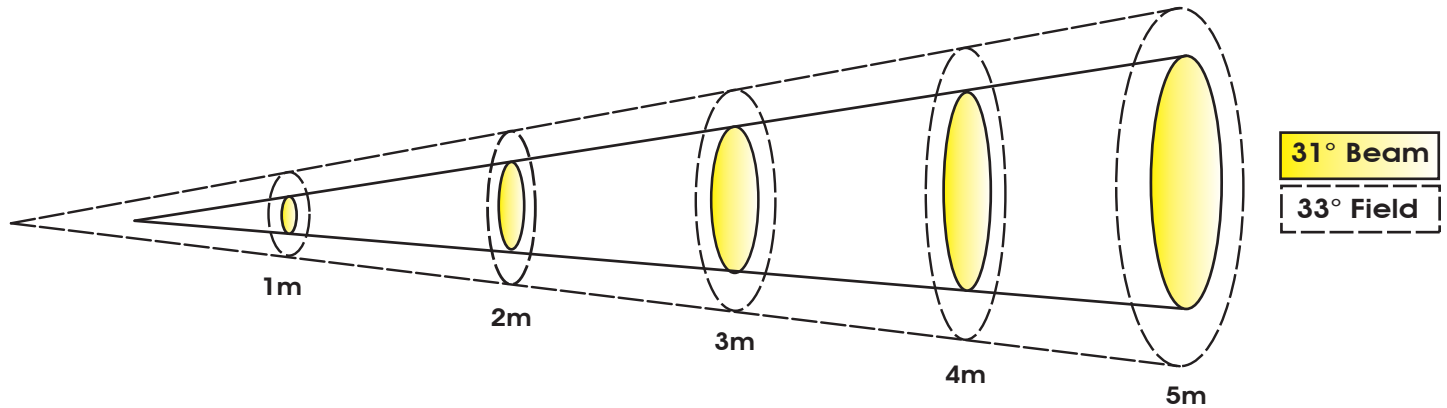

ACL 360 BAR™

SKU# ACL013

Photometric Data

Specifications are subject to change without any prior written notice. 07/15

	1 m	3.3 ft	2 m	6.6 ft	3 m	9.8 ft	4 m	13.1 ft	5 m	16.4 ft
31° Beam Diameter	0.53	1.7	1.08	3.5	1.61	5.3	2.15	7.1	2.68	8.8
33° Field Diameter	0.58	1.9	1.14	3.7	1.62	5.3	2.21	7.3	2.75	9.0
	lux	fc	lux	fc	lux	fc	lux	fc	lux	fc
RED LEDs	10,390	965	5,508	512	2,905	270	2,092	194	1,639	152
GREEN LEDs	16,970	1,577	10,550	980	5,740	533	4,119	383	3,053	284
BLUE LEDs	4,120	383	2,507	233	1,320	123	1,149	107	766	71
WHITE LEDs	28,150	2,615	14,750	1,370	7,516	698	5,789	538	3,584	333
FULL ON	44,440	4,128	25,260	2,347	15,430	1,433	10,960	1,018	8,081	751