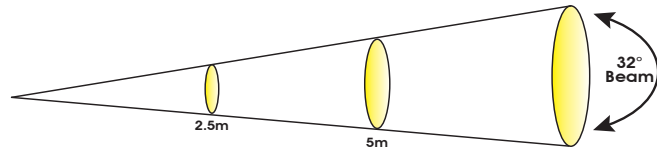

**SIZE / WEIGHT**

Length: 16.9" (430mm)  
 Width: 20.0" (508mm)  
 Vertical Height: 28.4" (721mm)  
 Weight: 65.0 lbs. (29.5 kg)

**ELECTRICAL / THERMAL**

AC 100-240V - 50/60Hz  
 450W Max Power Consumption  
 14°F to 113°F (-10°C to 45°C)

**PHOTOMETRIC DATA**

**MIN ZOOM**

Distance	m		ft		m		ft		
	2.5	8.2	5	16.4	7.5	24.6			
14° Beam Diameter	0.65	2.1	1.3	4.3	1.95	6.4			
Photometrics	lux	fc	lux	fc	lux	fc			
	FULL ON	14,780	1,373	3,855	358	1,726	160		
	RED	2,480	230	650	60	274	25		
	GREEN	4,480	416	173	16	522	48		
	BLUE	580	54	148	14	66	6		
WHITE	8,978	834	2,345	218	1,054	98			