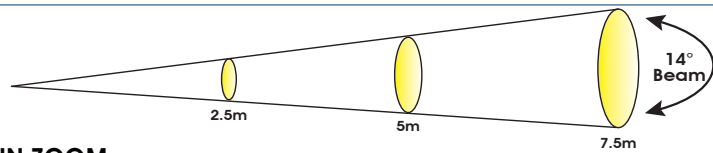

**SIZE / WEIGHT**

Length: 16.9" (430mm)  
 Width: 20.0" (508mm)  
 Vertical Height: 28.4" (721mm)  
 Weight: 65.0 lbs. (29.5 kg)

**ELECTRICAL / THERMAL**

AC 100-240V - 50/60Hz  
 450W Max Power Consumption  
 14°F to 113°F (-10°C to 45°C)

**PHOTOMETRIC DATA**

**MIN ZOOM**

Distance	m		ft		m		ft		
	2.5	8.2	5	16.4	7.5	24.6			
14° Beam Diameter	0.65	2.1	1.3	4.3	1.95	6.4			
Photometrics	lux	fc	lux	fc	lux	fc			
	FULL ON	14,780	1,373	3,855	358	1,726	160		
	RED	2,480	230	650	60	274	25		
	GREEN	4,480	416	173	16	522	48		
	BLUE	580	54	148	14	66	6		
WHITE	8,978	834	2,345	218	1,054	98			

**MAX ZOOM**

Distance	m		ft		m		ft		
	1	3.3	2	6.6	3	9.8			
32° Beam Diameter	1.47	4.8	2.94	9.6	4.41	14.5			
Photometrics	lux	fc	lux	fc	lux	fc			
	FULL ON	3,411	317	890	83	410	38		
	RED	595	55	150	14	70	7		
	GREEN	1,031	96	265	25	120	11		
	BLUE	130	12	35	3	15	1		
WHITE	2,083	194	540	50	243	23			