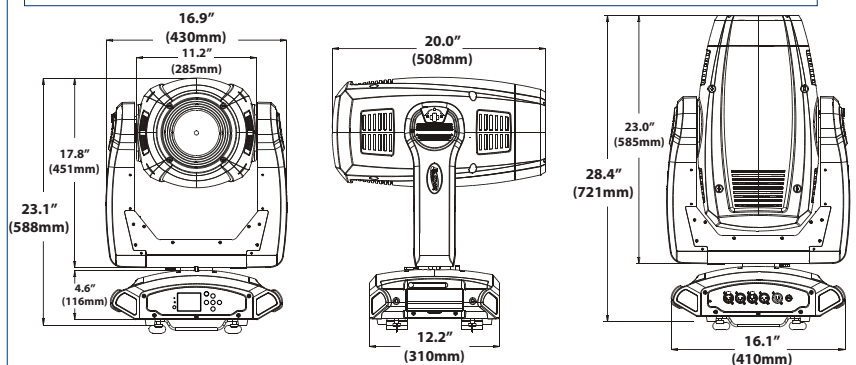

DIMENSIONAL DIAGRAMS

OPTIONAL ACCESSORIES

ORDER CODE	ITEM
TRIGGER CLAMP	Heavy Duty Wrap Around Hook Style Clamp
DRCSATTOUR	Road Case For Satura Spot LED PRO™
ELO211	Eloader II™ Software Updater Box
EWDMXSYSTEM	Wireless DMX System (1 Transmitter, 1 Receiver)
AC3PDMX5PRO	5 ft. (1.5m) 3pin PRO DMX Cable (additional lengths available)
AC5PDMX5PRO	5 ft. (1.5m) 5pin PRO DMX Cable (additional lengths available)

Specifications are subject to change without notice ©Elation Professional

Elation Professional USA | 6122 S. Eastern Ave. | Los Angeles, CA. 90040
323-582-3322 | 323-832-9142 fax | www.elationlighting.com | info@elationlighting.com

Elation Professional B.V. | Junostraat 2 | 6468 EW Kerkrade, Netherlands
+31 45 546 85 66 | +31 45 546 85 96 fax | www.elationlighting.eu | info@elationlighting.eu