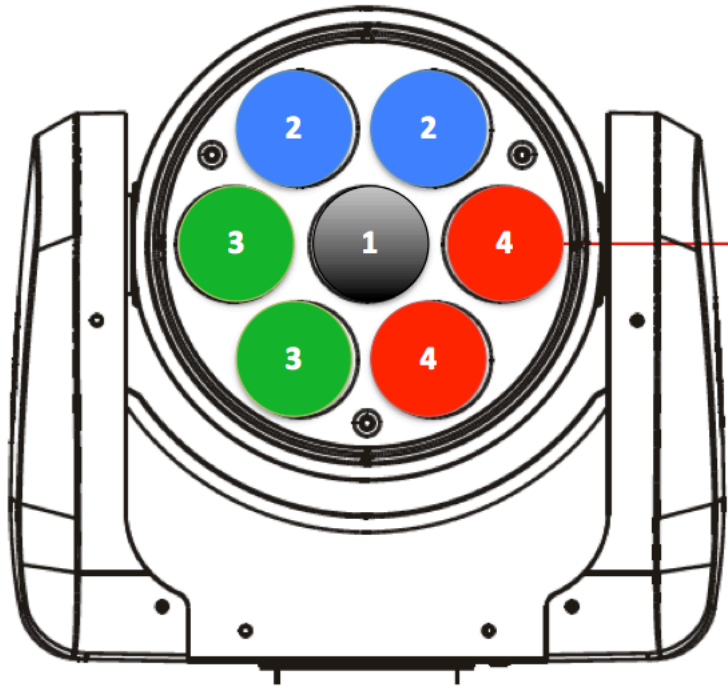

ELATION® RAYZOR Q7™

SKU# RAY047 - DMX Channel Values / Functions (29 DMX Channels)

Specifications are subject to change without any prior written notice.

Mode/Channel			Value	Function
STAND	BASIC	EXTEND		
17	15	29		RESET INTERNAL PROGRAMS
			0-79	Normal
			80-84	All Motor Reset
			85-87	NO Function
			88-90	NO Function
			91-93	Store White Balance Enabled
			94-96	NO Function
			97-99	NO Function
			100-119	Internal Program 1 (Scene 1 - 8)
			120-139	Internal Program 2 (Scene 9 - 16)
			140-159	Internal Program 3 (Scene 17 - 24)
			160-179	Internal Program 4 (Scene 25 - 32)
			180-199	Internal Program 5 (Scene 33 - 40)
			200-219	Internal Program 6 (Scene 41 - 48)
			220-239	Internal Program 7 (Scene 49 - 56)
			240-255	Music Control (Scene Of Program 1)

LED GROUPS

Elation Professional USA | 6122 S. Eastern Ave. | Los Angeles, CA. 90040
323-582-3322 | 323-832-9142 fax | www.elationlighting.com | info@elationlighting.com

Elation Professional B.V. | Junostraat 2 | 6468 EW Kerkrade, Netherlands
+31 45 546 85 66 | +31 45 546 85 96 fax | www.elationlighting.eu | info@elationlighting.eu