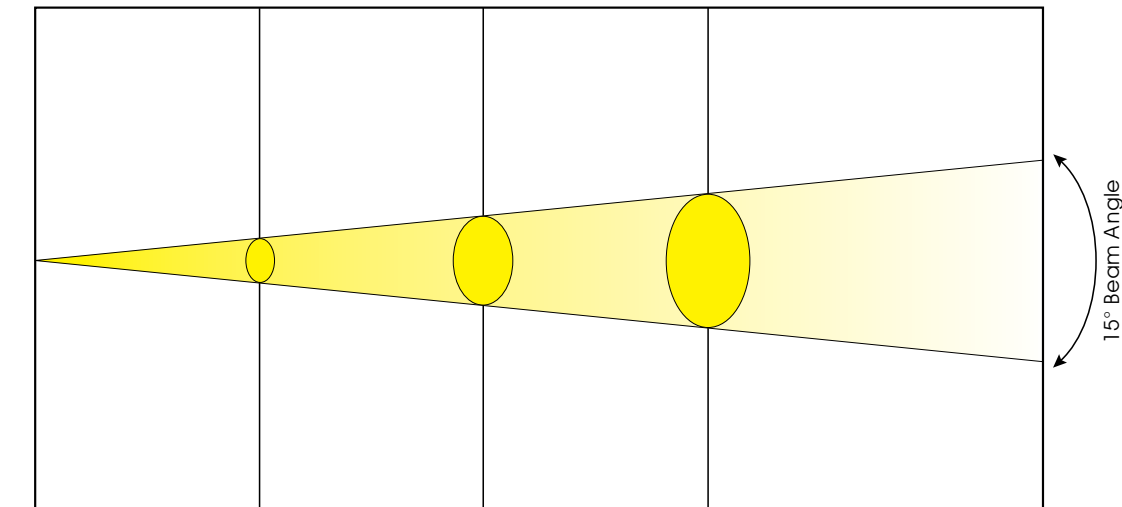

Design Spot LED Dimensions

The Design Spot LED by Elation Professional features an LED light source with equal output to a 250W discharge. Total lumens output for this fixture is 1989 LUX / 185 FC at 5m at full and produces a 15° beam angle. This fixture has three selectable operating modes: sound activated, stand alone and DMX control mode. In DMX control mode the Color Tone 50 can be operated in two DMX channel modes: 3 and 7 channel mode. Control data input is via 3 pin or 5 pin DMX data first in and out connections. The Design Spot LED is designed for indoor use only and features long life LED technology with an estimated 50,000 hour LED lamp life.

COLORS

- . Color wheel: 8 replaceable dichroic colors plus white, with two direction rainbow effect

Gobos

- . 14 Gobos
- . Two gobo wheels
- . Gobo wheel 1: 7 rotating / indexing replaceable gobos
- . Gobo wheel 2: 7 replaceable static gobos. 4 metal, 3 glass gobos
- . Gobo Size 26.9mm (outside dimensions) / 23mm (inside dimensions)

Prism Effect

Frost Effect

Rotating Gobo Wheel

Static Gobo Wheel

PHOTOMETRIC DATA

Design Spot LED Photometric Beam Angle Data

15° Beam Angle

LUX x 0.0929 = FC

765 FC / 8232 LUX 185 FC / 1989 LUX 82 FC / 880 LUX

0 m / 0 ft 2.5 m / 8 ft 5 m / 16 ft 7.5 m / 25 ft

Beam Diameter

15° Beam Angle	Ø 0.66 m / Ø 2.17 ft	Ø 1.32 m / Ø 4.33 ft	Ø 1.98 m / Ø 6.50 ft
----------------	----------------------	----------------------	----------------------