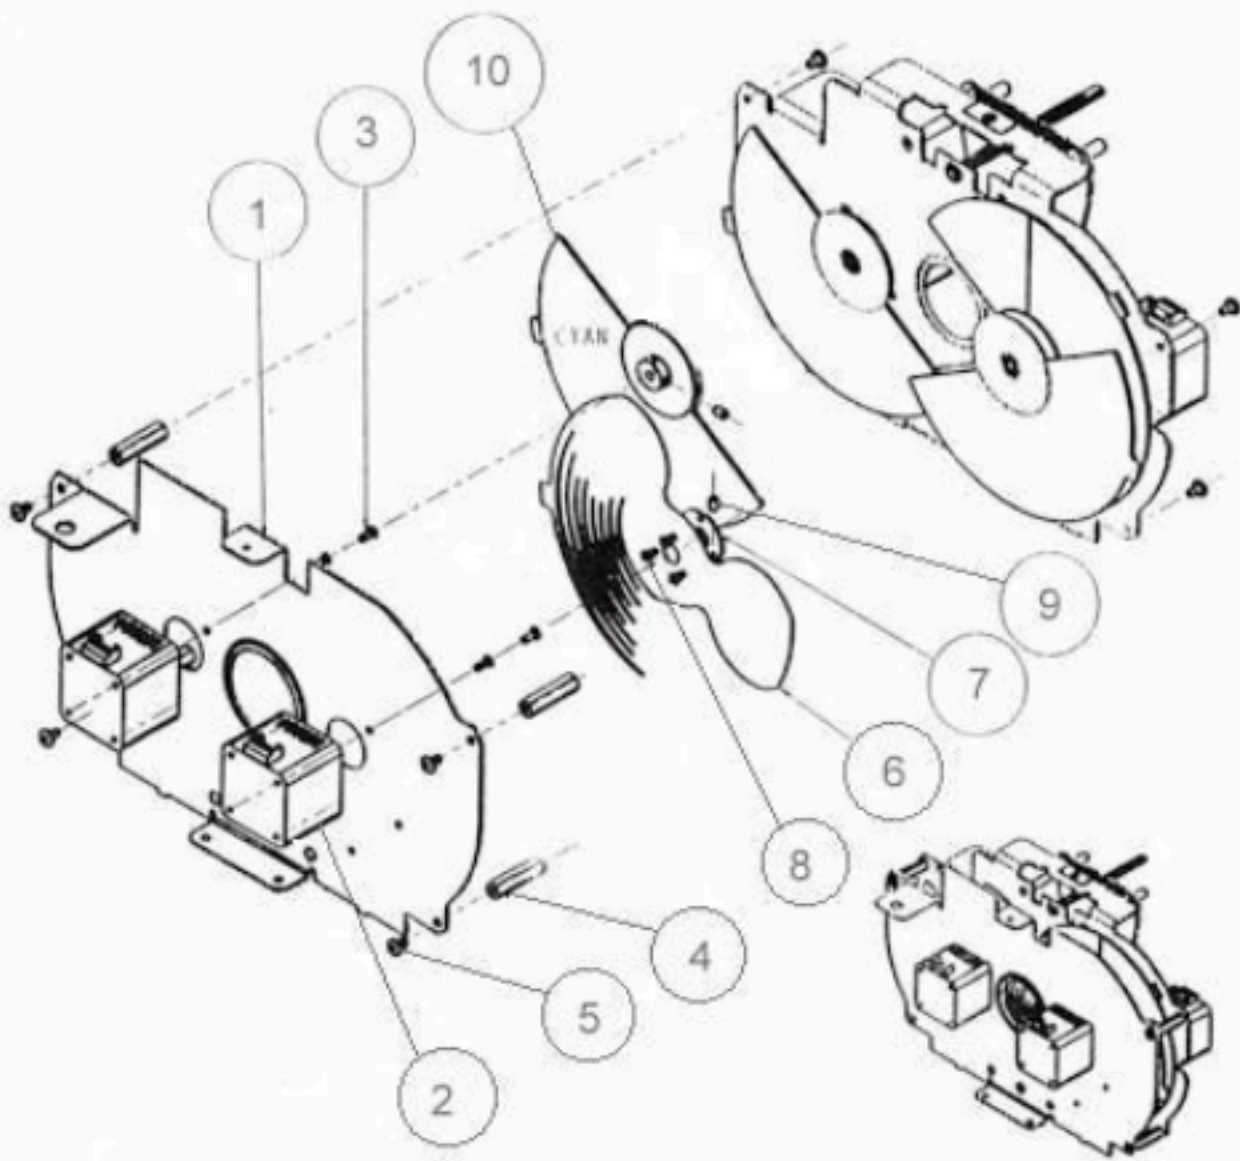

Color Pro™ Support Wheels B

- | | | |
|-----|----------|---|
| 1. | 80071395 | Mount, Mid Motor |
| 2. | 99270070 | Motor, 2V |
| 3. | 90711038 | Screw, Phil Flat 4 - 40 x 5/16 |
| 4. | 90702144 | Standoff, Hex 5/16 x 1.2 |
| 5. | 90709142 | Screw, Phil Pan #8 x 3/8 With Star Washer |
| 6. | 99110050 | Dim Wheel |
| 7. | 99400018 | Hub, Shoulder Style |
| 8. | 90701160 | Rivet, Dome Multigrip |
| 9. | 90707091 | Set Screw, Socket 8 - 32 x 1/4 |
| 10. | 80190054 | Cyan Wheel |