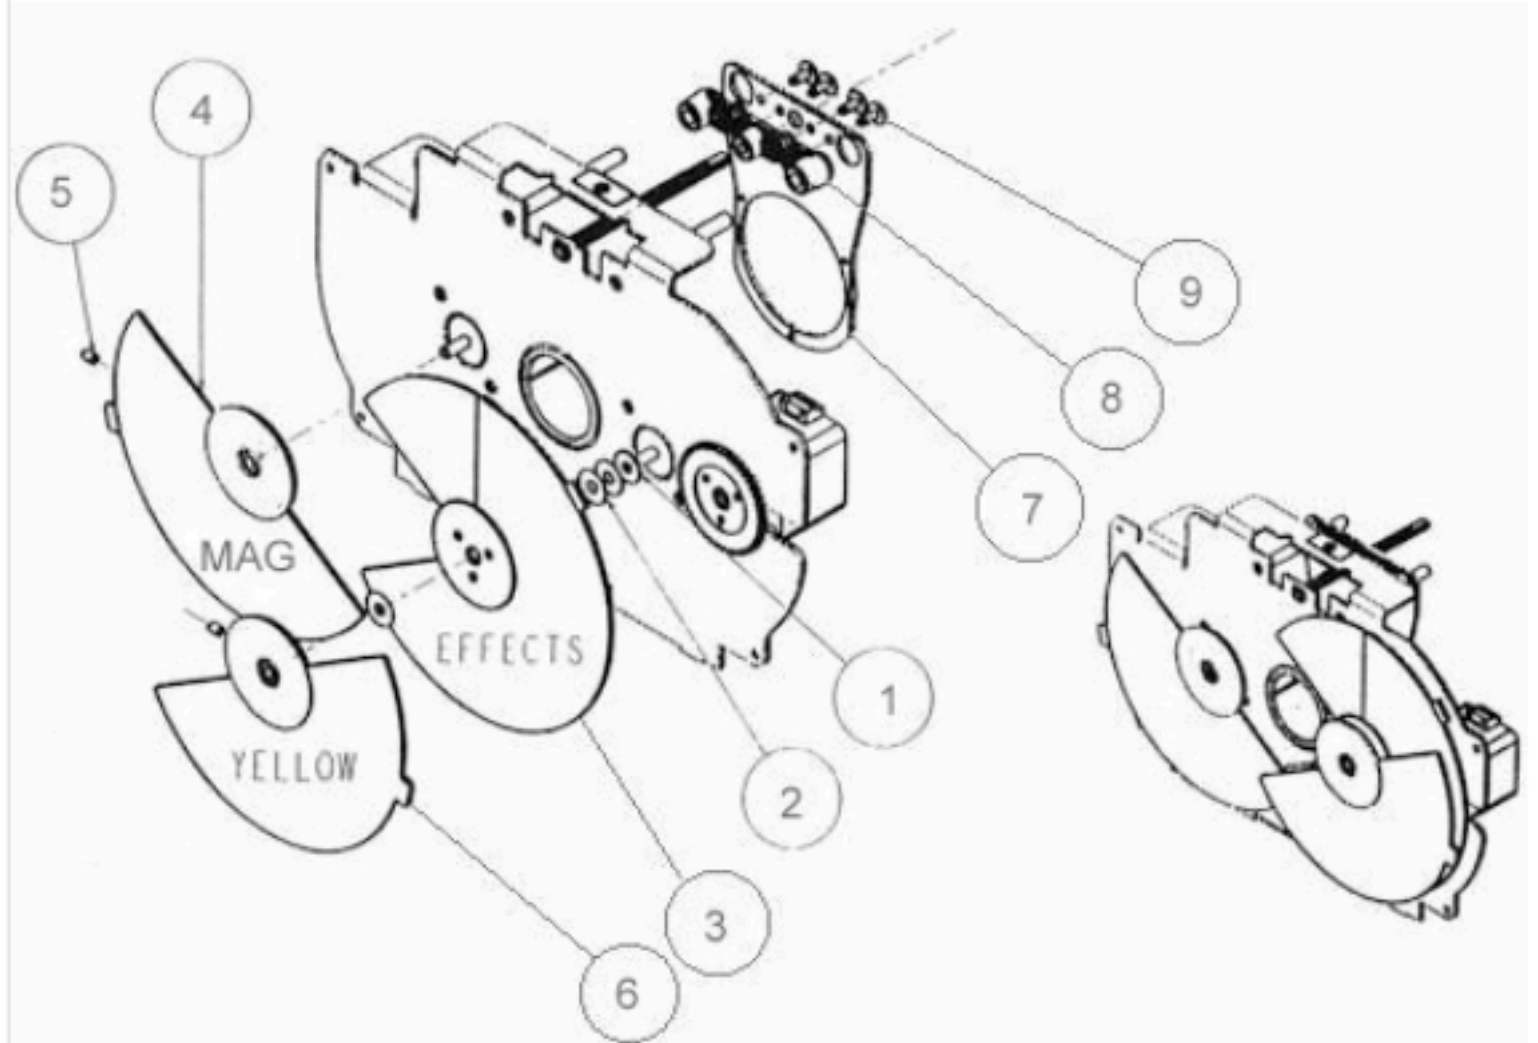

## Wheels A

- |    |          |                                     |
|----|----------|-------------------------------------|
| 1. | 90706083 | Washer, Thrust Optical Module Assy. |
| 2. | 90706091 | Washer, Dimming Wheel Teflon        |
| 3. | 80190060 | Effects Wheel Assy.                 |
| 4. | 80190055 | Wheel, Magenta                      |
| 5. | 90707091 | Set Screw, Socket 8 - 32 x 1/4      |
| 6. | 80190053 | Wheel, Yellow                       |
| 7. | 80160040 | Front Lens Assy. (focus)            |
| 8. | 99190021 | Guide, Lens Plastic                 |
| 9. | 90709117 | screw, Phil Pan 6 - 19 x 3/8        |