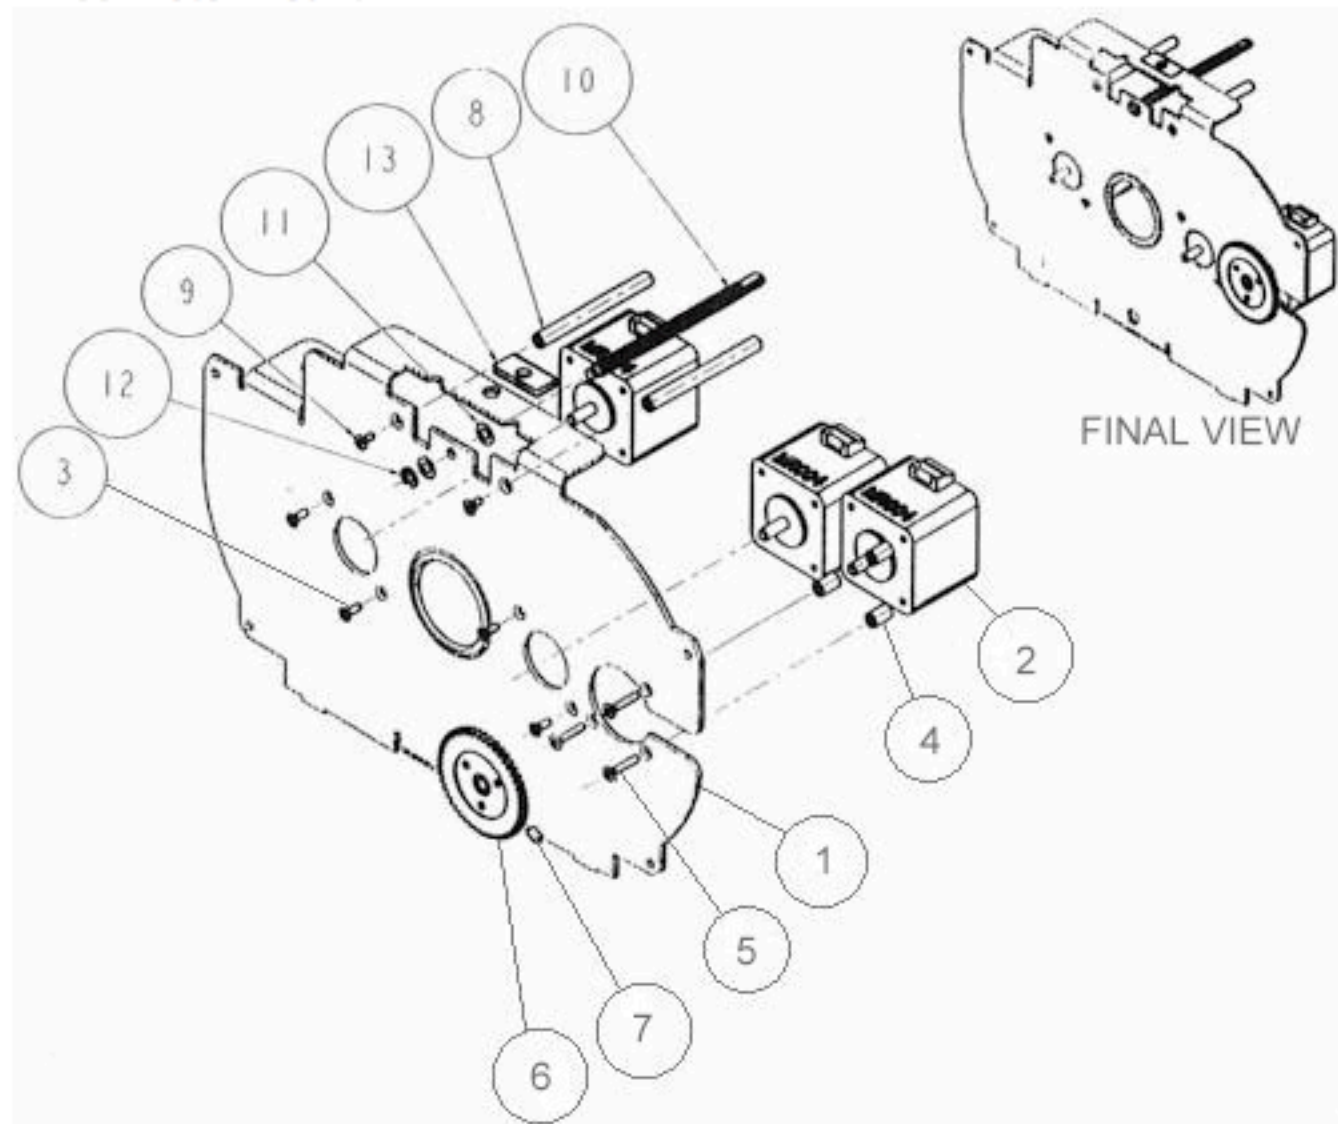

Color Pro™ Support

Wheel Motor Mount

- | | | |
|-----|----------|-----------------------------------|
| 1. | 90071391 | Mount, Front Motor |
| 2. | 99270070 | Motor, 2V |
| 3. | 90711038 | Screw, Phil Flat 4 - 40 x 5/16 |
| 4. | 90702118 | Spacer, 5/16 #4 x 3/8 |
| 5. | 90709134 | Screw, Phil Flat 4 - 40 x 5/8 |
| 6. | 99430041 | Gear, 45 Tooth With Hub |
| 7. | 90707091 | Set Screw, Socket 8 - 32 x 1/4 |
| 8. | 99260257 | Shaft, Focus Assy. |
| 9. | 90711005 | Screw, Phil Flat 8 - 32 x 3/8 |
| 10. | 90721009 | Drive Screw, Front |
| 11. | 90706093 | Washer, Nylon |
| 12. | 90701105 | Clip, Retaining Ring E-Style |
| 13. | 90701099 | Receptical, Clip-On Narrow Flange |