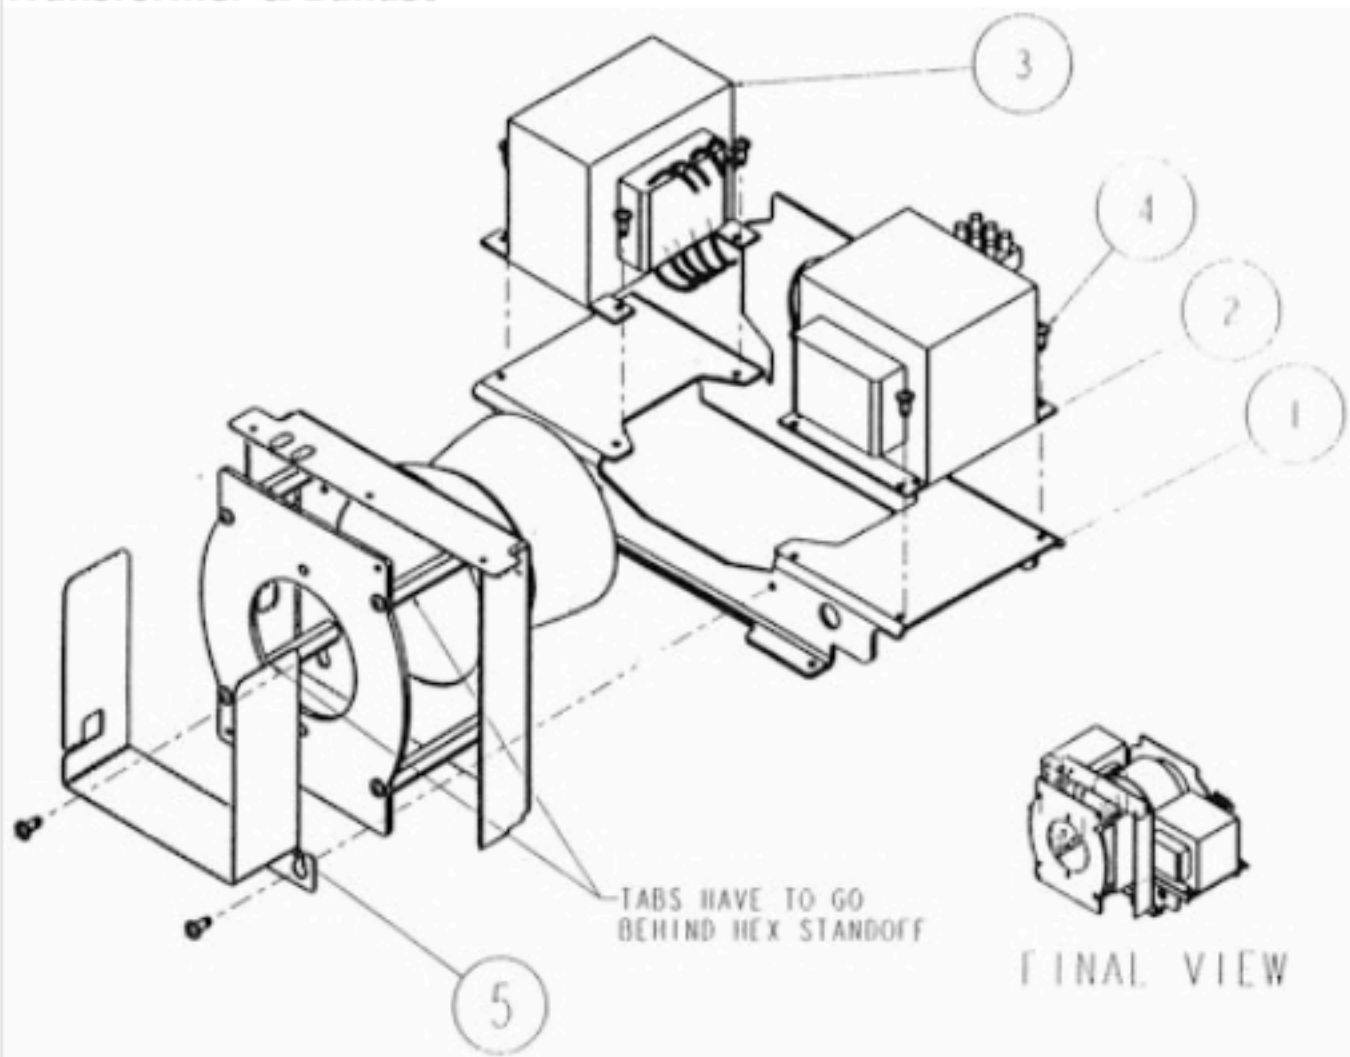

Color Pro™ Support Transformer & Ballast

- | | | |
|----|----------|---|
| 1. | 99080052 | Plate, Mounting Transformer/Ballast |
| 2. | 99230006 | Ballast Lamp MSD 250 |
| 3. | 90602044 | Transformer |
| 4. | 90709142 | Screw, Phil Pan #8 x 3/8 With Star Washer |
| 5. | 85000126 | Shield, Light Block |