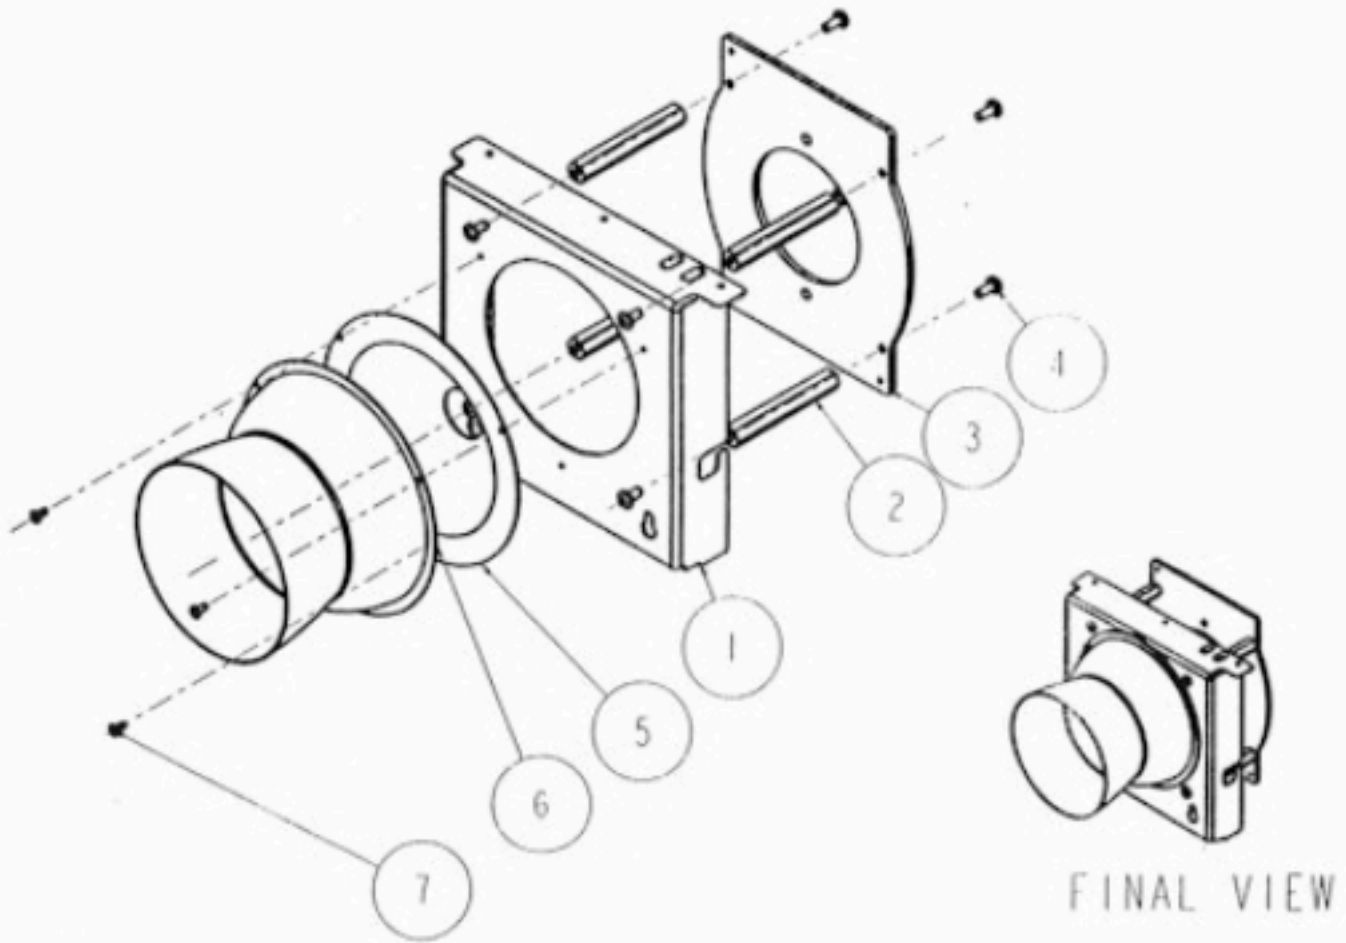

## Color Pro™ Support Reflector

- |    |          |                              |
|----|----------|------------------------------|
| 1. | 99260122 | Mount, Reflector             |
| 2. | 90702093 | Hex Standoff, Lamp Support   |
| 3. | 99080059 | Mount, Lamp Assy.            |
| 4. | 90709136 | Screw, Phil Pan 8 - 32 x 3/2 |
| 5. | 99130011 | Rear Reflector               |
| 6. | 99130012 | Front Reflector              |
| 7. | 90709029 | Screw, Phil Pan #4 x 1/4     |