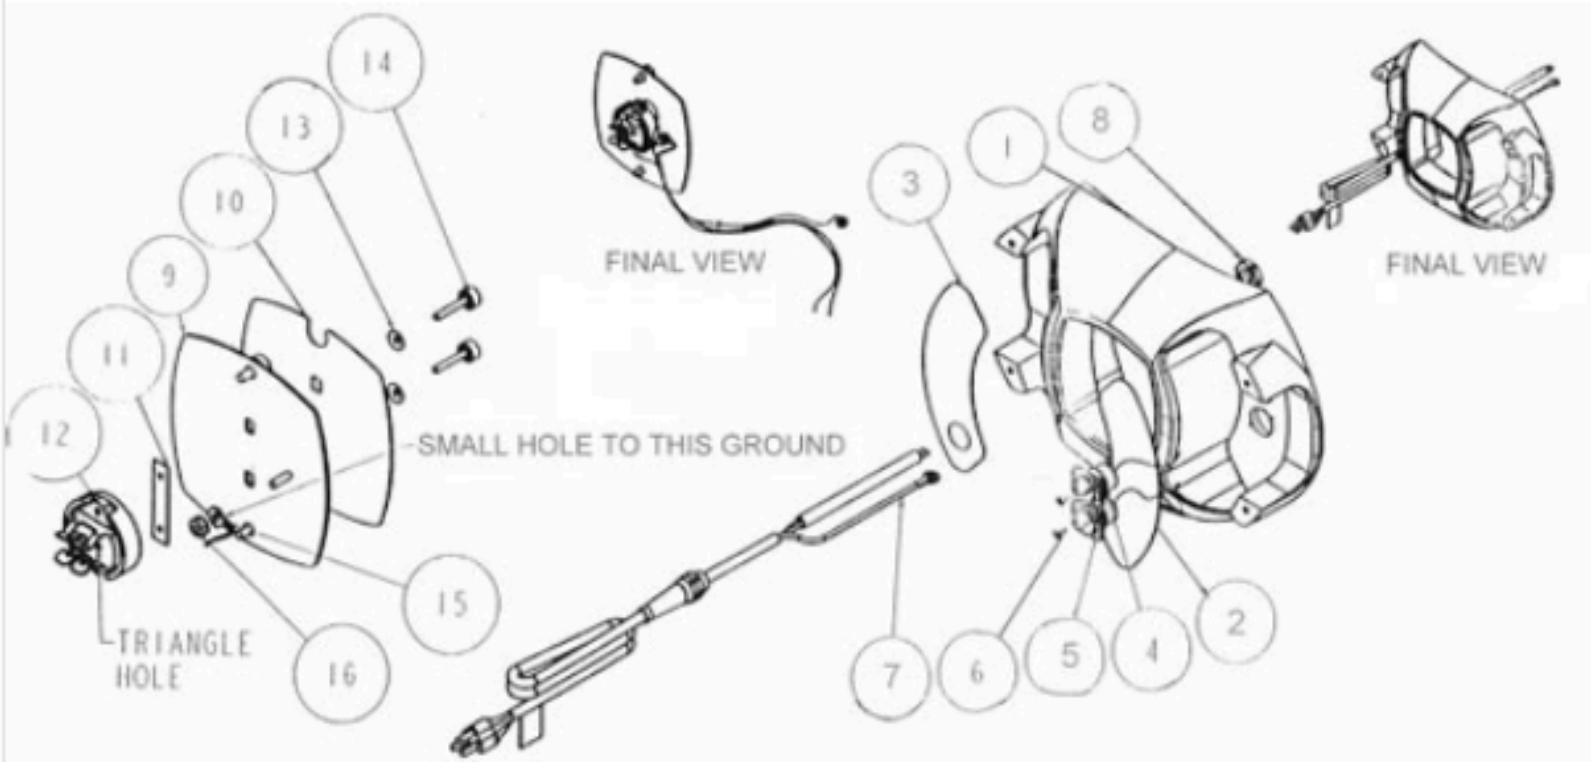

Color Pro™ Support

Rear Bezel

- | | | |
|-----|----------|------------------------------|
| 1. | 99350027 | Bezel, Rear |
| 2. | 99310265 | Label, Rear Bezel Left |
| 3. | 99310331 | Label, Rear Bezel Right |
| 4. | 90409060 | Cable Assy. XLR 5 Pin Female |
| 5. | 90409059 | Cable Assy. XLR 5 Pin Male |
| 6. | 90711007 | Screw, Phil Flat #4 x 3/8 |
| 7. | 80470196 | AC Line Cord Assy. |
| 8. | 90703050 | Nut, Strain Relief Locking |
| 9. | 99080062 | Plate, Adjustable Lamp Mount |
| 10. | 99410065 | Label, Lamp Plate |
| 11. | 85000129 | Plate, Lamp Socket Slide |
| 12. | 99150019 | Lamp Socket |
| 13. | 90706079 | Washer |
| 14. | 90705026 | Thumbscrew, M3 x 20 |
| 15. | 80470164 | Wire, Ground Lamp Plate |
| 16. | 90703005 | Nut, 6 - 32 Keps Nut |