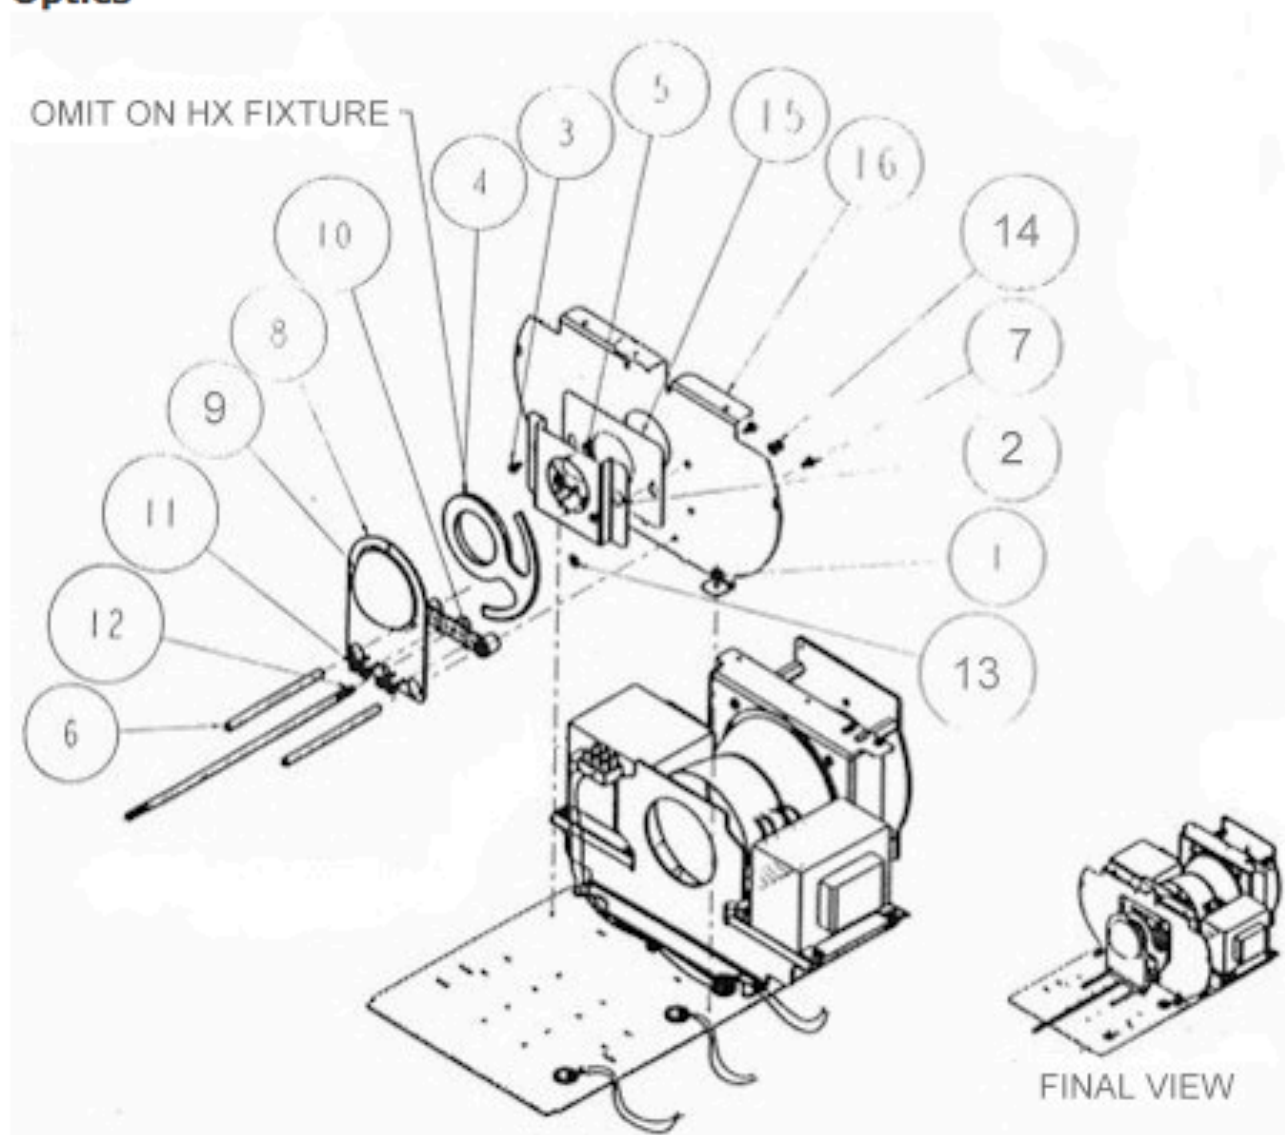

Color Pro™ Support

Optics

1.	90709142	Screw, Phil Pan #8 x 3/8 With Star Washer
2.	80071400	Plate, Aperture Iris Version
3.	90704037	Bolt, Hex 8 - 32 x 5/16
4.	99290018	Iris
5.	90709139	Screw, Phil Pan 4 - 40 x 3/16
6.	99260258	Shaft, Zoom Assy.
7.	90709135	Screw, Phil Pan 6 - 32 x 5/16 With Star Washer
8.	80071392	Bracket, Rear Lens Mount (zoom)
9.	99090040	Lens, Aspheric (zoom)
10.	99190021	Guide, Lens Plastic
11.	90709117	Screw, Phil Pan 6 - 19 x 3/8
12.	90721008	Drive Screw, Front
13.	90706093	Washer, Nylon
14.	90701105	E Clip, Retaining Ring
15.	80580032	Heat Filter Assy.
16.	99050036	Rear Plate