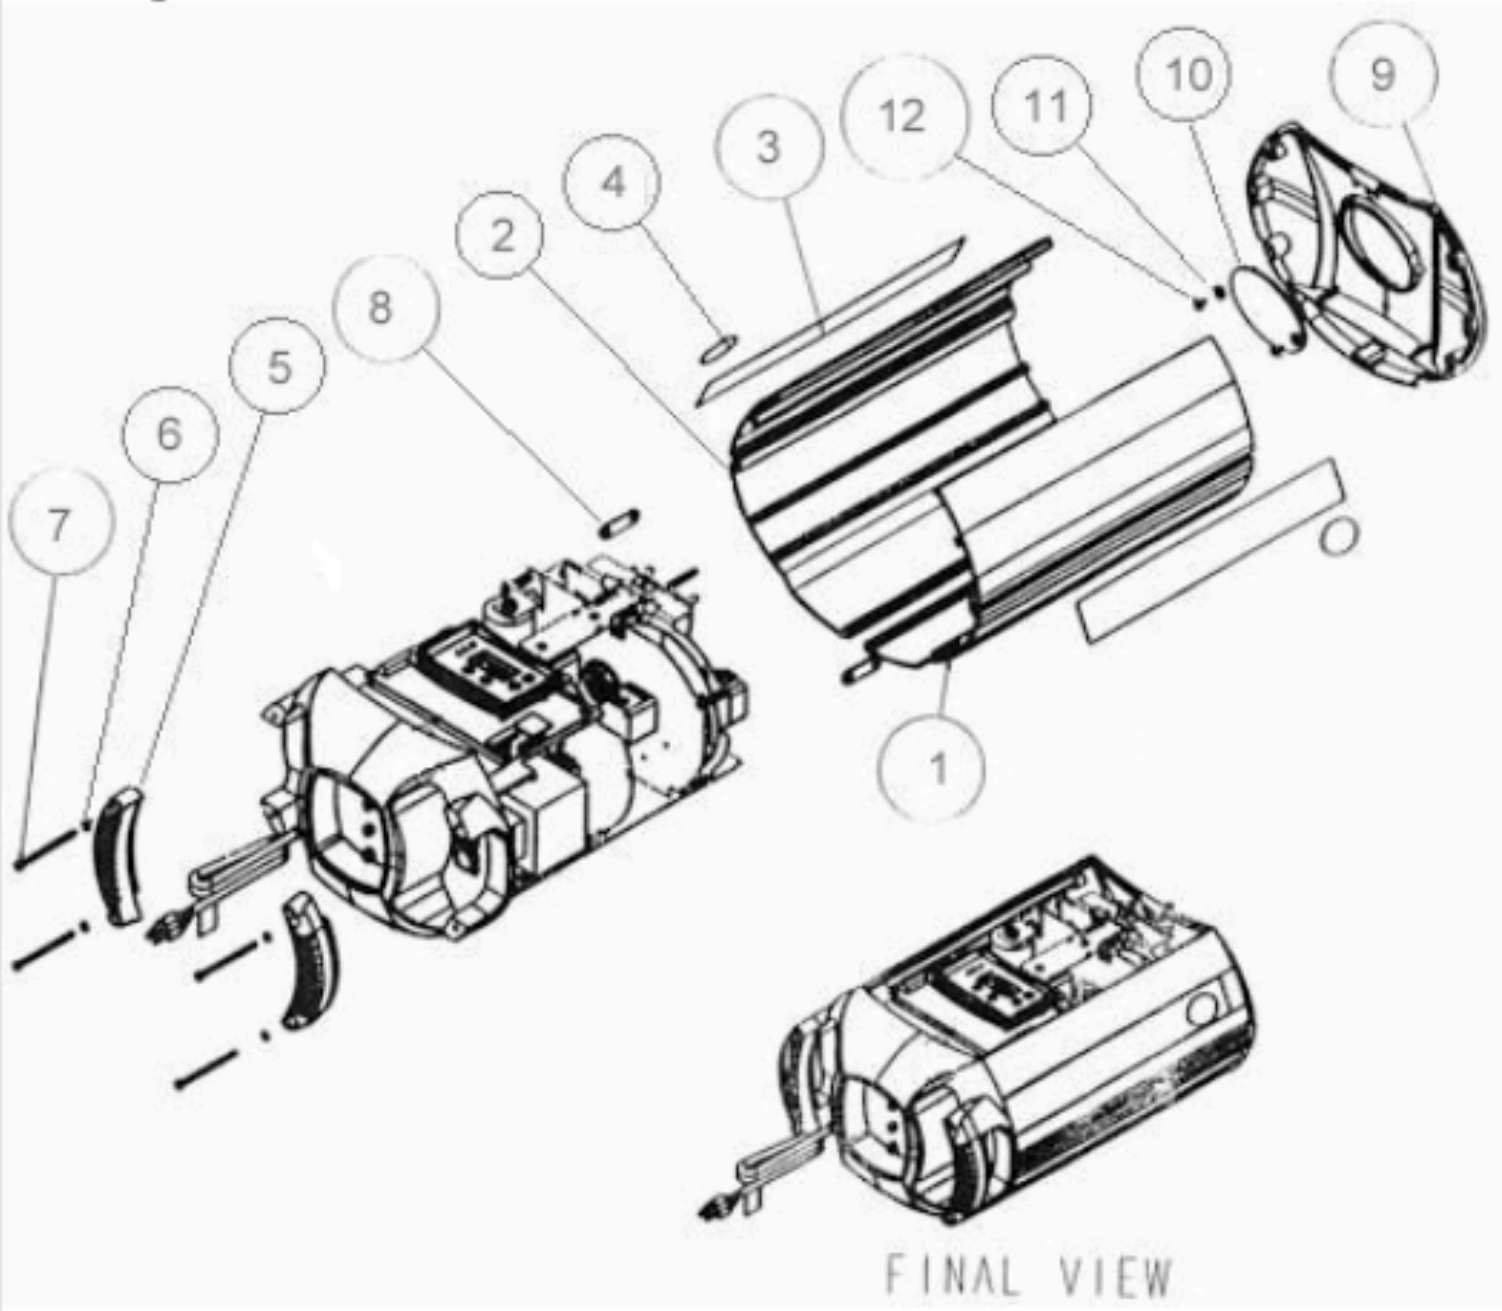

Color Pro™ Support Housing

- | | | |
|-----|----------|-----------------------------|
| 1. | 80071397 | Side Extrusion, Female |
| 2. | 80071396 | Side Extrusion, Male |
| 3. | 99310326 | Label, Logo Left Side |
| 4. | 99310327 | Label, Logo Bullet |
| 5. | 90724002 | Handle, Rear Bezel |
| 6. | 90706078 | Washer, # 10 |
| 7. | 90707074 | Socket Cap, 10 - 32 x 3 |
| 8. | 99260264 | Slide Block, Yoke |
| 9. | 99350046 | Bezel, Front |
| 10. | 80420015 | Glass, AntiReflective |
| 11. | 90706037 | Washer, Nylon |
| 12. | 90709117 | Screw, Phil Pan 6 - 19 x 38 |