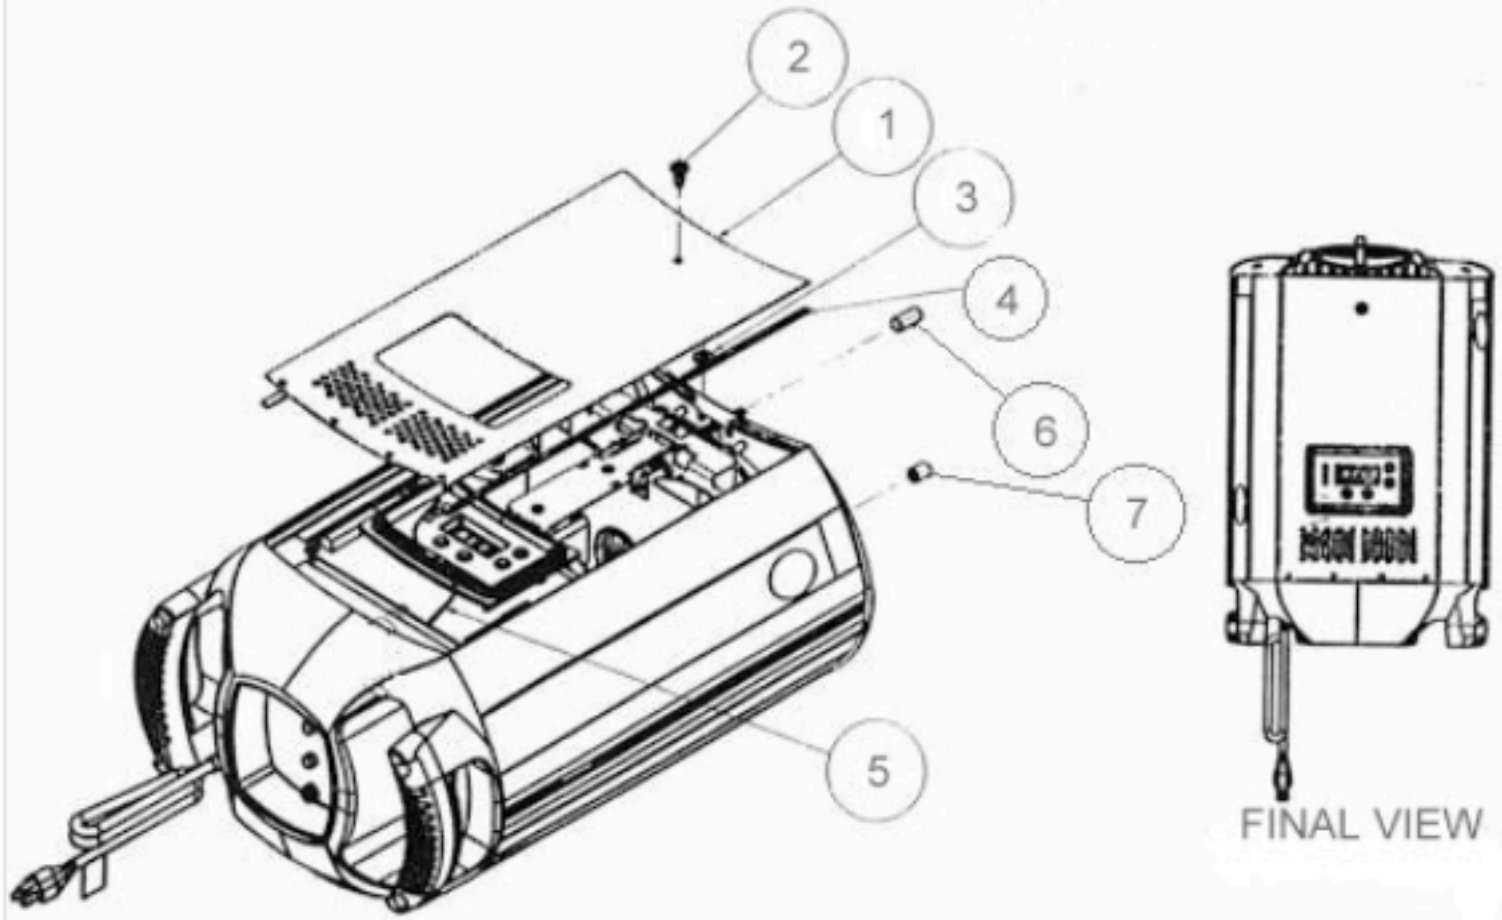

Color Pro™ Support Door

- 1. 80071441 Door, Access
- 2. 90712002 Screw, Captive Quick Open
- 3. 90701098 Washer, Retainer Nylon
- 4. 99190019 Tape, Foam Weather Strip 1/4"
- 5. 90409062 Cable, Safety Without Clip
- 6. 90410107 Knob, 11mm Tall
- 7. 90410106 Knob, 11mm Short