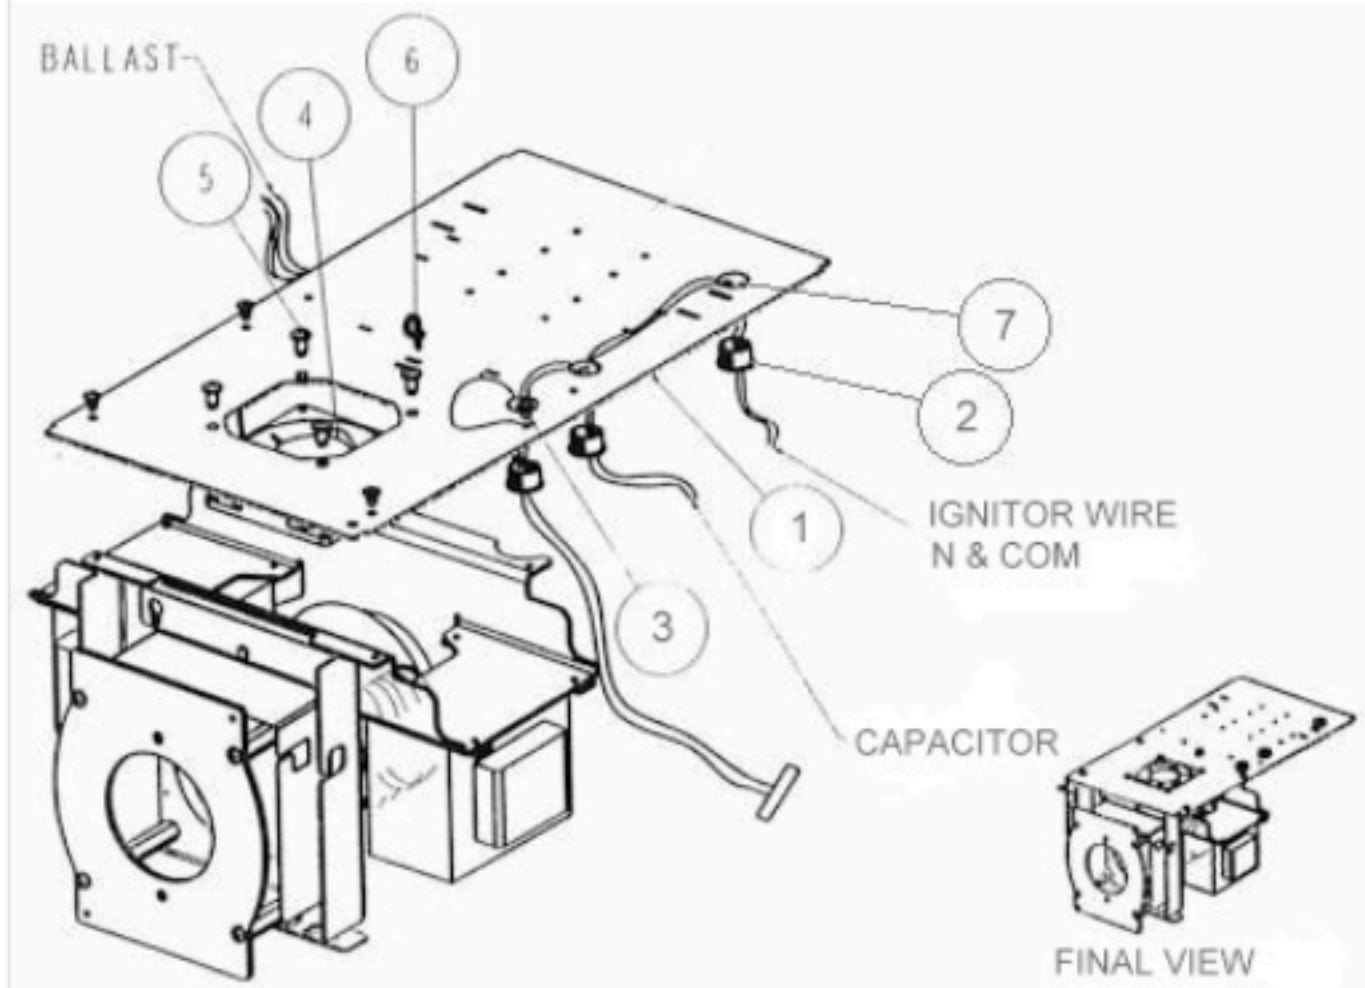

## Center Plate

- |    |          |   |
|----|----------|---|
| 1. | 99080084 | Sled, Color Pro                           |
| 2. | 90410102 | Grommet, Snap Bushing .5 ID               |
| 3. | 90709142 | Screw, Phil Pan #8 x 3/8 With Star Washer |
| 4. | 80270003 | Fan, Sunon Assy.                          |
| 5. | 90709124 | Screw, Phil Pan 10 - 14 x 3/8             |
| 6. | 99330007 | Tie Wrap                                  |
| 7. | 80470197 | Harness, Ignitor/Ballast                  |