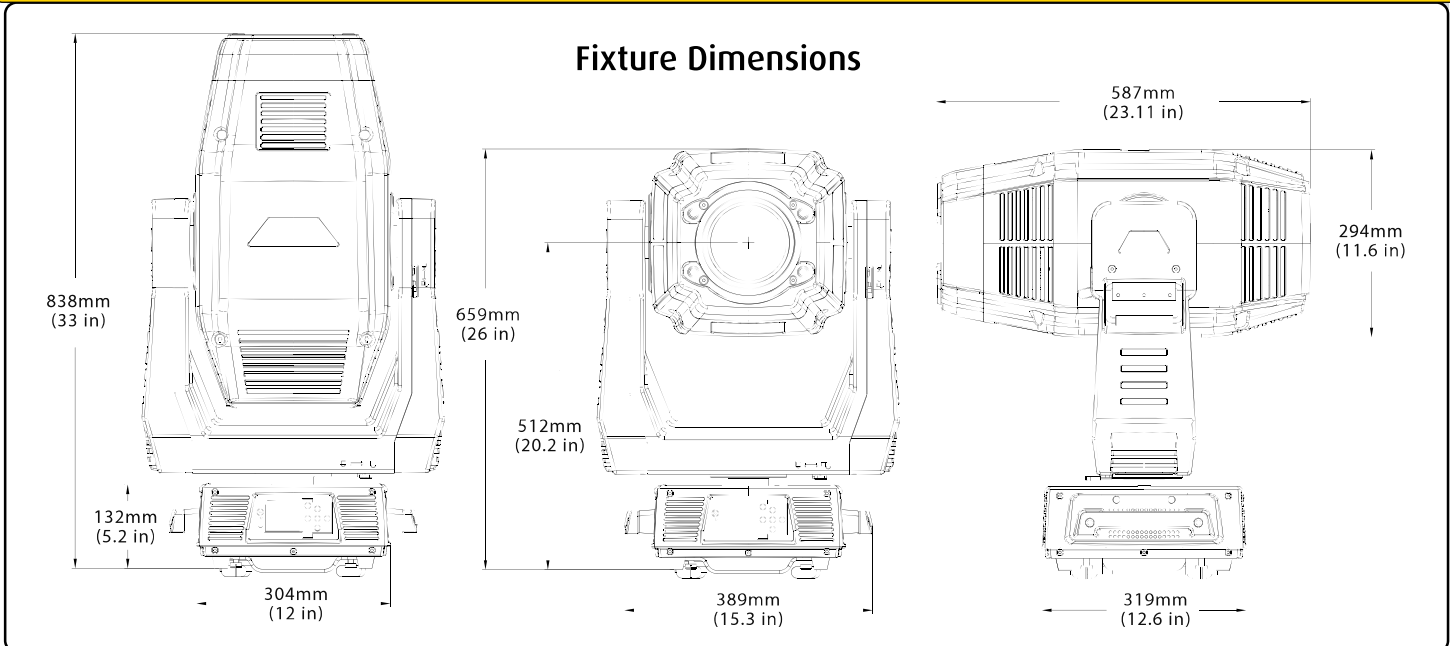

Technical Data Sheet

Features

Modular Construction	Pan - 540°
Fast Service Design	Tilt - 265°
Electronic Cooling System Control	Max Speed Pan- 360° (seconds)- 3.03
LED Type- 400W Bright White Engine	Max Speed Tilt- 252° (seconds)- 2.28
LED Hours- 70% Luminous output, 50,000 hrs.	Full Color LCD Display W/ Battery Mode
Active Thermal Control	5-Pin DMX/RDM Connector
Fan Modes - Standard / Continuous / Studio	3-Pin DMX/RDM Connector
RDM Compatible	Powercon Connector
Control Options- DMX 512/RDM	Pan and Tilt Locks
DMX Channels- 48	Integrated Yoke Arm Handles
	Indigo Highlighter LED's
	Road Case Included (Single)

∅ { O.D.- 30mm (1.18 in)
Image Area- 25mm (.98 in)

Gobo Wheel 2

- 1 - Tunnel
- 2 - Bars
- 3 - Fan
- 4 - Breakup
- 5 - Burst
- 6 - Fracture
- 7 - Crosshatch

Gobo Dimensions

∅ { O.D.- 34 mm (1.34 in)
Image Area- 28 mm (1.1 in)

Revised: October 4, 2016

Electrical

Input Power Rating- AC 100V - 240V 50/60 Hz	7-2.9 Amps
Auto Switching Power Supply	
Db(A)- 38	

Dimensions / Physical

Fixture Weight	42 Kg (92 Lbs.)
Packing Gross / Shipping Weight	85 Kg (187 Lbs.)
Shipping Dimensions (L x W x H)	686 x 584 x 1016 mm 27 x 23 x 40 in.
Min Distance to Flammable Objects	0.5m (1.64 ft.)
Min Distance to Lighted Objects	1.5m (4.9 ft.)
Operating Temperature	0 - 45° C (32 - 113° F)
Storage Temperature	-20 - 60° C (0 - 140° F)
Compliance Approvals	CE, ETL