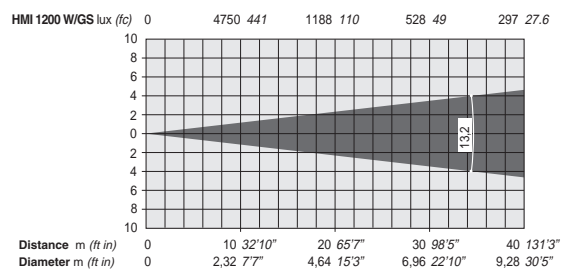

VIP 1200 - Multi-element lens 1:2.8/85 mm

VIP 1200 - Lens 1:2.5/250 mm

VIP 1200 - Multi-element lens 1:2.8/120 mm

VIP 1200 - Lens 1:1.9/190 mm

VIP 1200 - Multi-element lens 1:3.5/150 mm