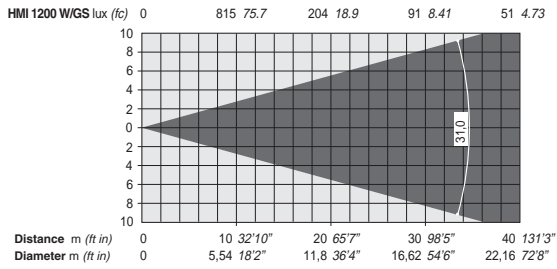

VIP 1200 - Multi-element lens 1:2.8/85 mm

VIP 1200 - Lens 1:2.5/250 mm

VIP 1200 - Multi-element lens 1:2.8/120 mm

VIP 1200 - Lens 1:1.9/190 mm

VIP 1200 - Multi-element lens 1:3.5/150 mm