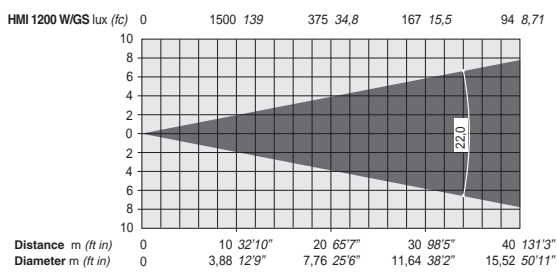

VIP 1200 - Multi-element lens 1:2.8/85 mm

VIP 1200 - Lens 1:2.5/250 mm

VIP 1200 - Multi-element lens 1:2.8/120 mm

VIP 1200 - Lens 1:1.9/190 mm

VIP 1200 - Multi-element lens 1:3.5/150 mm