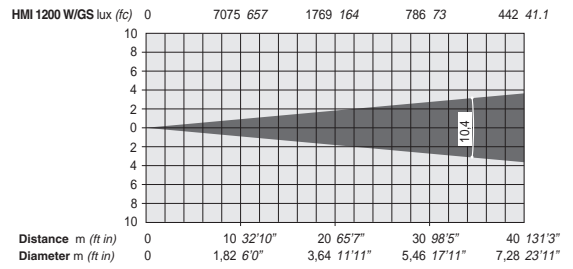

VIP 1200 - Multi-element lens 1:2.8/85 mm

VIP 1200 - Lens 1:2.5/250 mm

VIP 1200 - Multi-element lens 1:2.8/120 mm

VIP 1200 - Lens 1:1.9/190 mm

VIP 1200 - Multi-element lens 1:3.5/150 mm