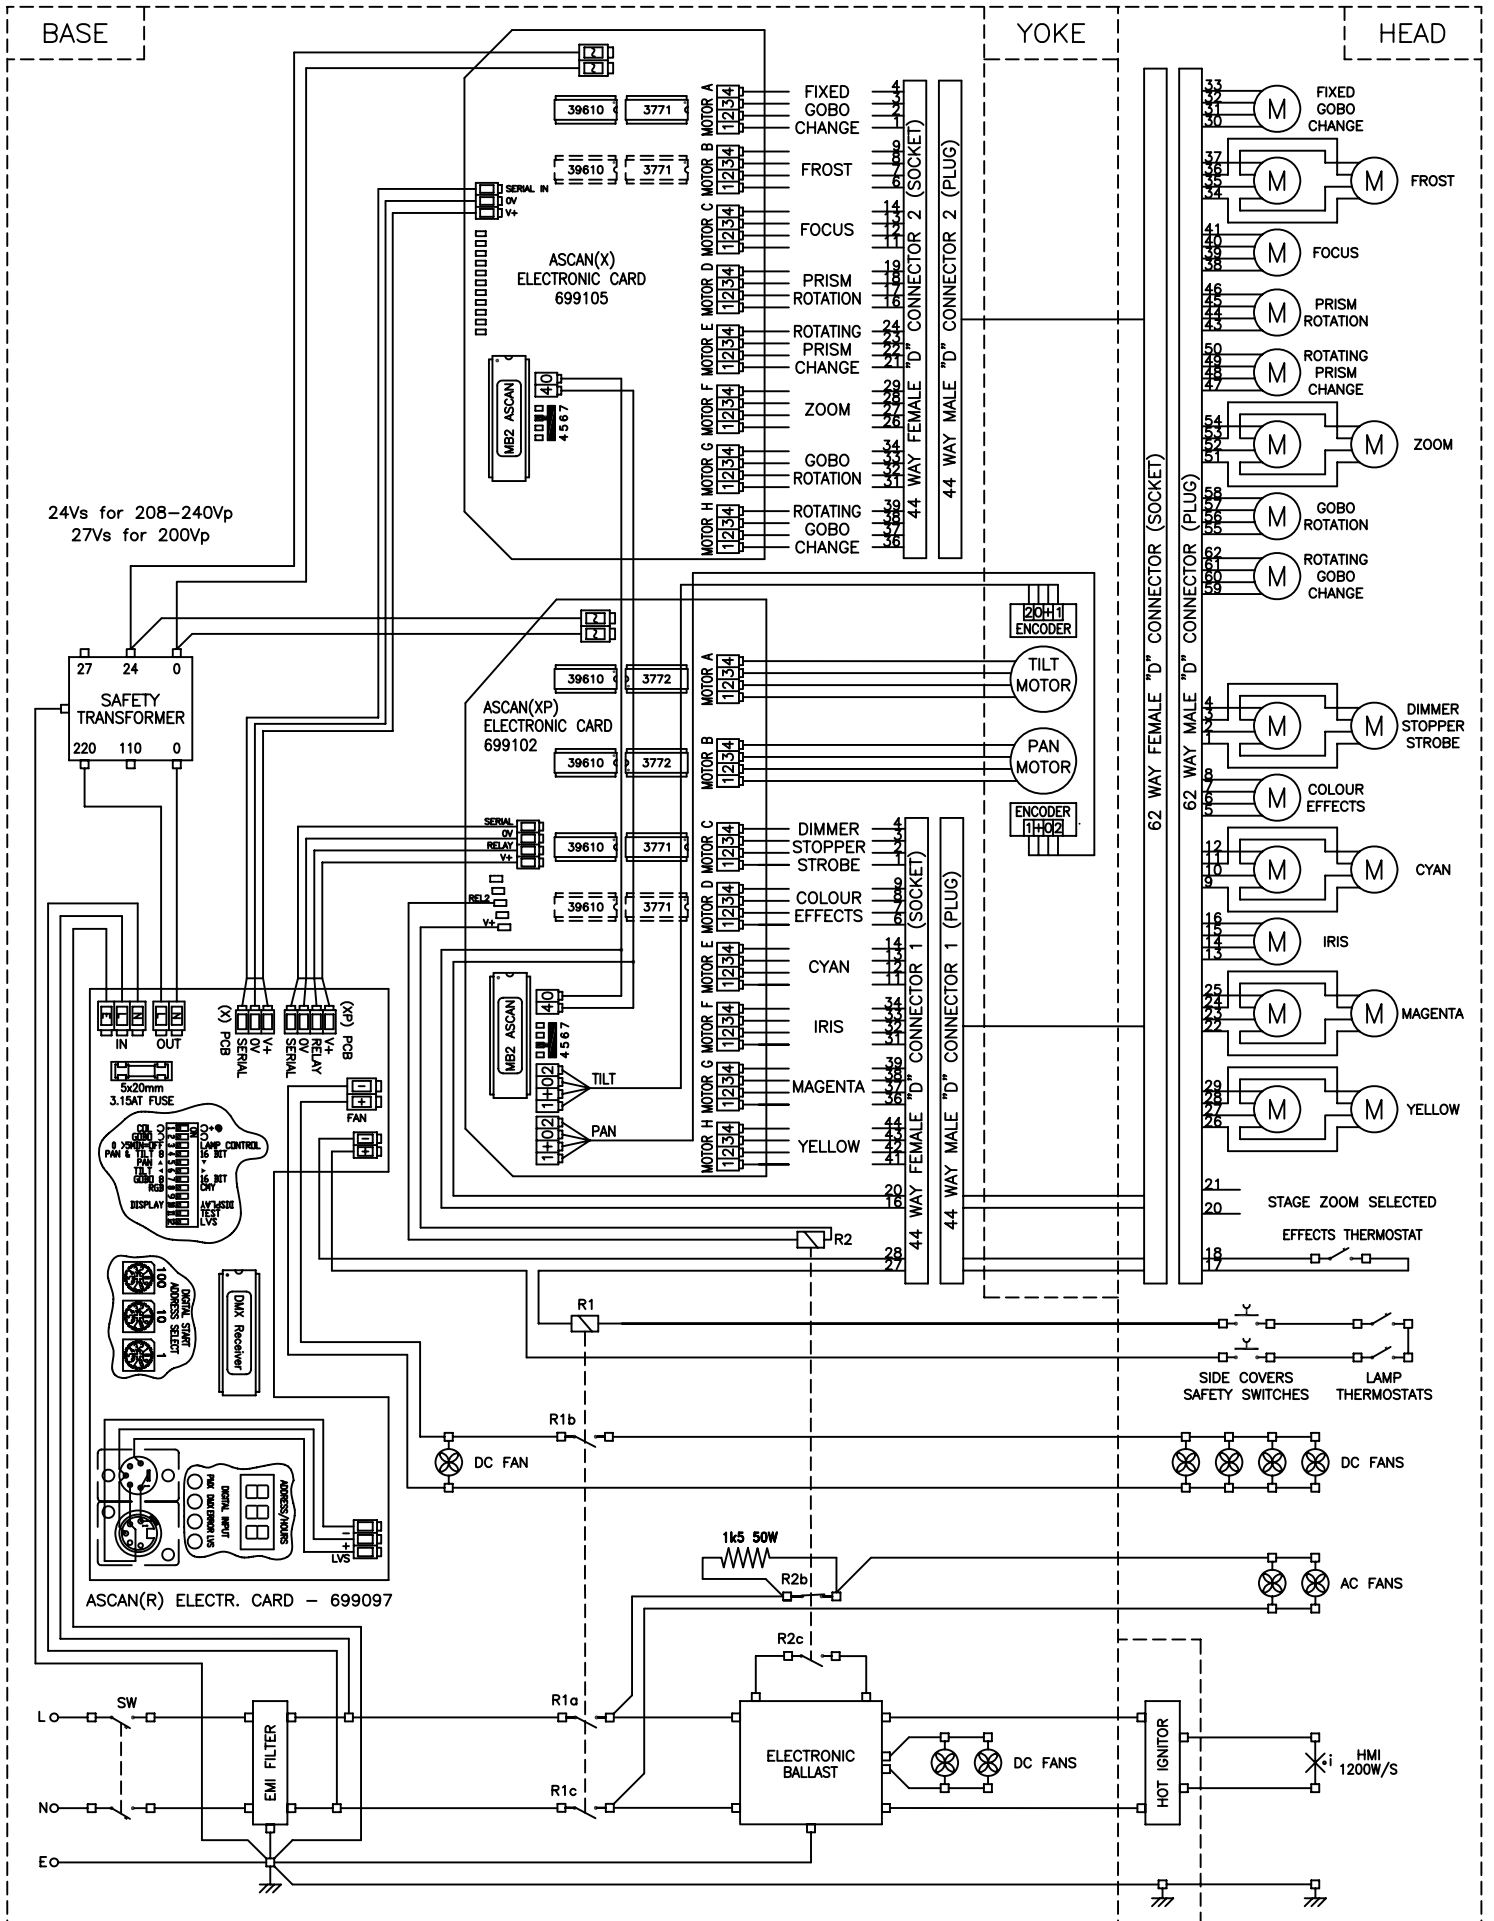

STAGE ZOOM 1200 SV

Magnetic ballast version (200 - 240V)

STAGE ZOOM 1200 SV

Electronic ballast version (200 - 240V)

STAGE ZOOM 1200 SV

Electronic ballast version (100 - 120V)