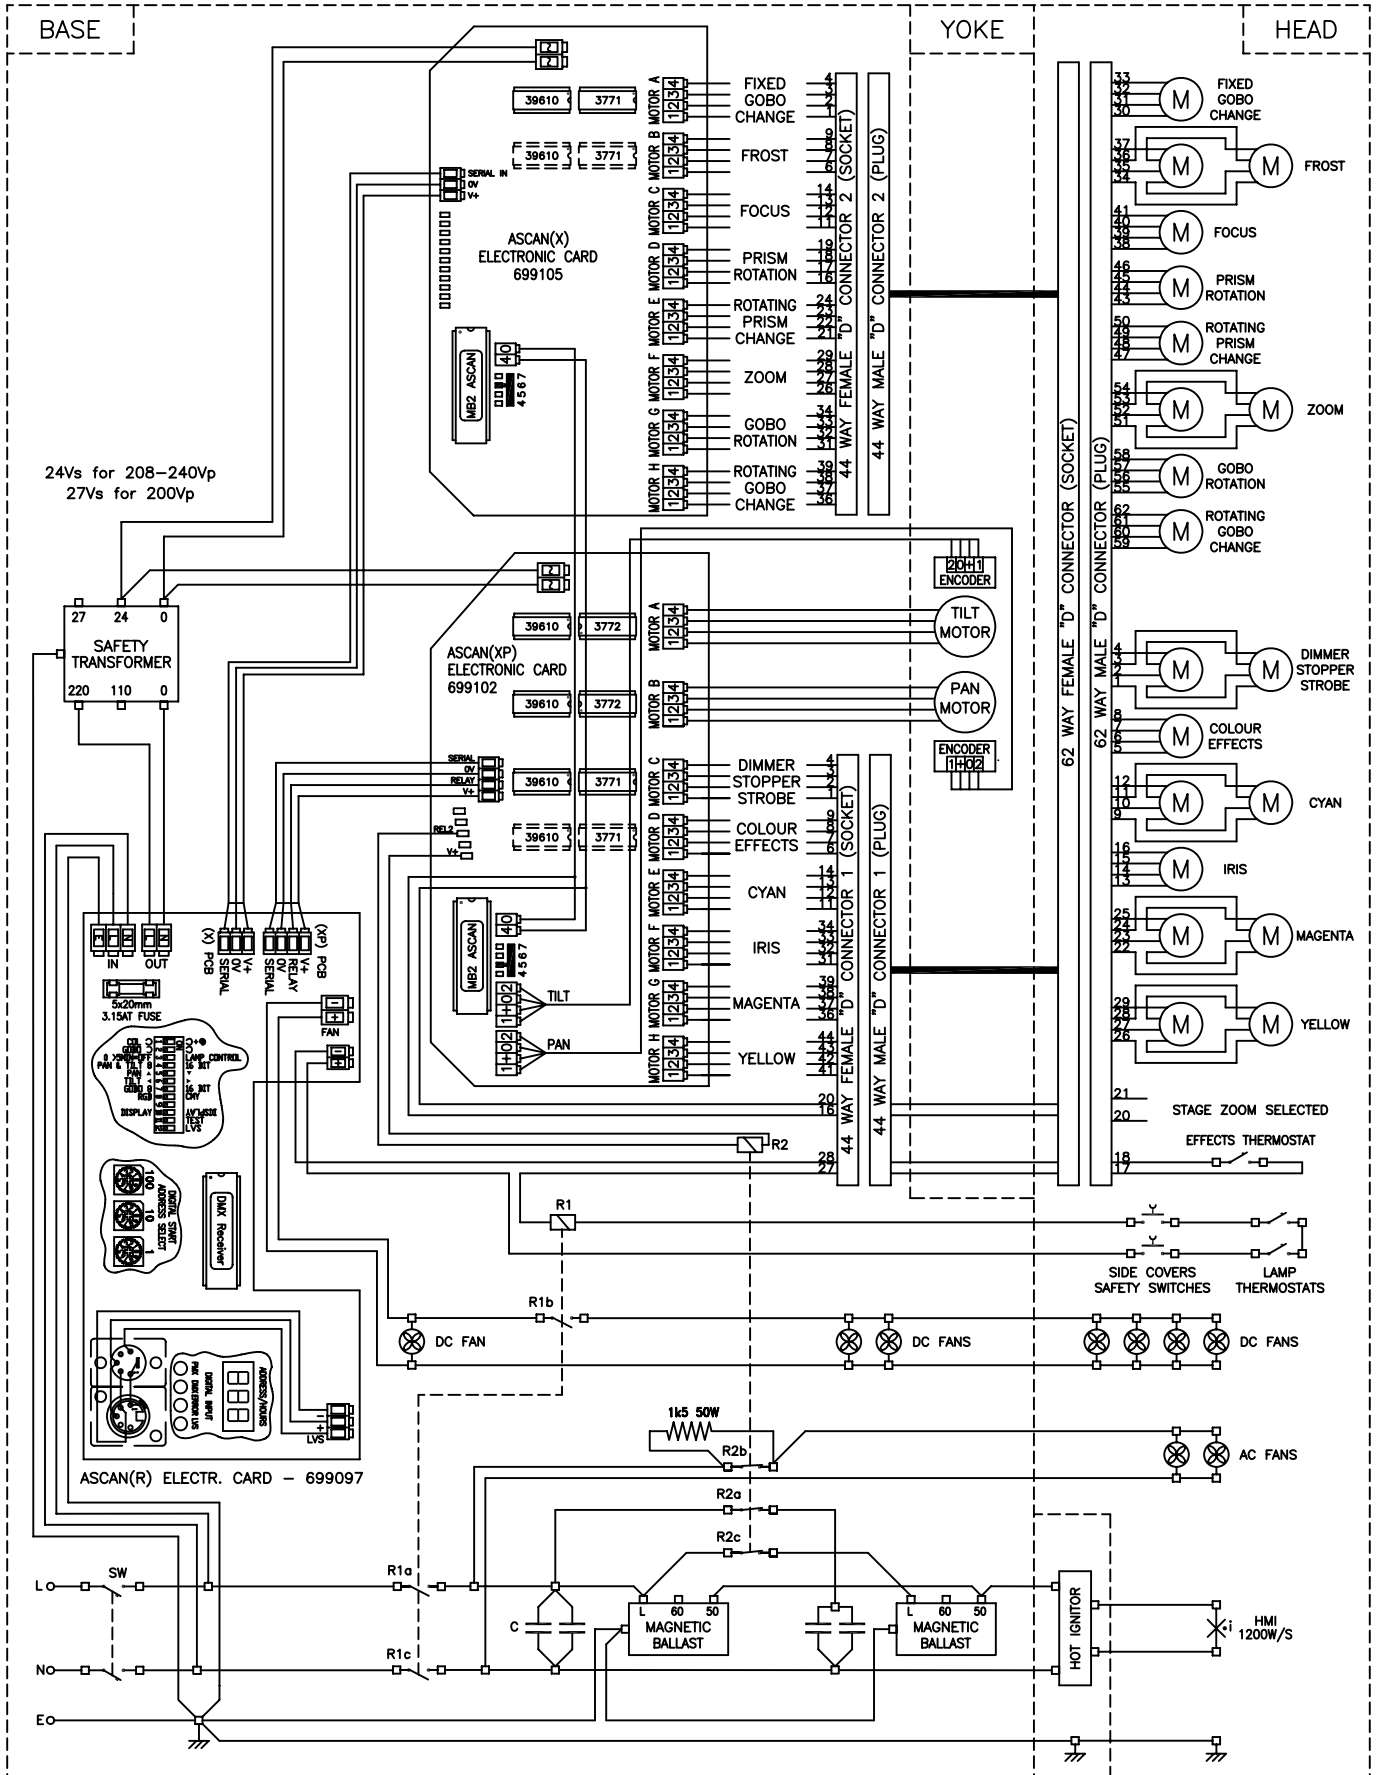

STAGE ZOOM 1200 SV

Magnetic ballast version (200 - 240V)

STAGE ZOOM 1200 SV

Electronic ballast version (200 - 240V)

STAGE ZOOM 1200 SV

Electronic ballast version (100 - 120V)