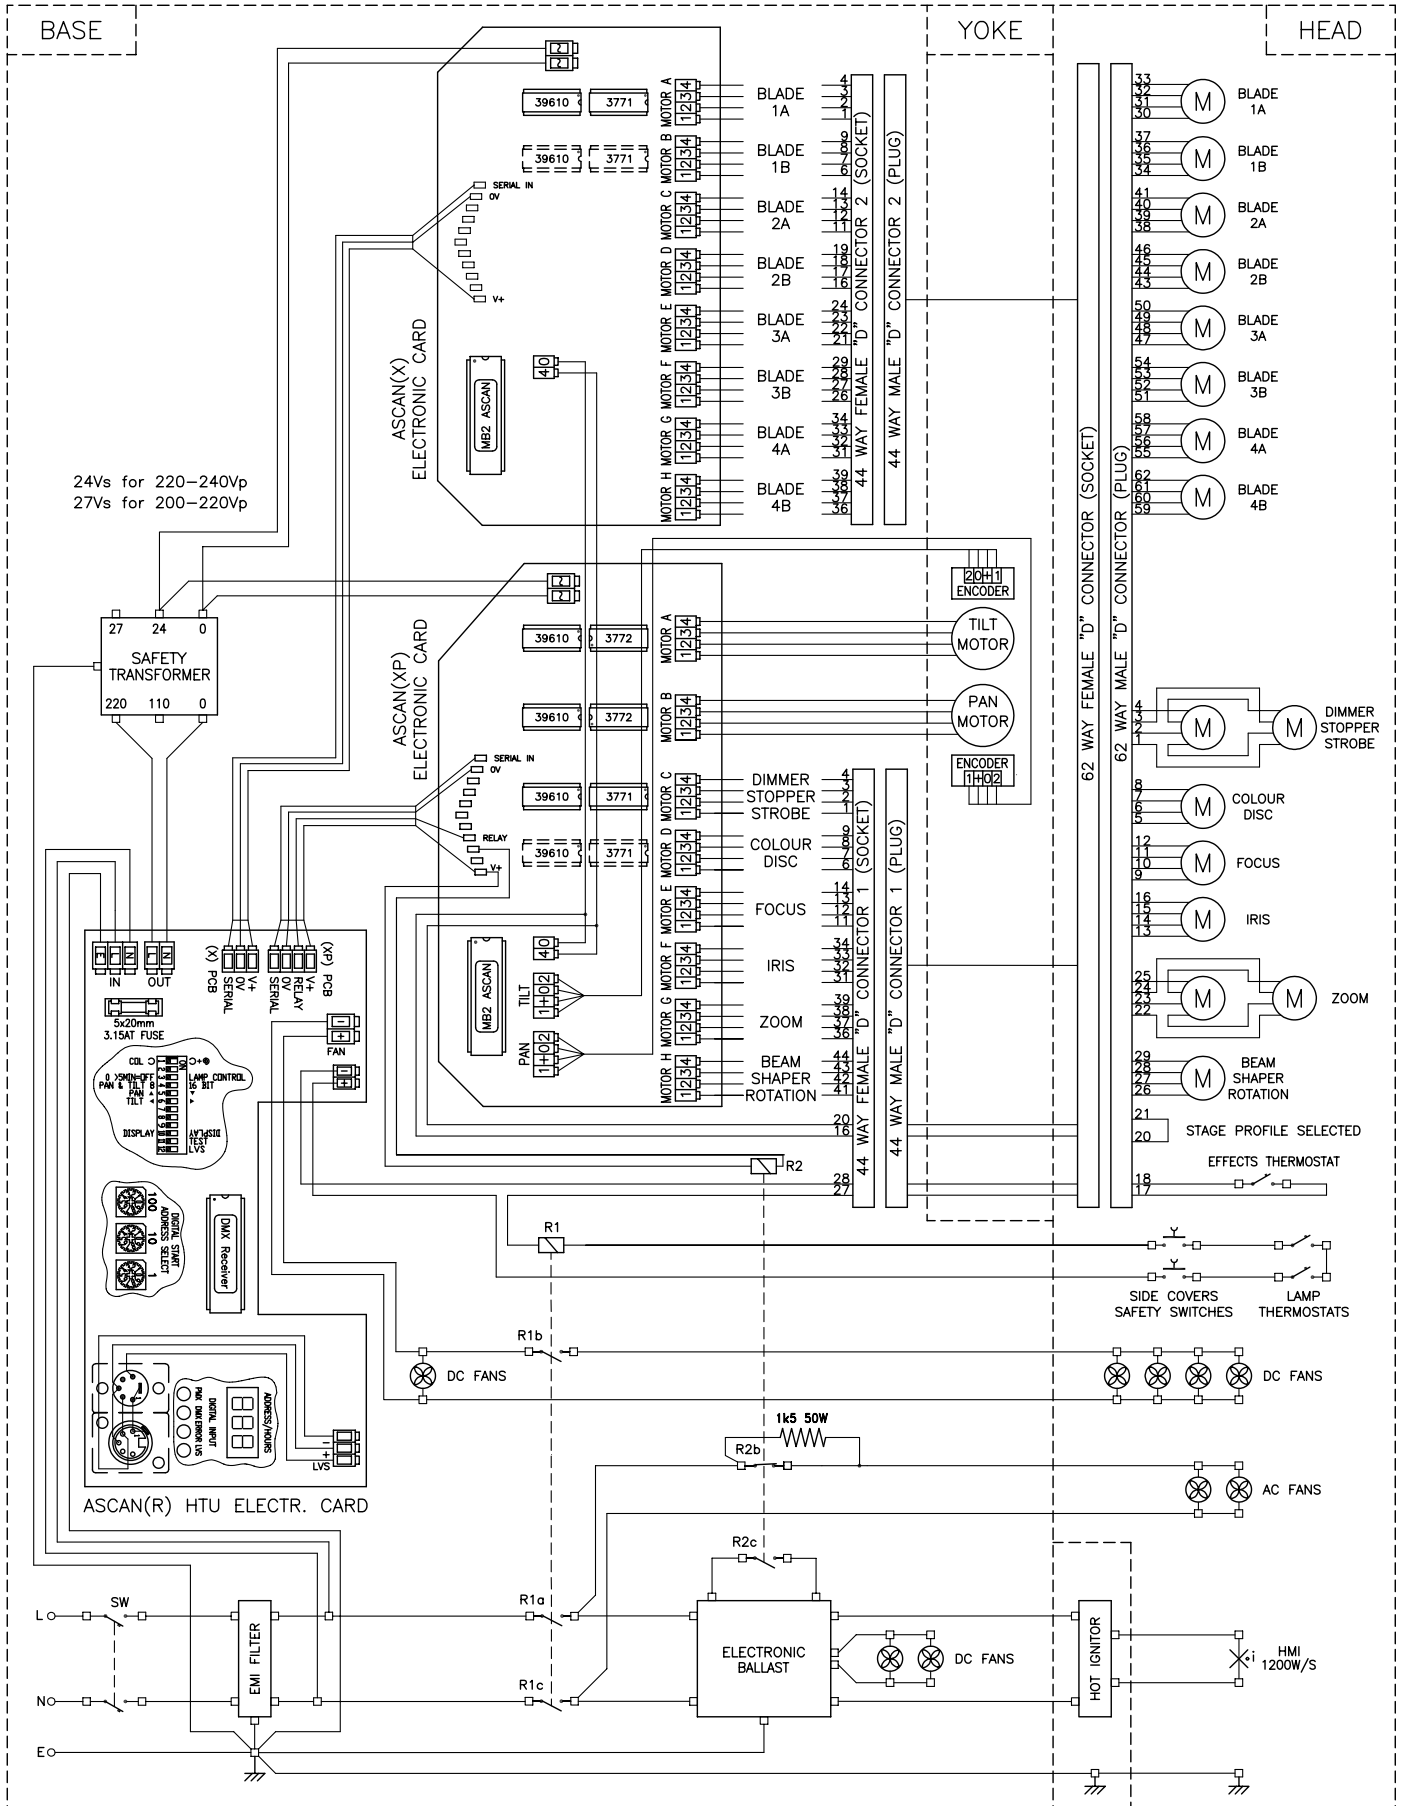

STAGE PROFILE 1200 SV

Magnetic ballast version (200V - 240V)

STAGE PROFILE 1200 SV

Electronic ballast version (200V - 240V)

STAGE PROFILE 1200 SV

Electronic ballast version (100V - 120V)