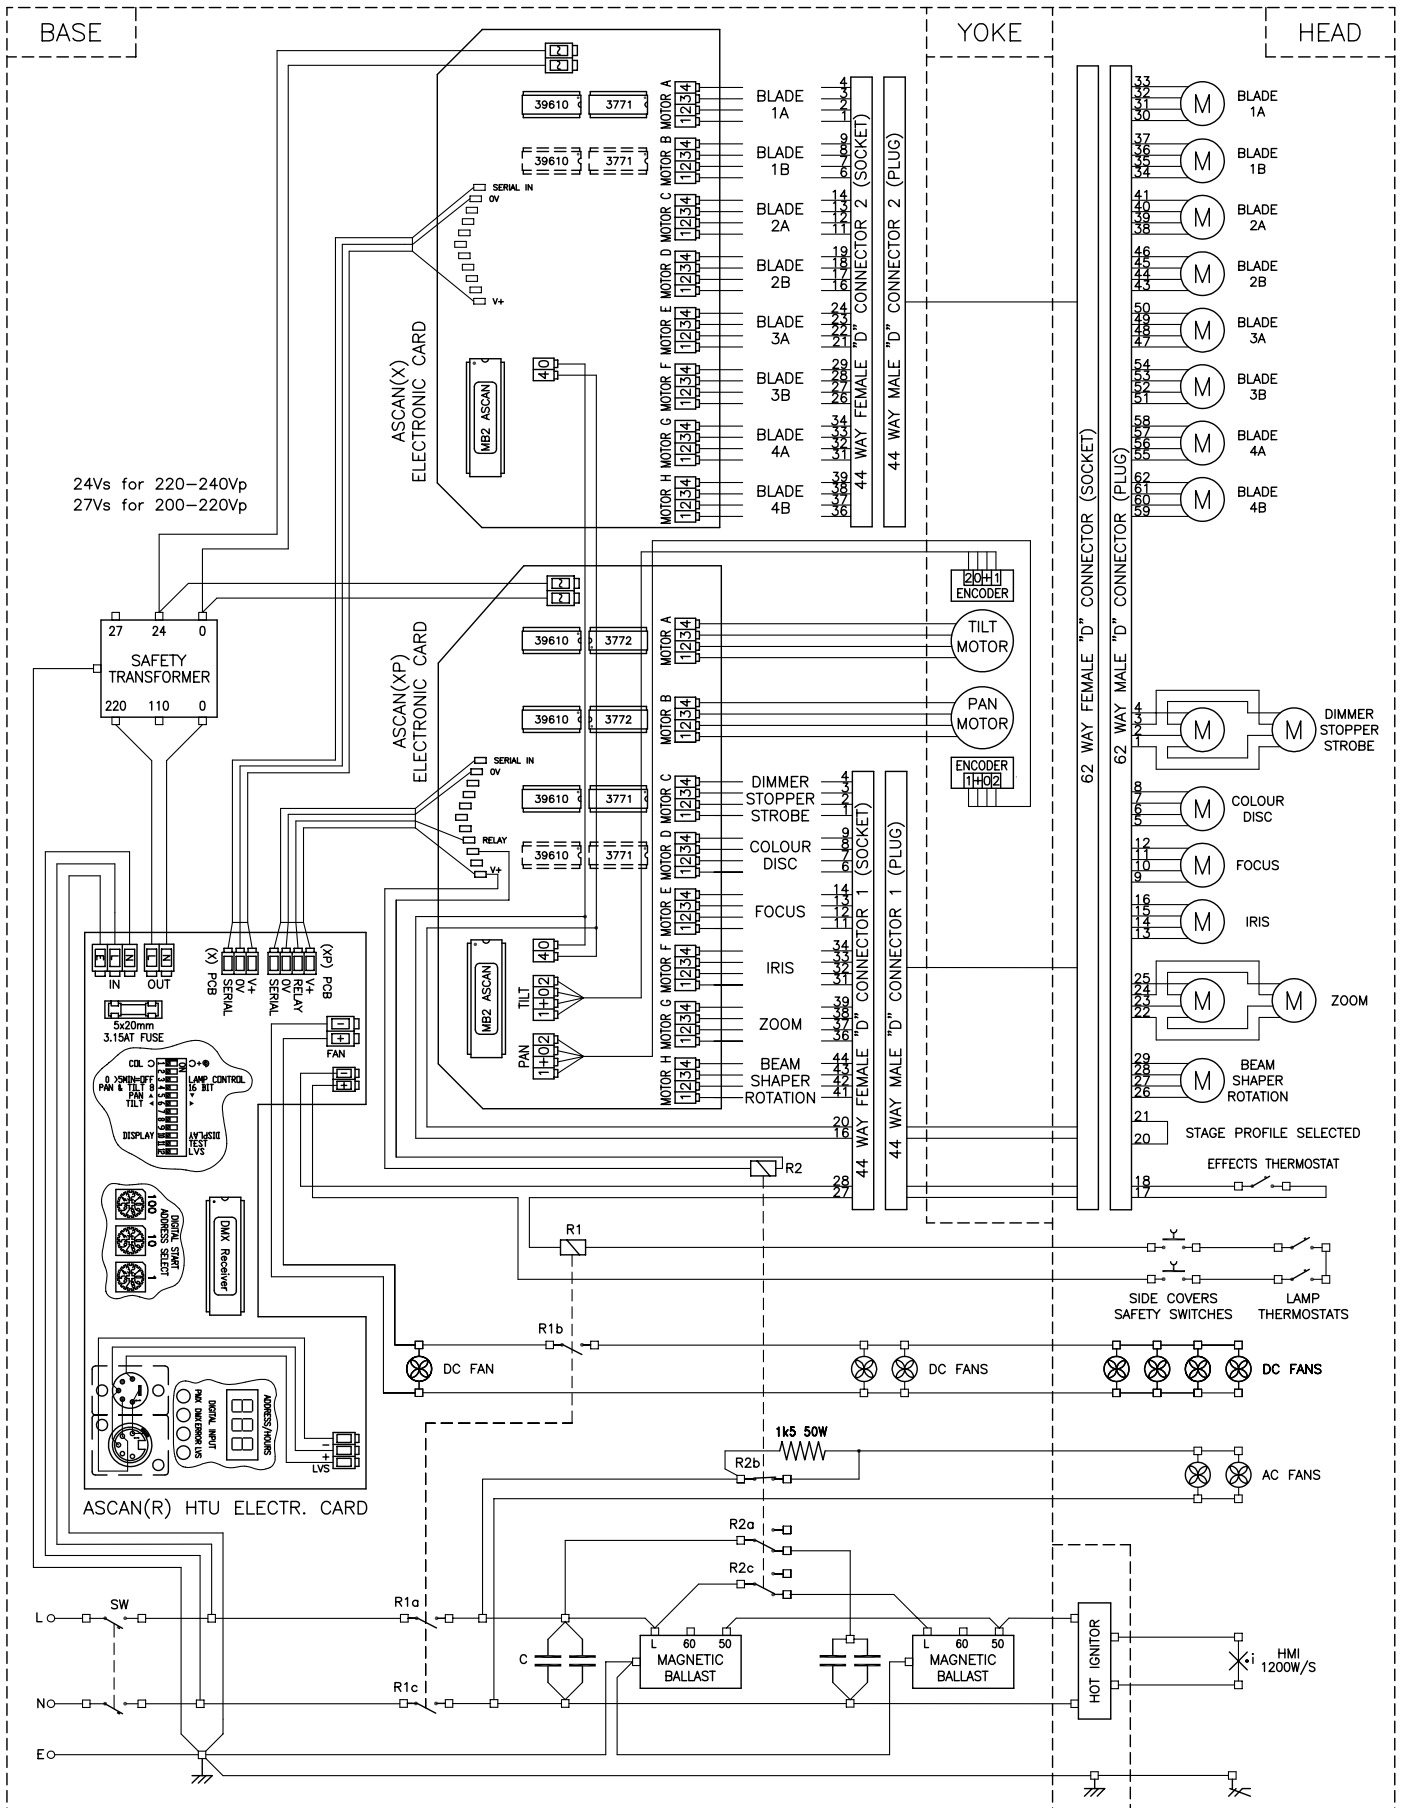

STAGE PROFILE 1200 SV

Magnetic ballast version (200V - 240V)

STAGE PROFILE 1200 SV

Electronic ballast version (200V - 240V)

STAGE PROFILE 1200 SV

Electronic ballast version (100V - 120V)