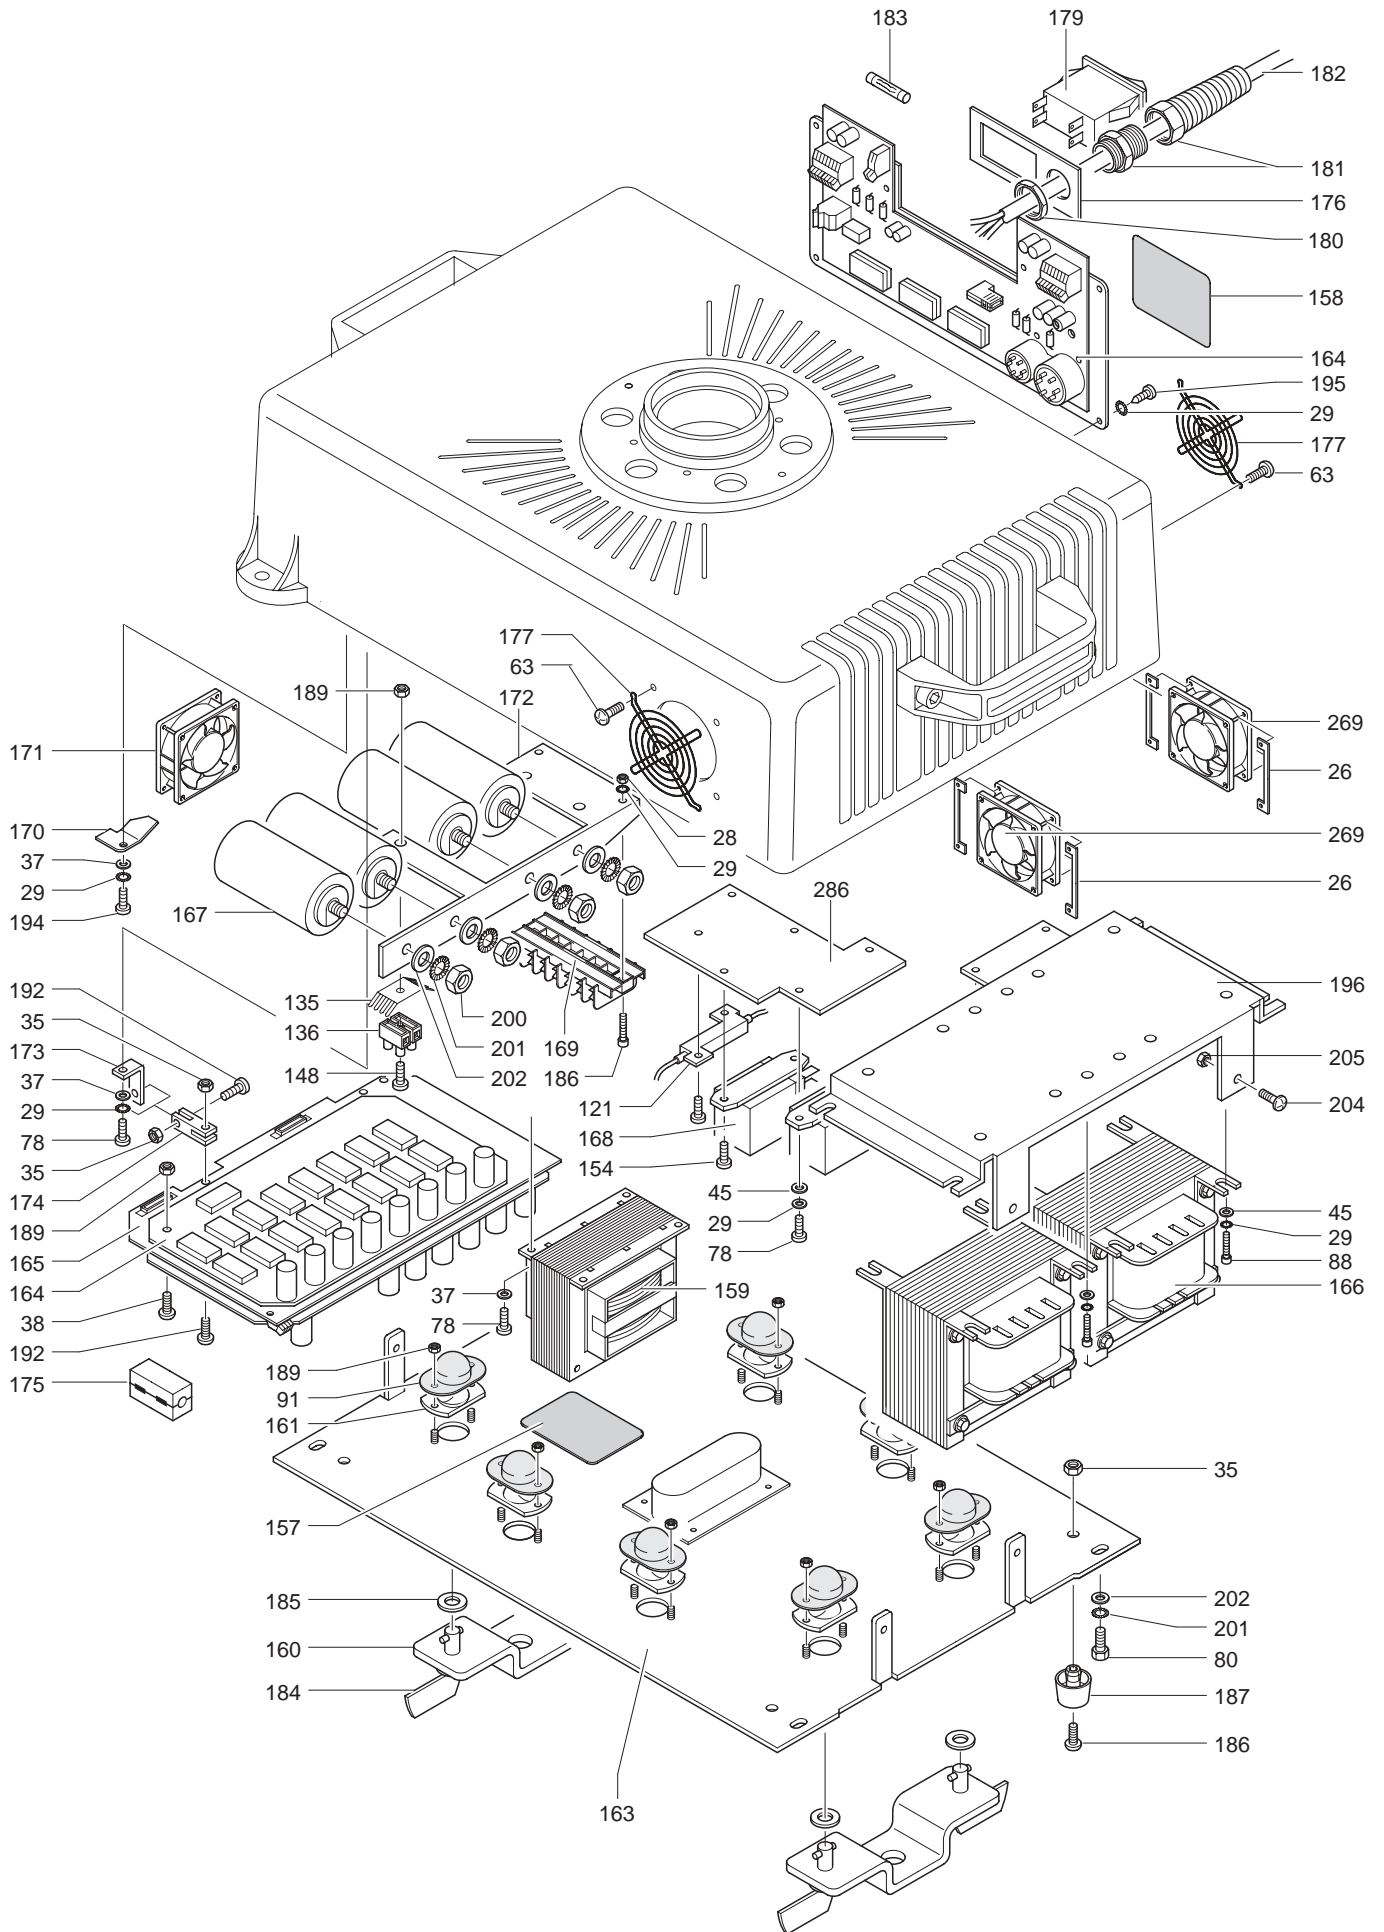

STAGE PROFILE 1200 SV

Base assembly Electromagnetic ballast