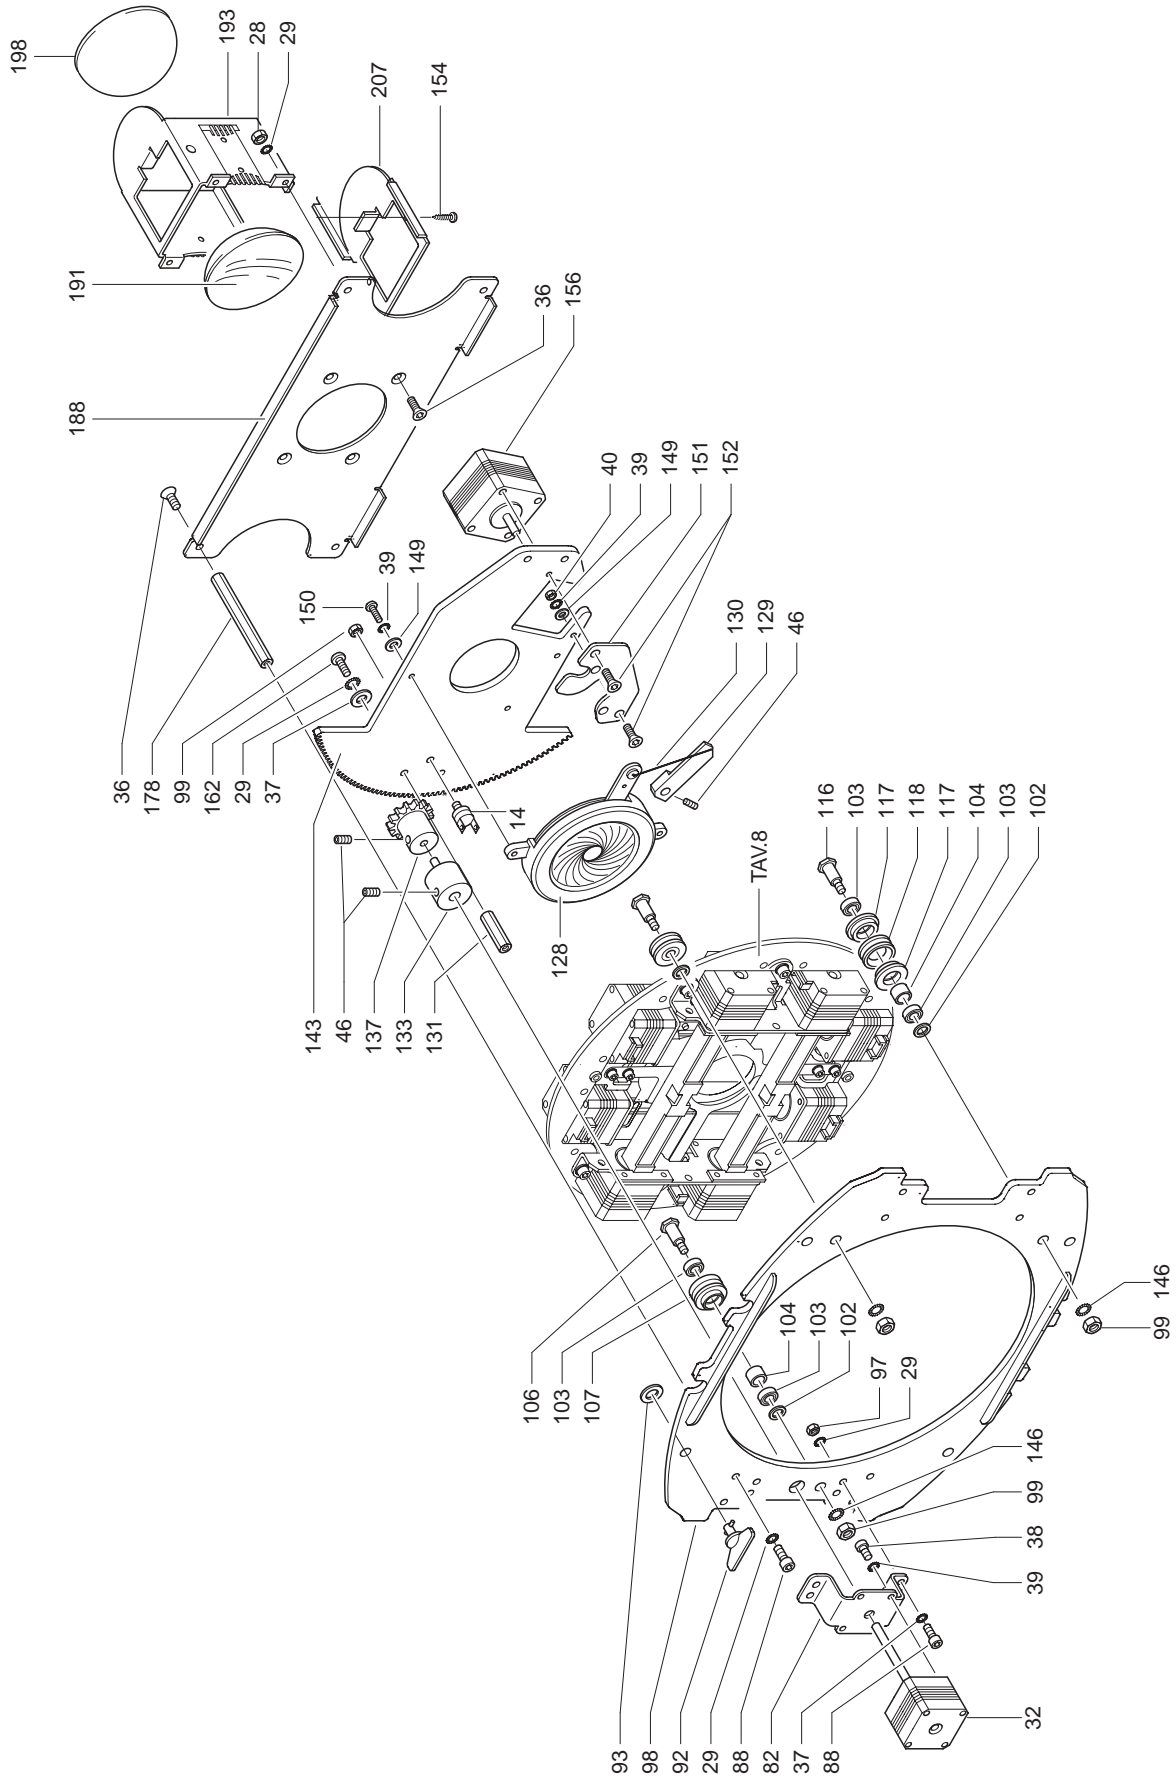

STAGE PROFILE 1200 SV

Effects assembly:
lens unit / iris