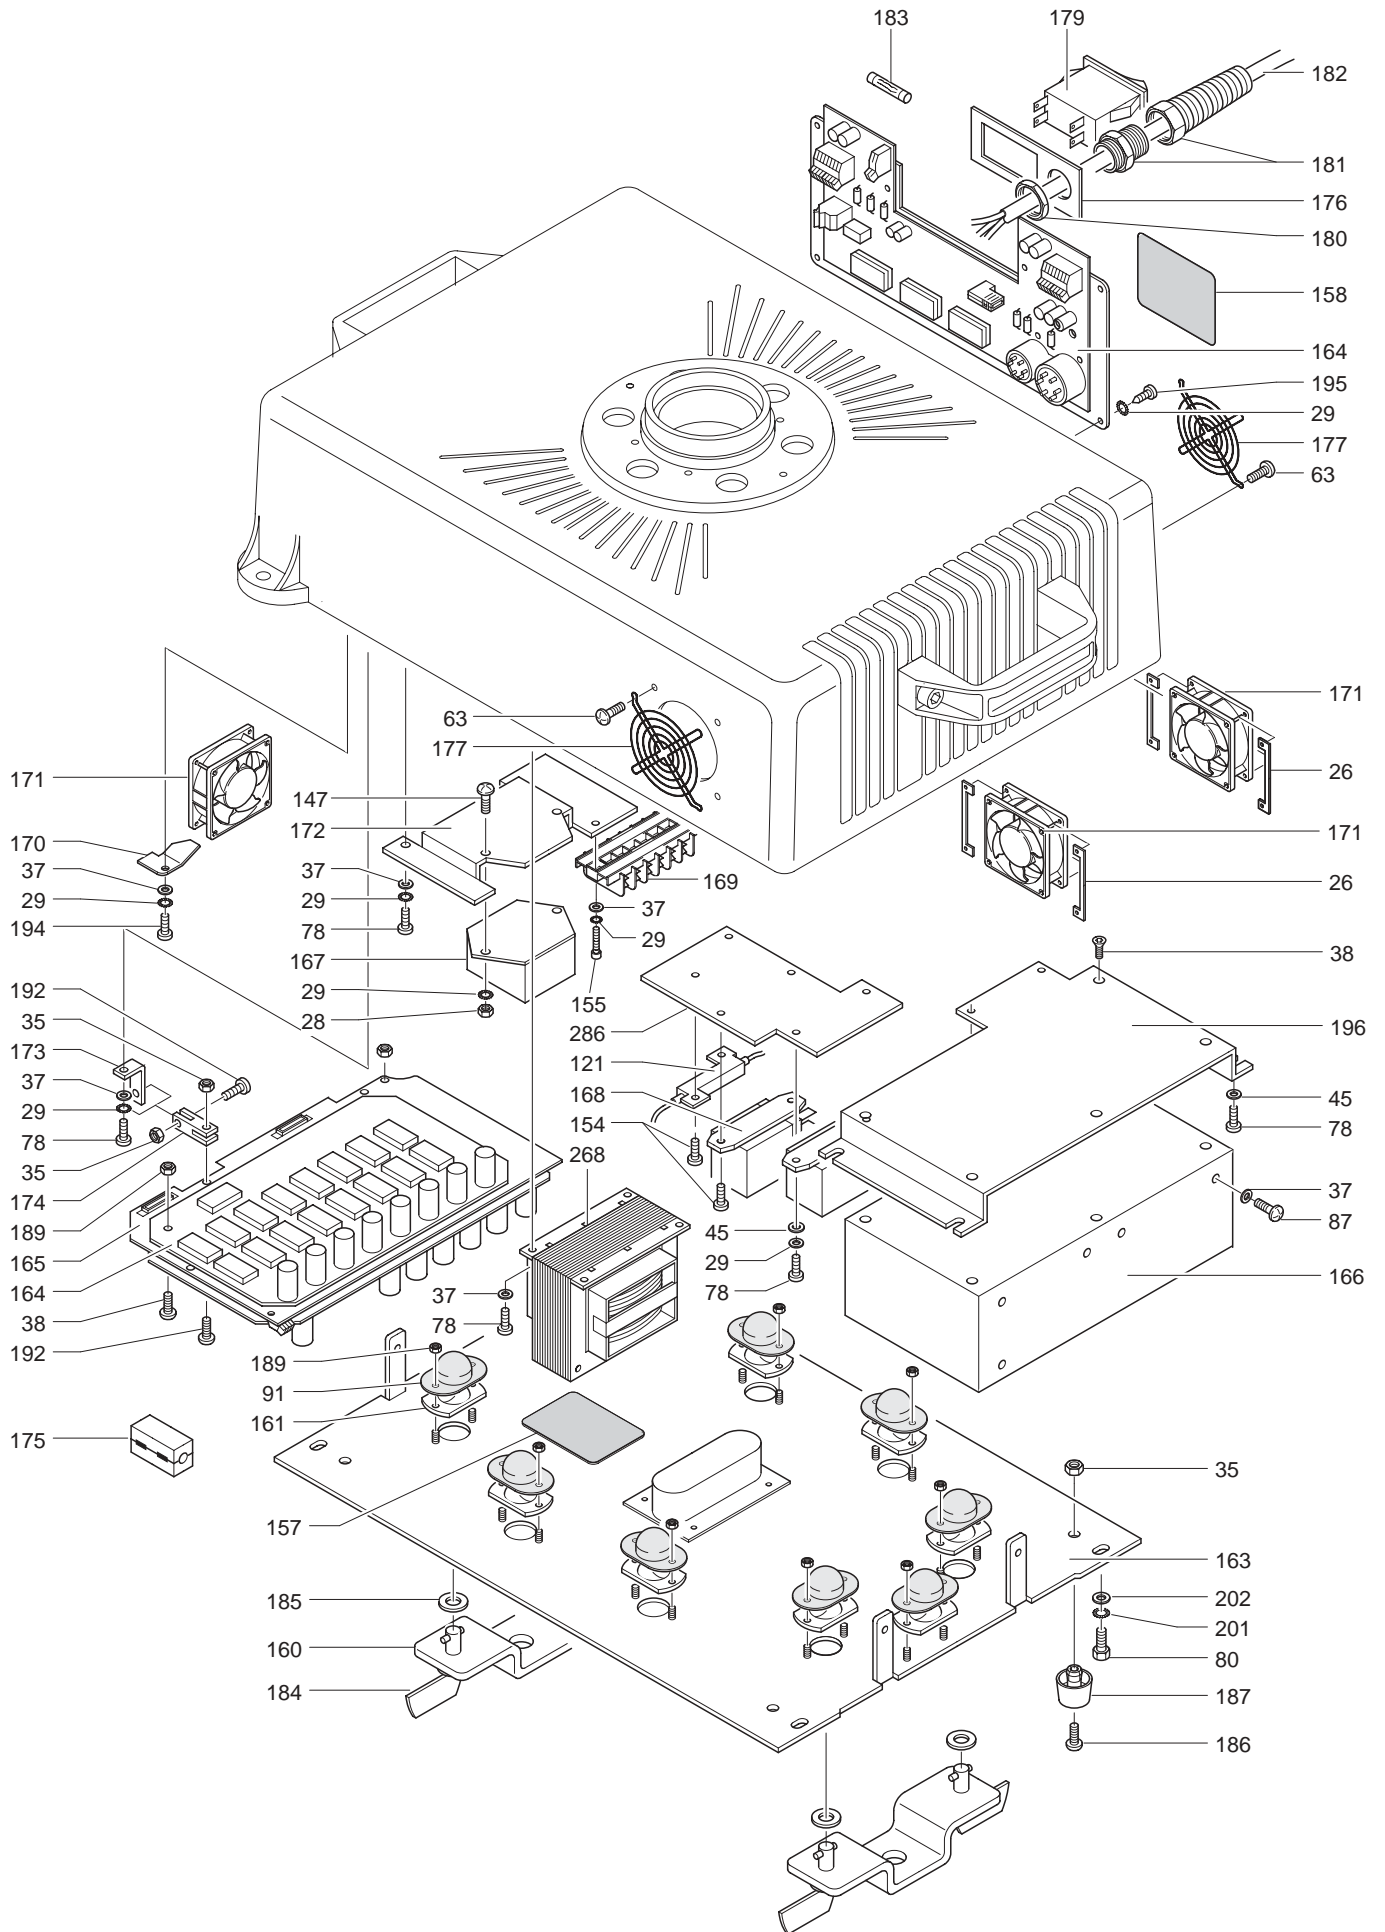

STAGE PROFILE 1200 SV

Yoke assembly

STAGE PROFILE 1200 SV

Yoke assembly

STAGE PROFILE 1200 SV

Base assembly Electronic ballast (220-240V)

STAGE PROFILE 1200 SV

Base assembly Electronic ballast (100-120V)