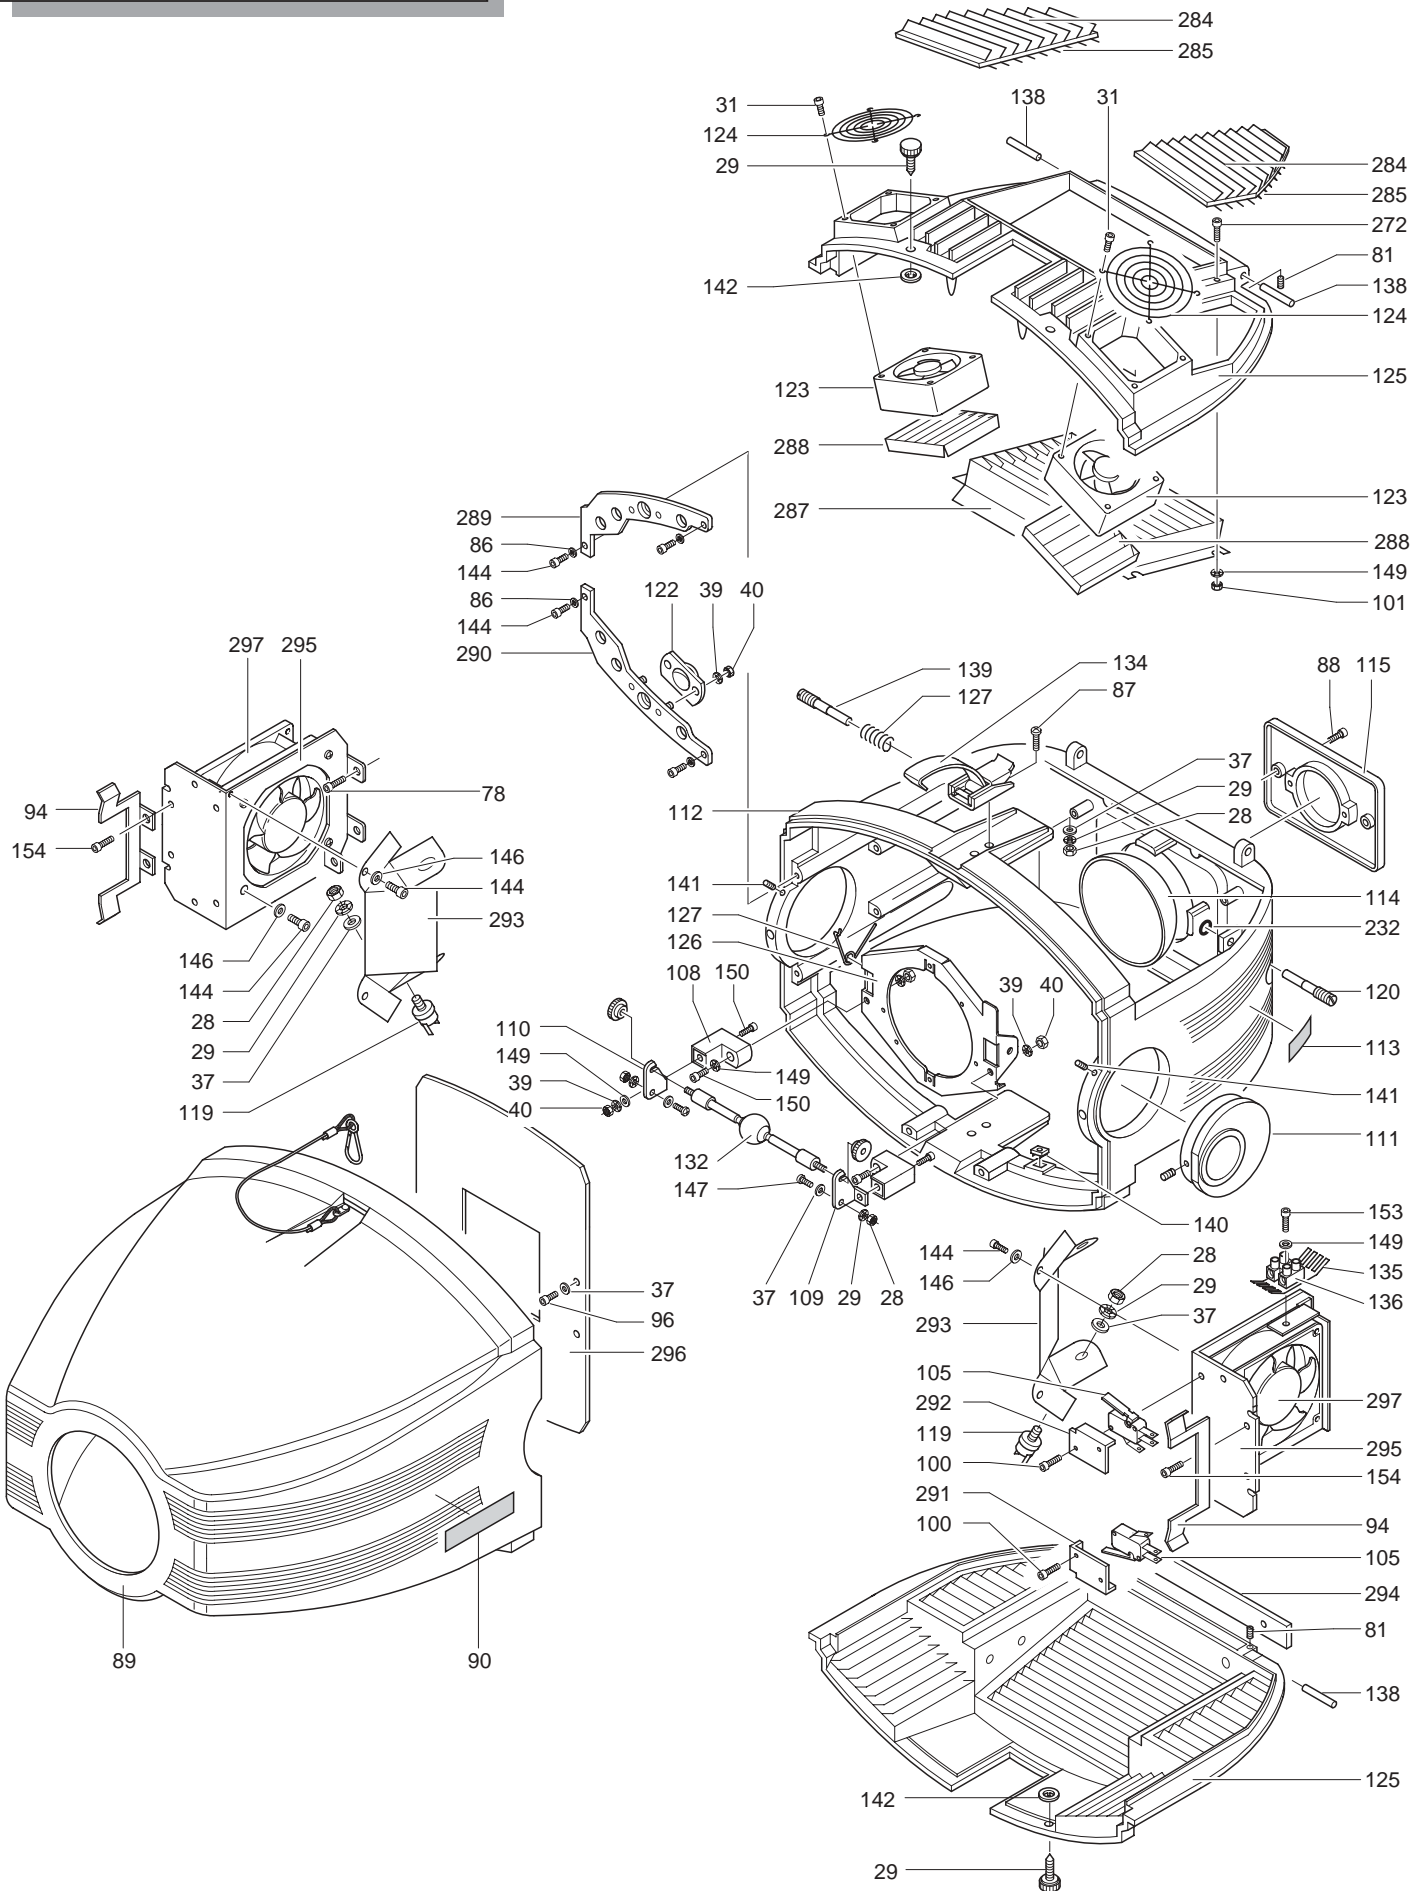

STAGE PROFILE 1200 SV

Yoke assembly

STAGE PROFILE 1200 SV

Yoke assembly

STAGE PROFILE 1200 SV

Base assembly Electronic ballast (220-240V)

STAGE PROFILE 1200 SV

Base assembly Electronic ballast (100-120V)