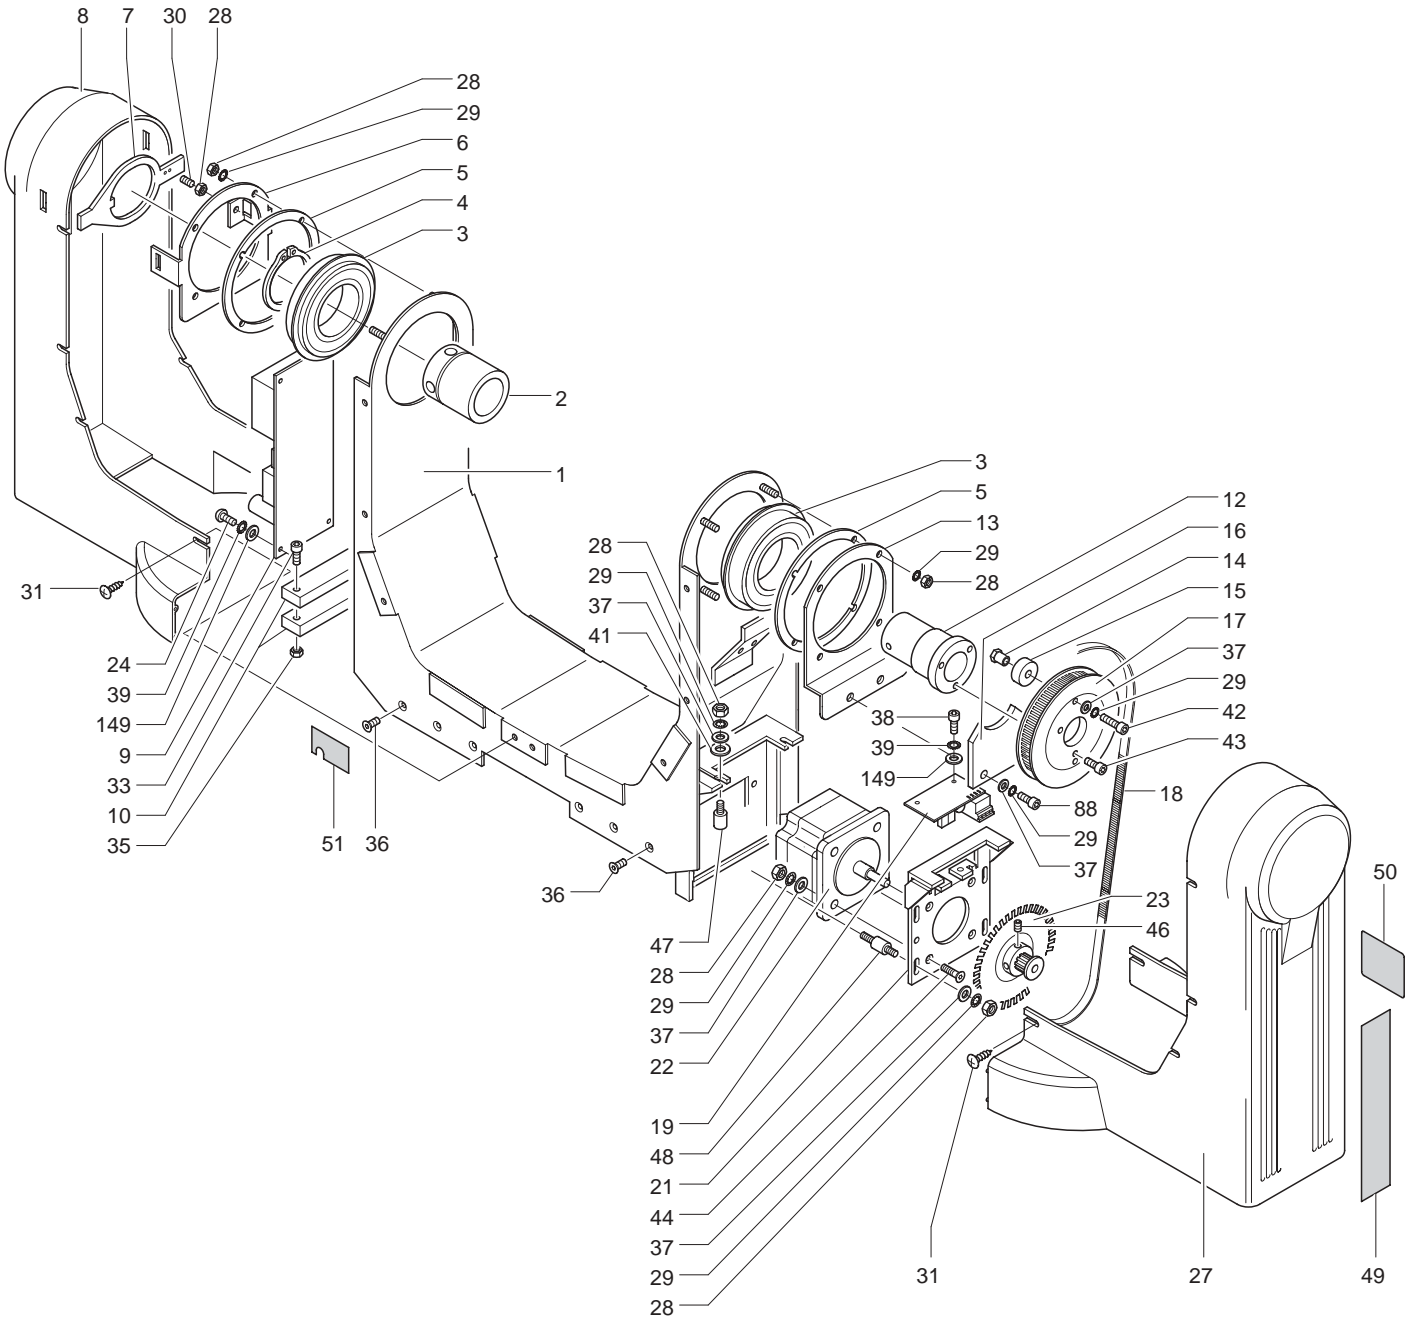

STAGE PROFILE 1200 SV

Yoke assembly

STAGE PROFILE 1200 SV

Yoke assembly

STAGE PROFILE 1200 SV

Base assembly Electronic ballast (220-240V)

STAGE PROFILE 1200 SV

Base assembly Electronic ballast (100-120V)

STAGE PROFILE 1200 SV

Base assembly Electromagnetic ballast

STAGE PROFILE 1200 SV

Effects assembly:
lens unit / iris

STAGE PROFILE 1200 SV

Effects assembly:
framing

STAGE PROFILE 1200 SV

Effects assembly:
focus/dimmer-stopper-strobe/colour