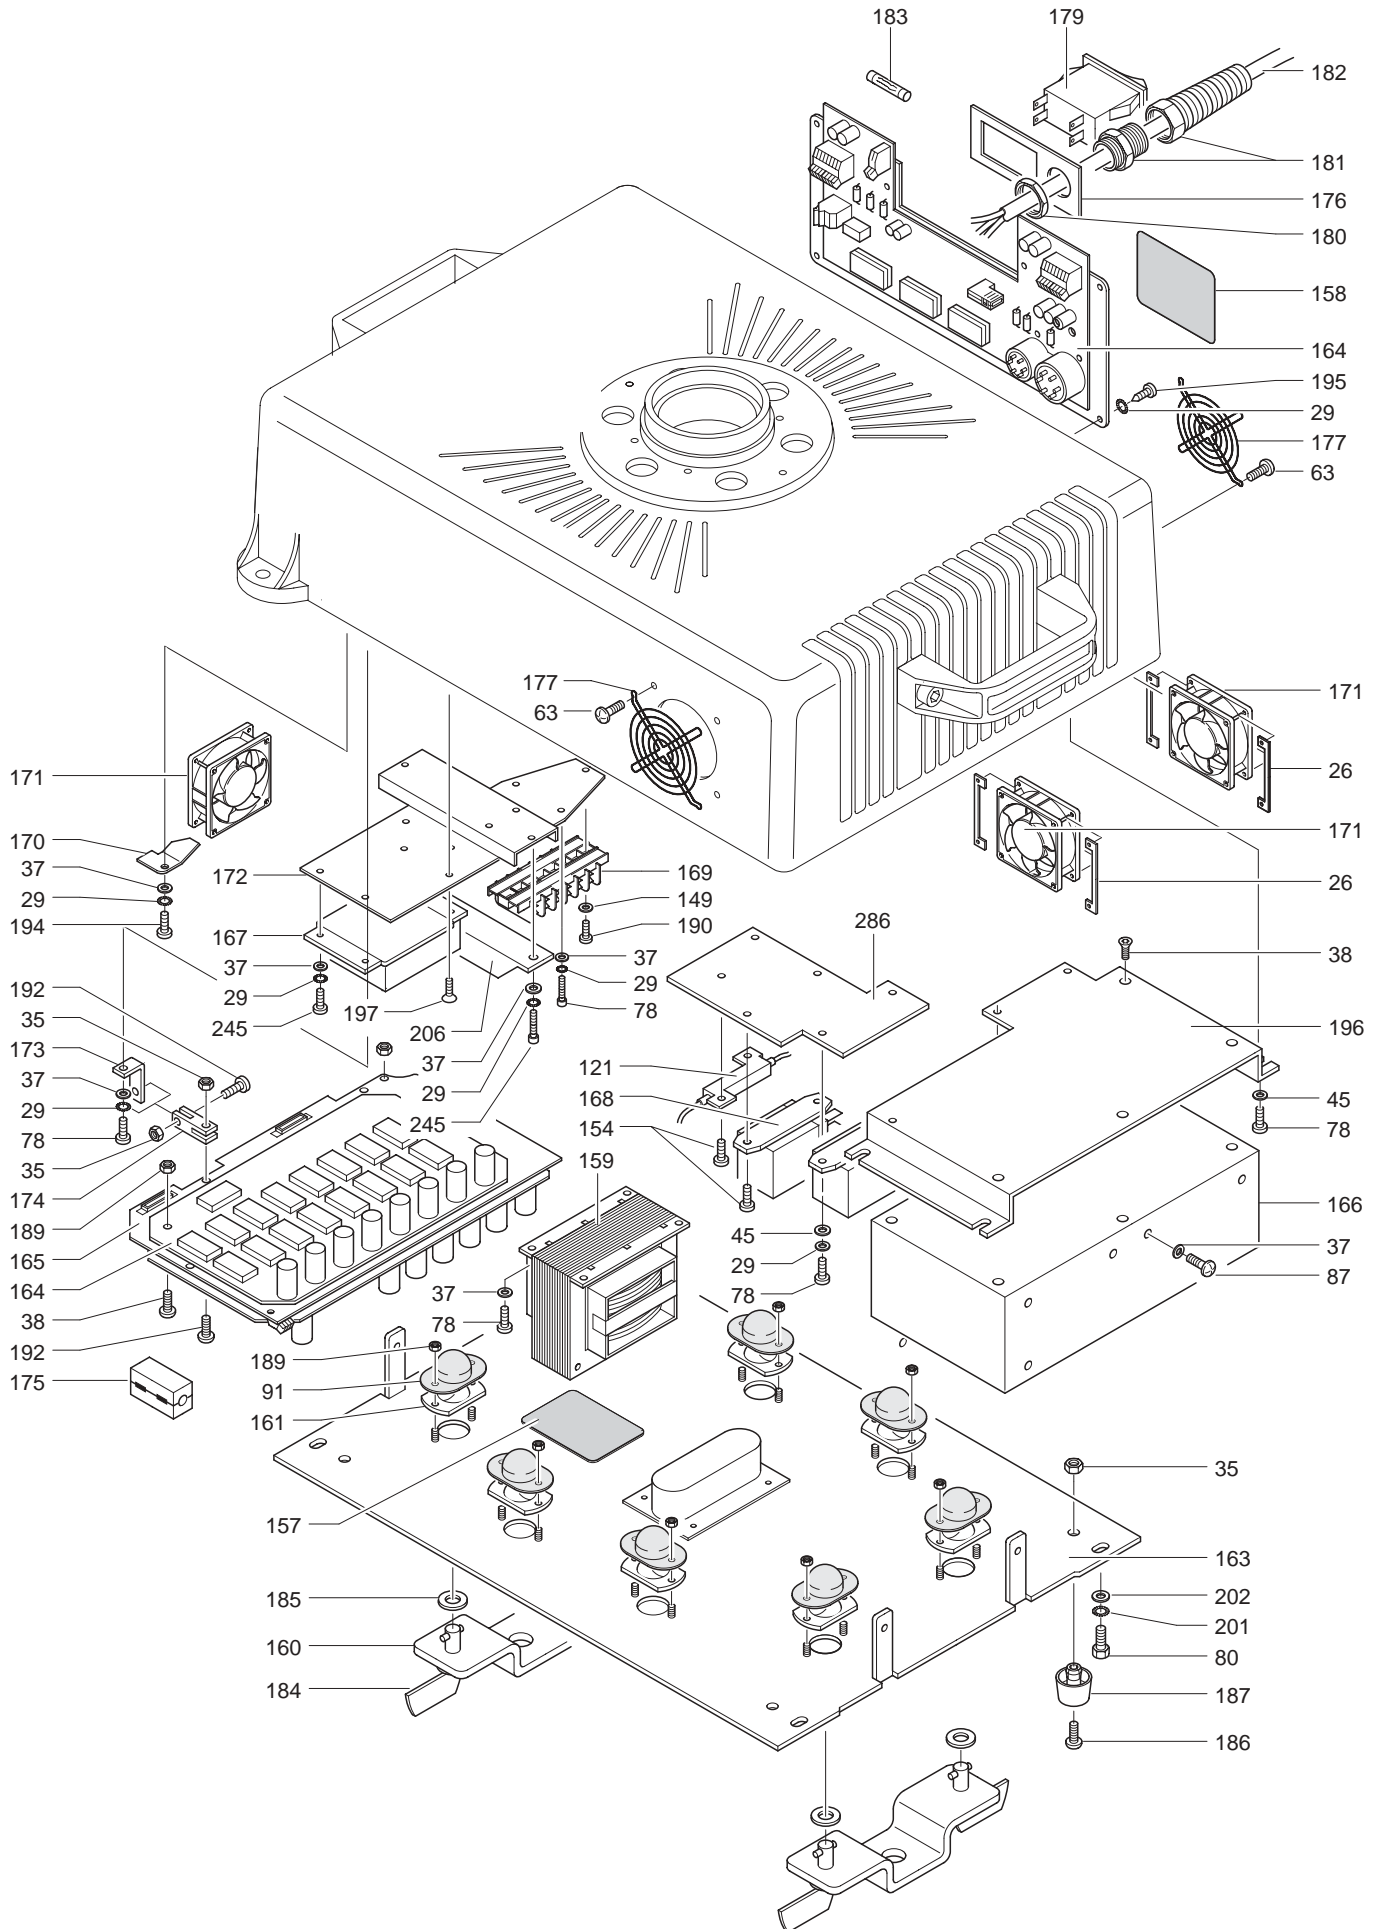

STAGE PROFILE 1200 SV

Yoke assembly

STAGE PROFILE 1200 SV

Yoke assembly

STAGE PROFILE 1200 SV

Base assembly Electronic ballast (220-240V)

STAGE PROFILE 1200 SV

Base assembly Electronic ballast (100-120V)