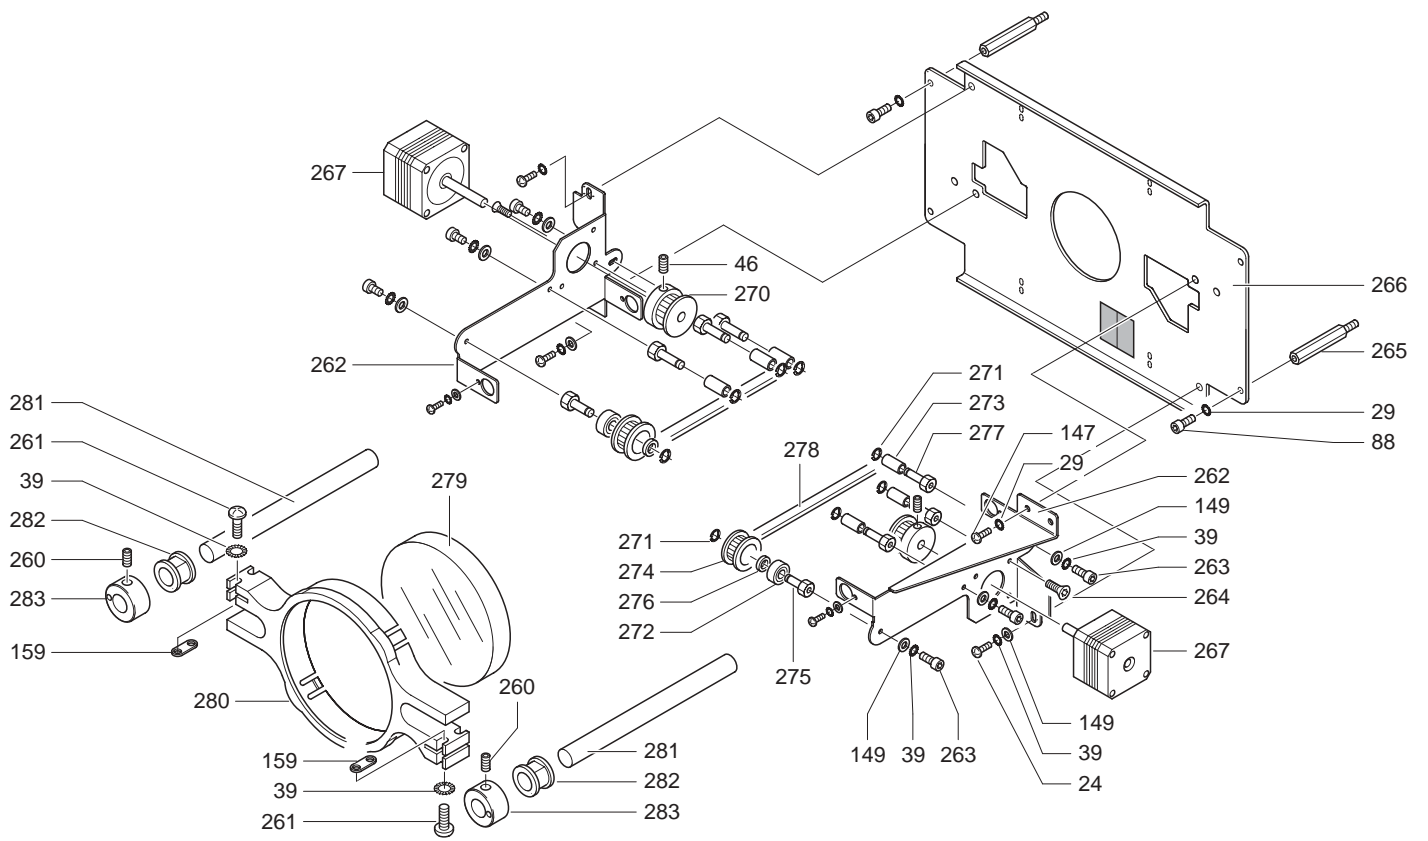

STAGE PROFILE 1200 SV

Effects assembly:
zoom

STAGE PROFILE 1200 SV

With electronic ballast Code C61040
With electromagnetic ballast Code C61045

N.	ELECTRONIC 200 - 240V	ELECTRONIC 100 - 120V	ELECTRO- MAGNETIC
1	183046/801	183046/801	183046/801
2	080271/001	080271/001	080271/001
3	021017	021017	021017
4	020602/006	020602/006	020602/006
5	080653/001	080653/001	080653/001
6	183024/001	183024/001	183024/001
7	183025/001	183025/001	183025/001
8	183059/001	183059/001	183059/001
9	184044/801	030984	184044/801
10	184054/001	184054/001	184054/001
11	081996/001	081996/001	081996/001
12	080281/001	080281/001	080281/001
13	183017/801	183017/801	183017/801
14	081527/001	081527/001	081527/001
15	081044/003	081044/003	081044/003
16	183048/001	183048/001	183048/001
17	082027/801	082027/801	082027/801
18	021725	021725	021725
19	699064/001	699064/001	699064/001
20	699065/001	699065/001	699065/001
21	183131/001	183131/001	183131/001
22	031901	031901	031901
23	081245/802	081245/802	081245/802
24	020004/001	020004/001	020004/001
25	081267/801	081267/801	081267/801
26	080877/001	080877/001	080877/001
27	082011/001	082011/001	082011/001
28	020106/003	020106/003	020106/003
29	020201/003	020201/003	020201/003
30	021102/001	021102/001	021102/001
31	020032/001	020032/001	020032/001
32	030783/001	030783/001	030783/001
33	020002/049	020002/049	020002/049
34	080165/002	080165/002	080165/001
35	020101/002	020101/002	020101/002
36	020005/012	020005/012	020005/012
37	020210/007	020210/007	020210/007
38	020002/002	020002/002	020002/002
39	020201/002	020201/002	020201/002
40	020106/002	020106/002	020106/002
41	020212/006	020212/006	020212/006
42	020002/011	020002/011	020002/011
43	020002/057	020002/057	020002/057
44	020005/014	020005/014	020005/014
45	020212/005	020212/005	020212/005
46	020016/002	020016/002	020016/002
47	021209	021209	021209
48	021210	021210	021210
49	081969	081969	081969
50	081974/001	081974/001	081974/001
51	081977/001	081977/001	081977/001
52	082017/001	082017/001	082017/001
53	080874/001	080874/001	080874/001
54	082013/001	082013/001	082013/001
55	020131	020131	020131
56	020218	020218	020218
57	021016	021016	021016
58	081022/001	081022/001	081022/001
59	080651/001	080651/001	080651/001
60	082020/801	082020/801	082020/801
61	082018/001	082018/001	082018/001
62	183006/001	183006/001	183006/001
63	020031/015	020031/015	020031/015
64	021727	021727	021727
65	082026/001	082026/001	082026/001