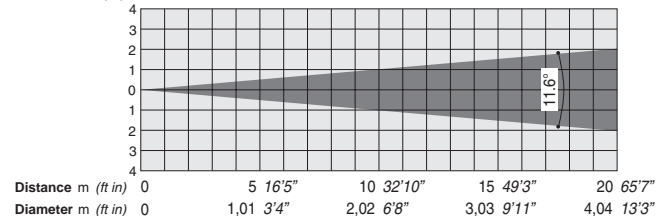

STAGE LIGHT 300 - Optional lens - Minimum Zoom (11.6°)

HTI 300W/DX lux (fc)	0	3428 318	857 79.6	381 35.4	214 19.9
HTI 300W/DEL lux (fc)	0	2565 238	641 59.5	285 26.5	160 14.9