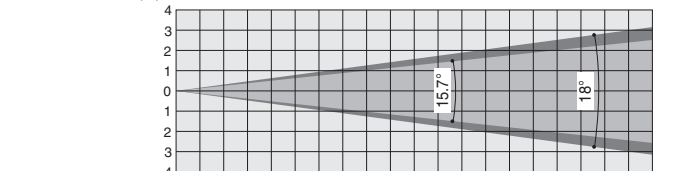

Distance m (ft in)	0	5 16'5"	10 32'10"	15 49'3"	20 65'7"
Diameter 10% m (ft in)	0	1,57 5'2"	3,14 10'4"	4,71 15'5"	6,28 20'7"
Diameter 50% m (ft in)	0	1,37 4'6"	2,73 8'11"	4,10 13'5"	5,46 17'11"

STAGE LIGHT 300 - Optional lens
Max. Zoom with heavy frost (14.2° 50% - 23.9° 10%)

HTI 300W/DX lux (fc)	0	1180 110	295 27.4	131 12.2	74 6.87
HTI 300W/DEL lux (fc)	0	940 87.3	235 21.8	104 9.66	59 5.48