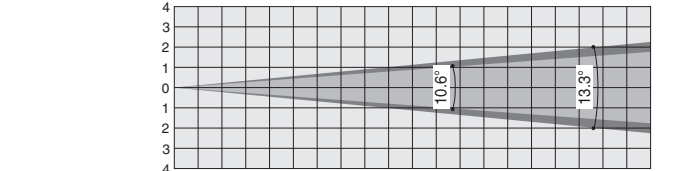

STAGE LIGHT 300 - Optional lens
Min. Zoom with light frost (10.6° 50% - 13.3° 10%)

HTI 300W/DX lux (fc)	0	3189 296	797 74.0	354 32.9	199 18.5
HTI 300W/DEL lux (fc)	0	2308 214	577 53.6	256 23.8	144 13.4

Distance m (ft in)	0	5 16'5"	10 32'10"	15 49'3"	20 65'7"
Diameter 10% m (ft in)	0	1,16 3'10"	2,32 7'7"	3,49 11'5"	4,65 15'3"
Diameter 50% m (ft in)	0	0,92 3'	1,85 6'1"	2,77 9'1"	3,69 12'1"

STAGE LIGHT 300 - Optional lens
Min. Zoom with light frost (10.6° 50% - 13.3° 10%)

HTI 300W/DX lux (fc)	0	2180 203	545 50.6	242 22.5	136 12.6
HTI 300W/DEL lux (fc)	0	1560 145	390 36.2	173 16.1	98 9.1