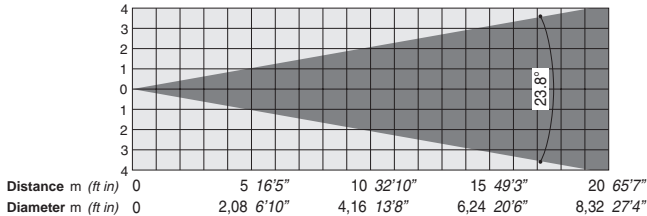

**STAGE LIGHT 300 - Standard lens - Minimum Zoom (17.6°)**

HTI 300W/DX lux (fc)	0	1709 159	427 39.7	190 17.7	107 9.94
HTI 300W/DEL lux (fc)	0	1148 107	287 26.7	128 11.9	72 6.69

**STAGE LIGHT 300 - Standard lens  
Maximum Zoom with light frost (23.2° 50% - 25.3° 10%)**

HTI 300W/DX lux (fc)	0	919 85.4	230 21.4	102 9.48	57 5.30
HTI 300W/DEL lux (fc)	0	634 58.9	159 14.8	70 6.50	40 3.72

**STAGE LIGHT 300 - Standard lens - Maximum Zoom (23.8°)**

HTI 300W/DX lux (fc)	0	1017 94.5	254 23.6	113 10.5	64 5.95
HTI 300W/DEL lux (fc)	0	703 65.3	176 16.4	78 7.25	44 4.09