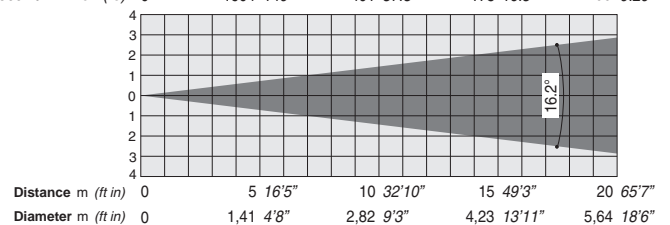

STAGE LIGHT 300 - Optional lens - Maximum Zoom (16.2°)

HTI 300W/DX lux (fc)	0	2028 188	507 47.1	225 20.9	127 11.8
HTI 300W/DEL lux (fc)	0	1604 149	401 37.3	178 16.5	100 9.29