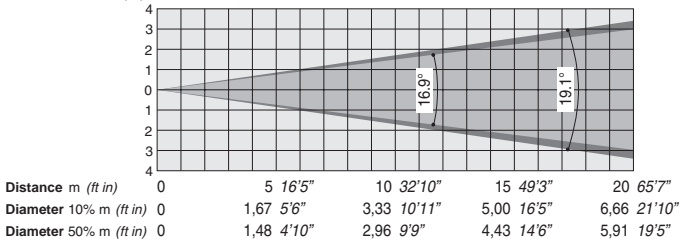

**STAGE LIGHT 300 - Standard lens
Minimum Zoom with light frost (16.9° 50% - 19.1° 10%)**

HTI 300W/DX lux (fc)	0	1555 144	389 36.1	173 16.1	97 9.01
HTI 300W/DEL lux (fc)	0	1023 95	256 23.8	114 10.6	64 5.95