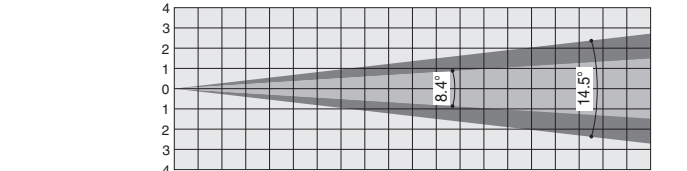

Distance m (ft in)	0	5 16'5"	10 32'10"	15 49'3"	20 65'7"
Diameter 10% m (ft in)	0	1,26 4'2"	2,52 8'3"	3,78 12'5"	5,04 16'6"
Diameter 50% m (ft in)	0	0,74 2'5"	1,47 4'10"	2,21 7'3"	2,94 9'8"

STAGE LIGHT 300 - Optional lens
Max. Zoom with light frost (15.7° 50% - 18° 10%)

HTI 300W/DX lux (fc)	0	1781 165	445 41.3	198 18.4	111 10.3
HTI 300W/DEL lux (fc)	0	1441 134	360 33.4	160 14.9	90 8.36