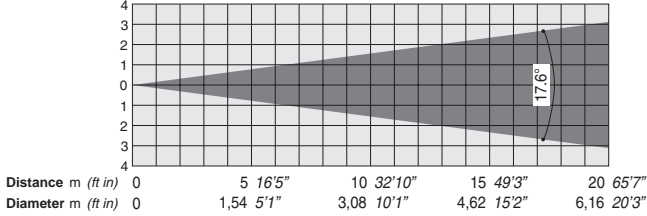

**STAGE LIGHT 300 - Standard lens - Minimum Zoom (17.6°)**

HTI 300W/DX lux (fc)	0	1709 159	427 39.7	190 17.7	107 9.94
HTI 300W/DEL lux (fc)	0	1148 107	287 26.7	128 11.9	72 6.69

**STAGE LIGHT 300 - Standard lens  
Maximum Zoom with light frost (23.2° 50% - 25.3° 10%)**

HTI 300W/DX lux (fc)	0	919 85.4	230 21.4	102 9.48	57 5.30
HTI 300W/DEL lux (fc)	0	634 58.9	159 14.8	70 6.50	40 3.72

**STAGE LIGHT 300 - Standard lens - Maximum Zoom (23.8°)**

HTI 300W/DX lux (fc)	0	1017 94.5	254 23.6	113 10.5	64 5.95
HTI 300W/DEL lux (fc)	0	703 65.3	176 16.4	78 7.25	44 4.09