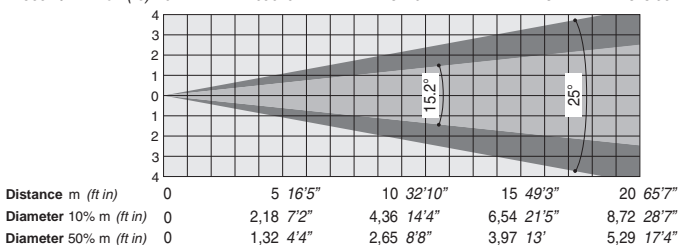

**STAGE LIGHT 300 - Standard lens
Minimum Zoom with heavy frost (15.2° 50% - 25° 10%)**

HTI 300W/DX lux (fc)	0	1045 97.1	261 24.2	116 10.8	65 6.04
HTI 300W/DEL lux (fc)	0	690 64.1	173 16.1	77 7.15	43 3.99