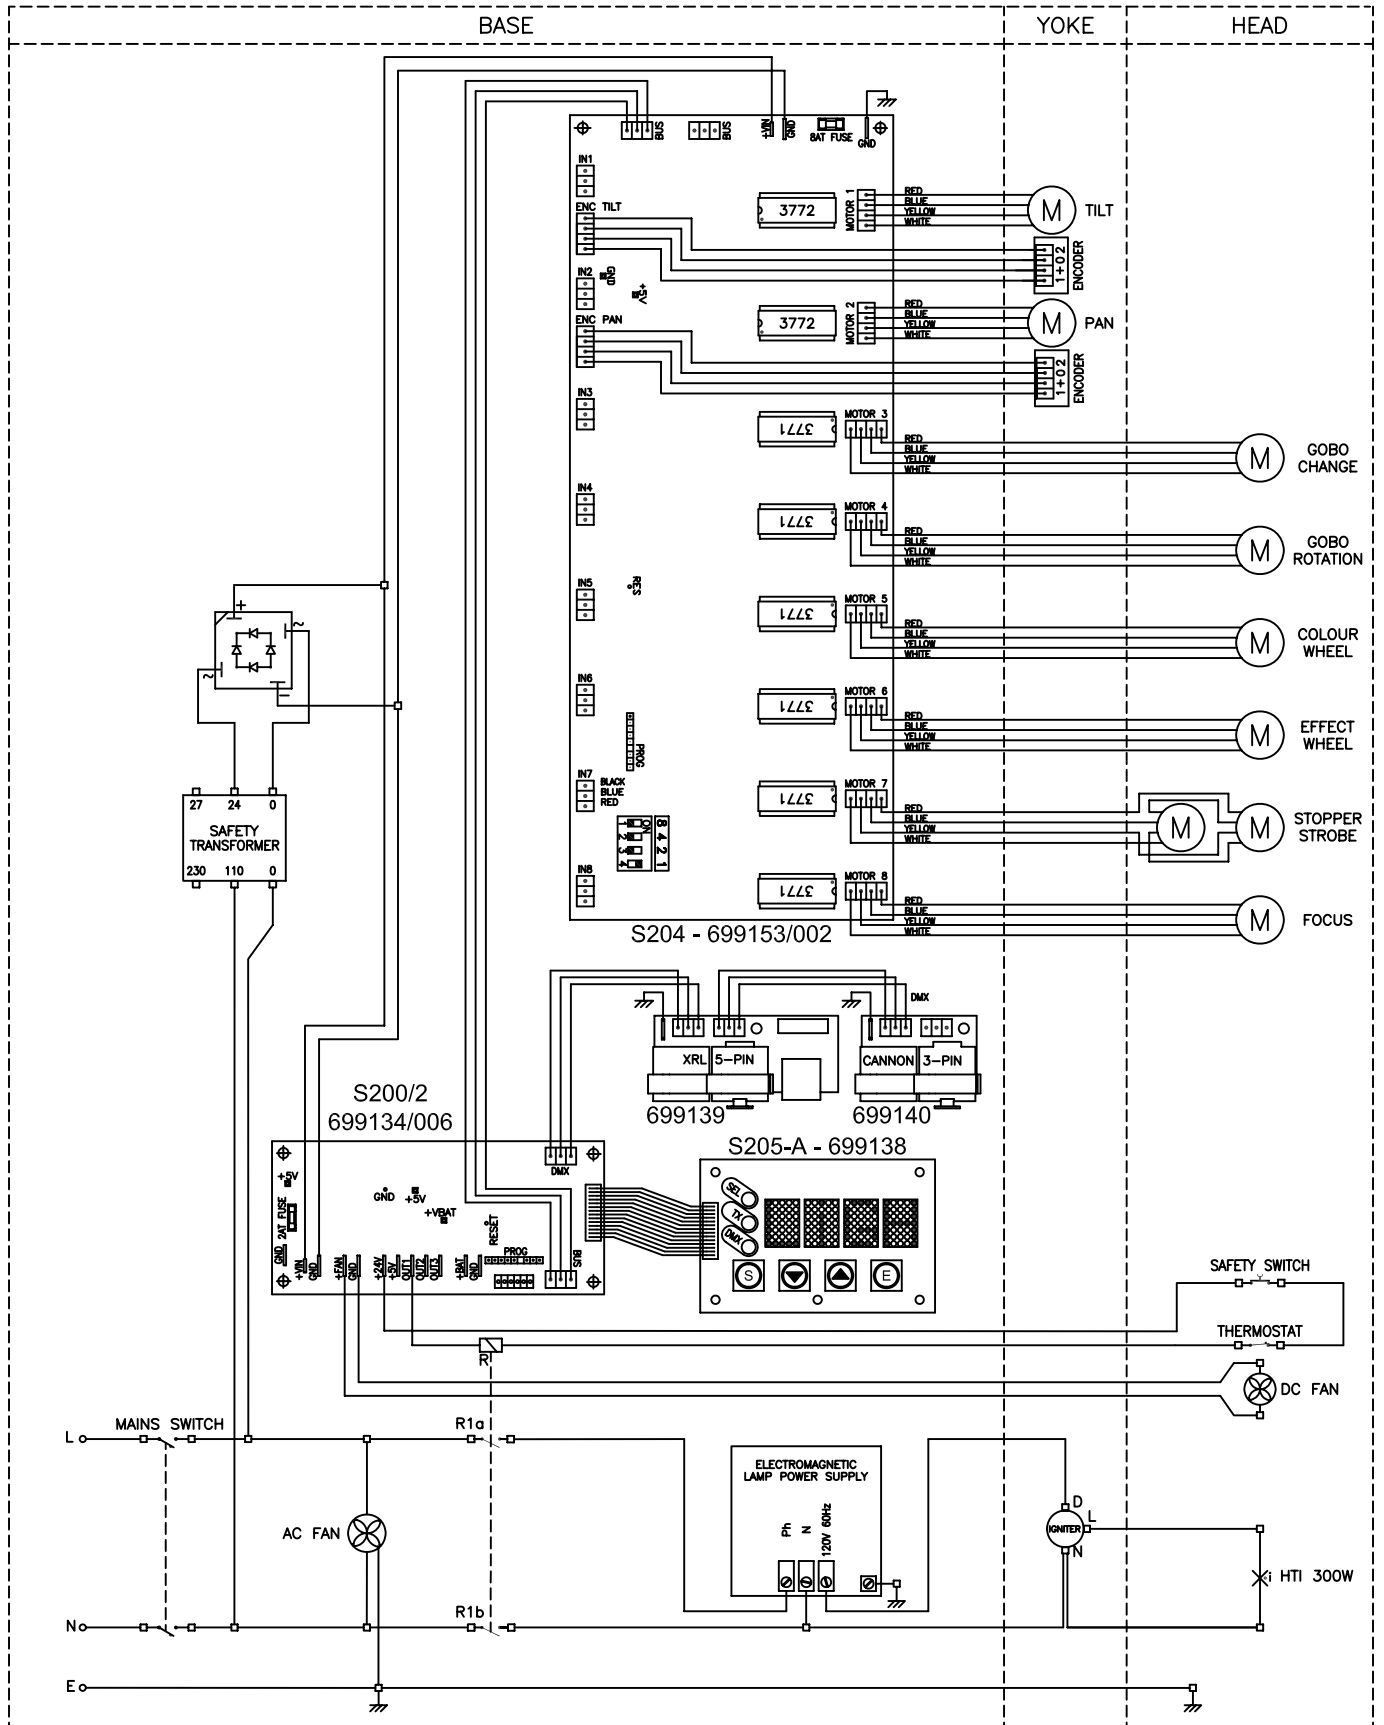

STAGE LIGHT 300 AE

208V - 240V 50/60Hz version

STAGE LIGHT 300 AE

120V - 60Hz version

STAGE LIGHT 300 AE

100V - 50/60Hz version