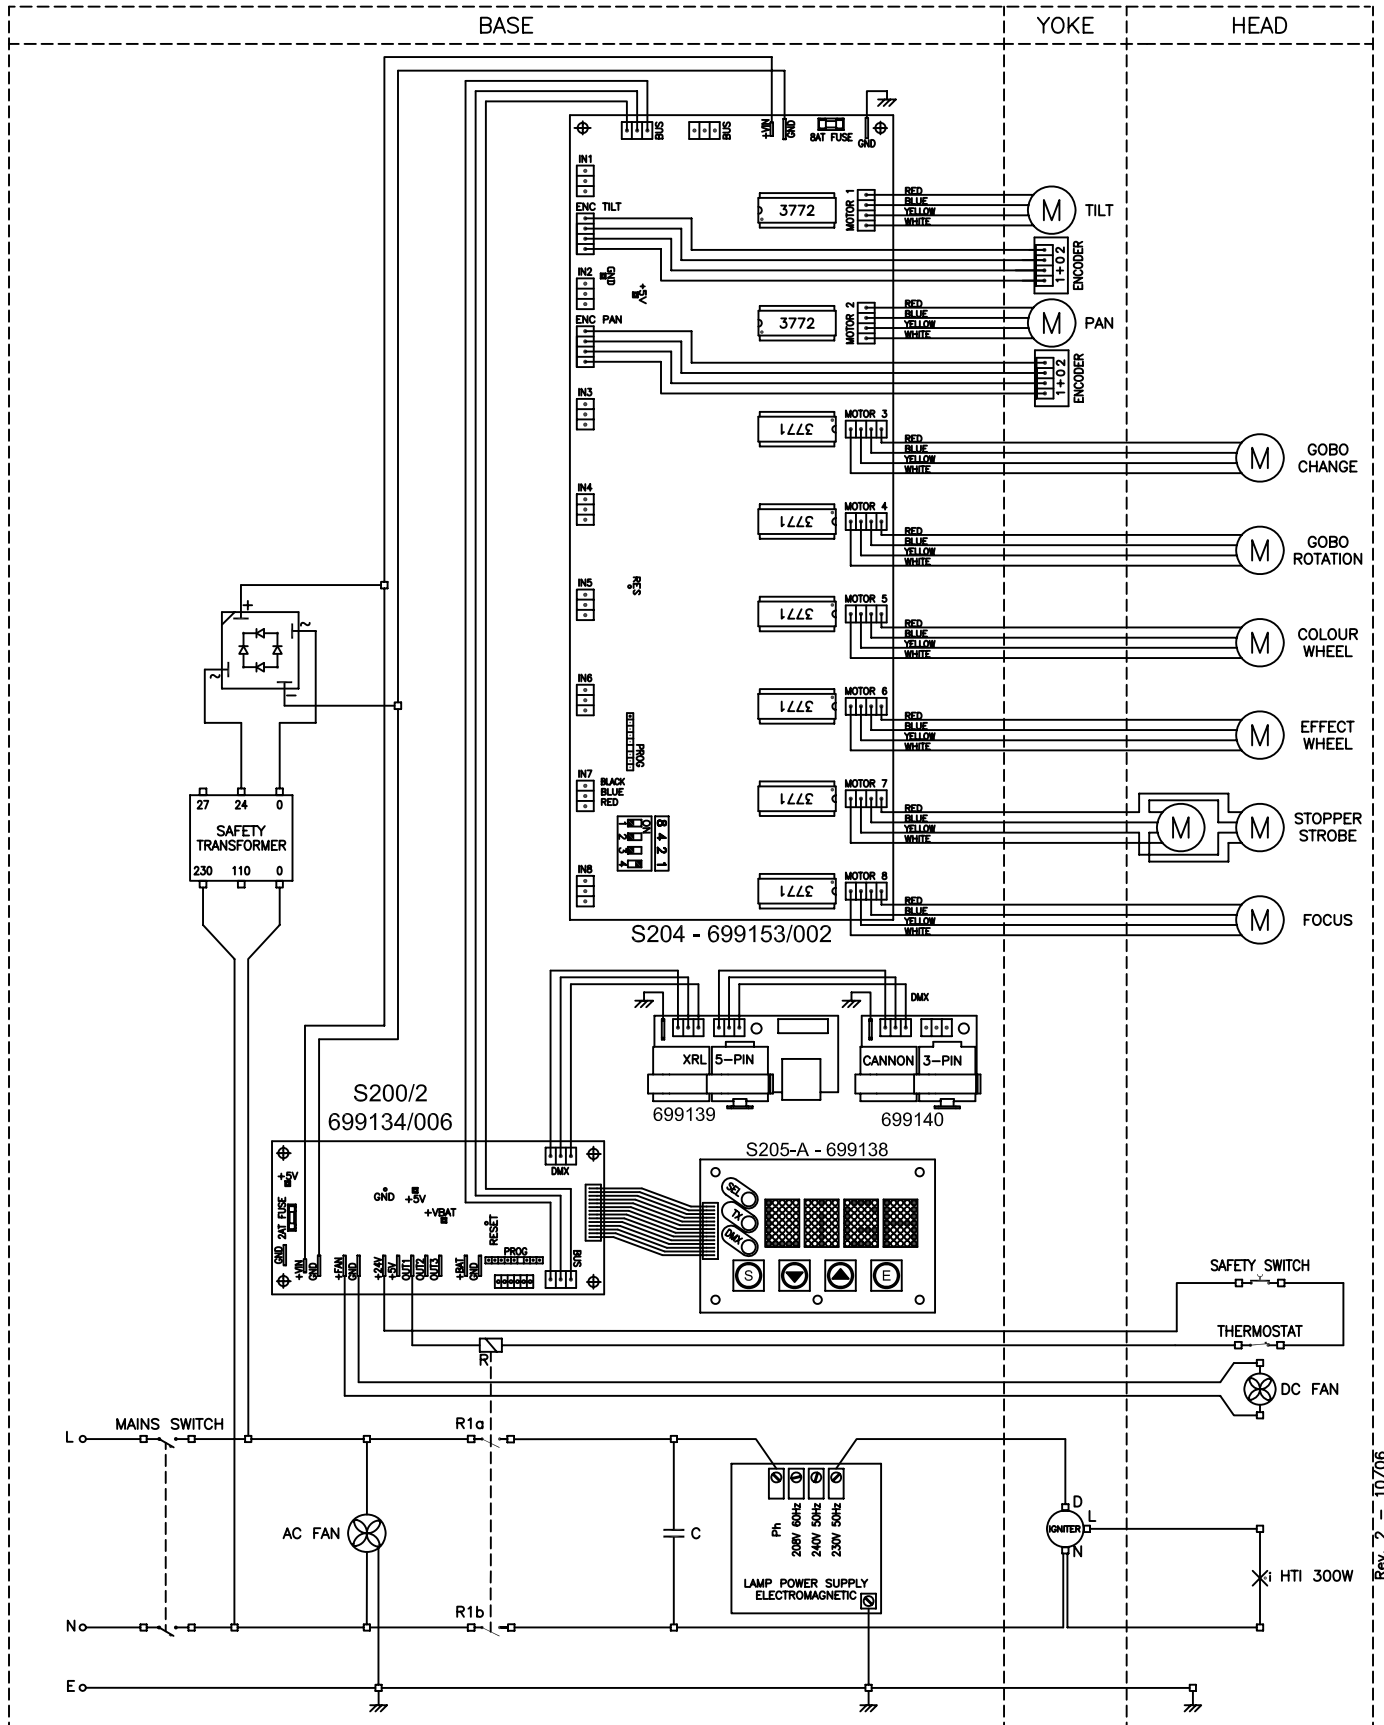

STAGE LIGHT 300 AE

208V - 240V 50/60Hz version

STAGE LIGHT 300 AE

120V - 60Hz version

STAGE LIGHT 300 AE

100V - 50/60Hz version