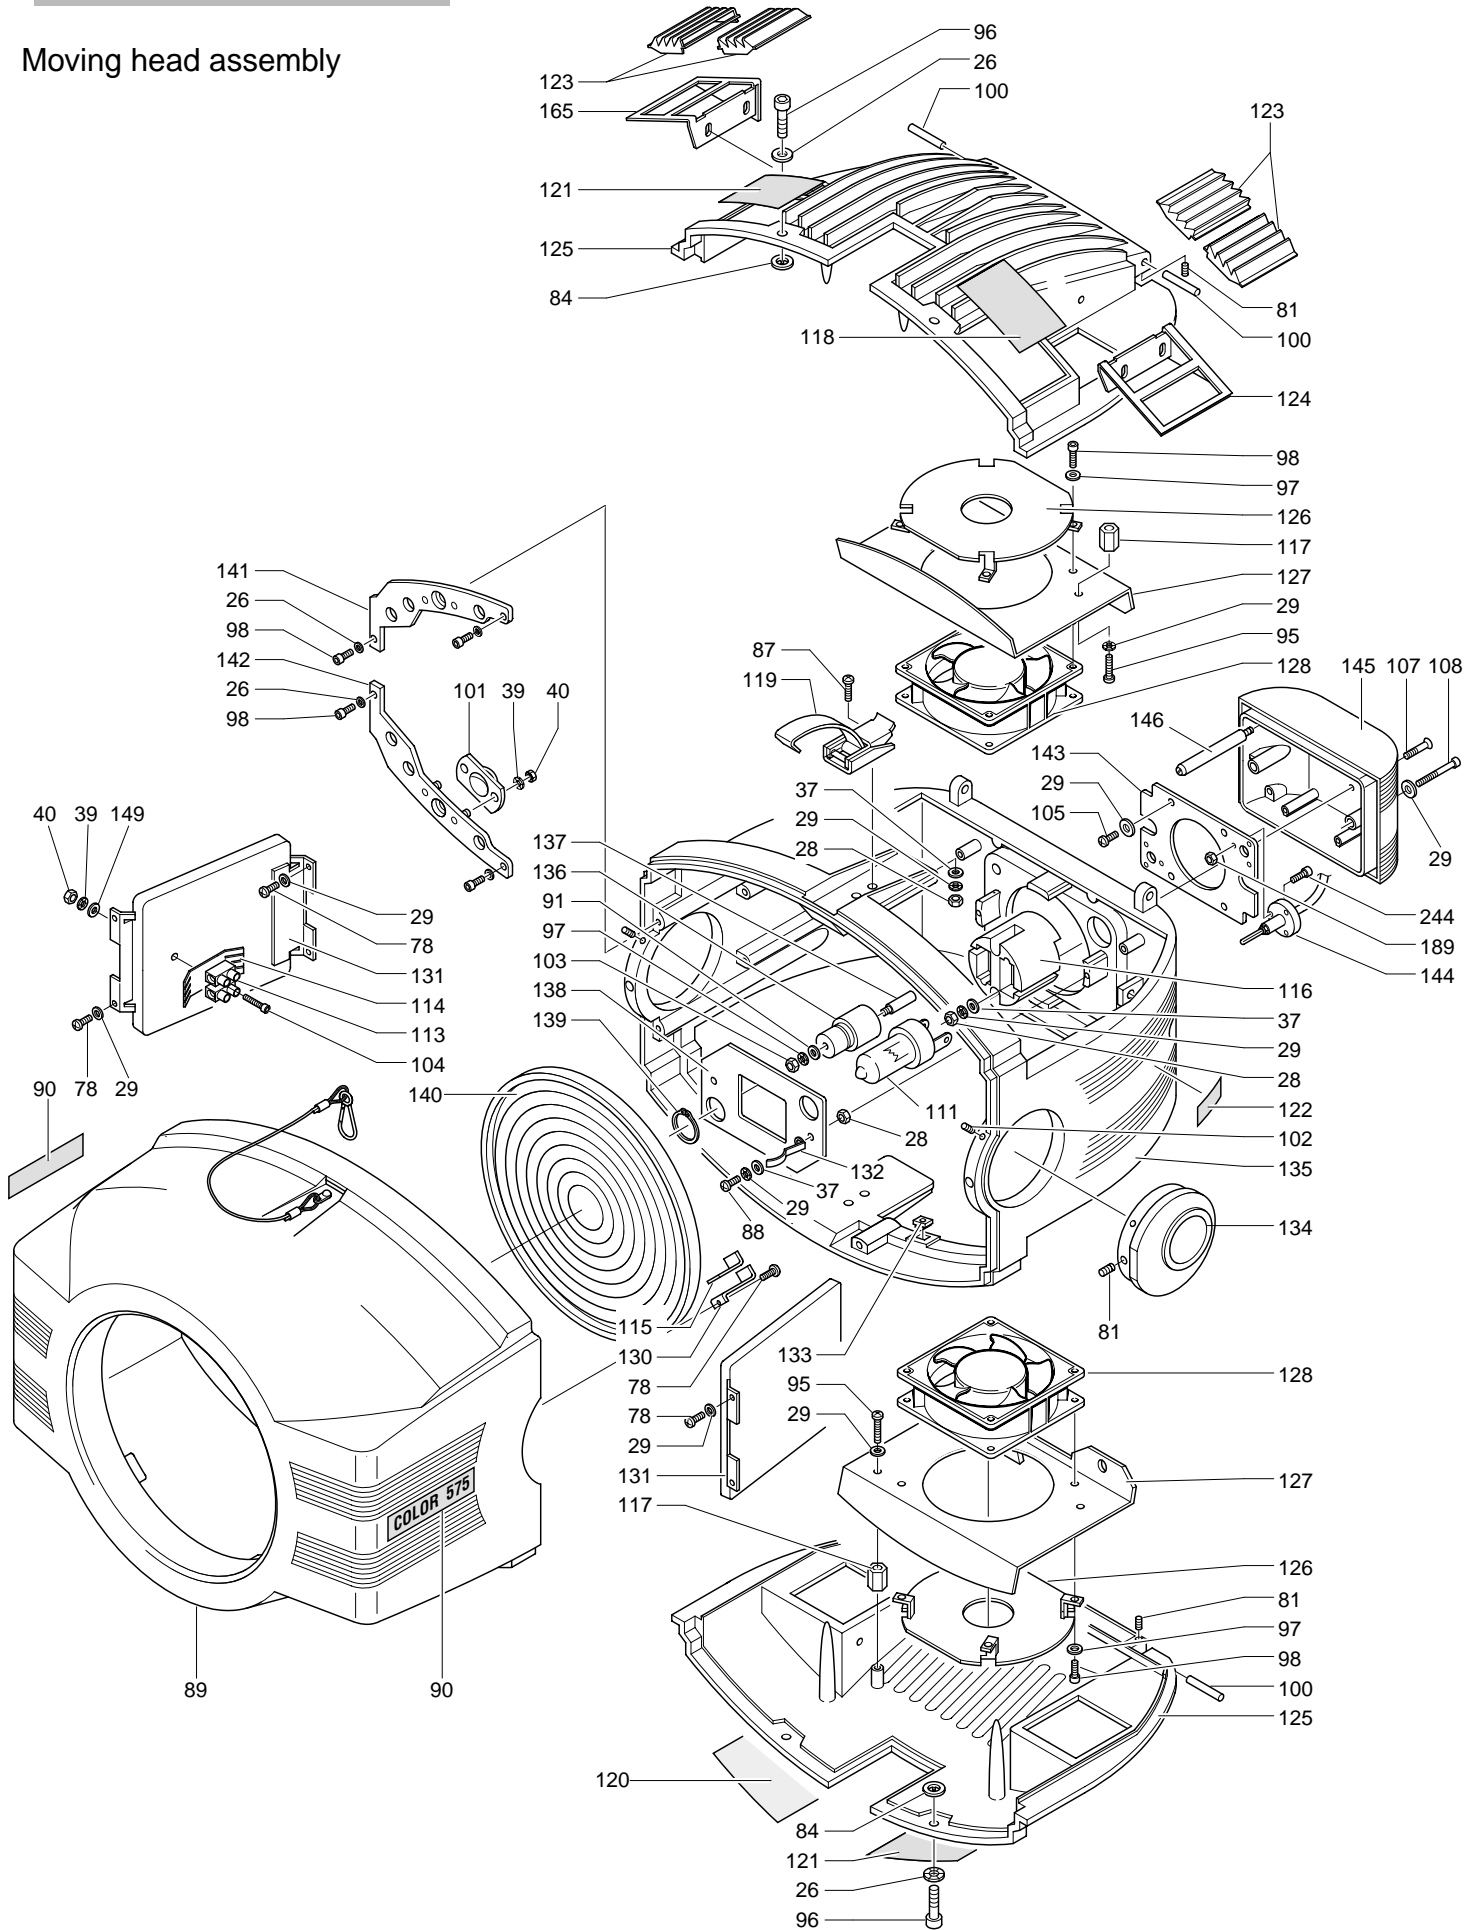

STAGE COLOR 575

Yoke assembly 1

STAGE COLOR 575

Moving head assembly

STAGE COLOR 575

Base assembly with
electronic ballast
(200-240V)

STAGE COLOR 575

Base assembly with
electronic ballast
(100-120V)