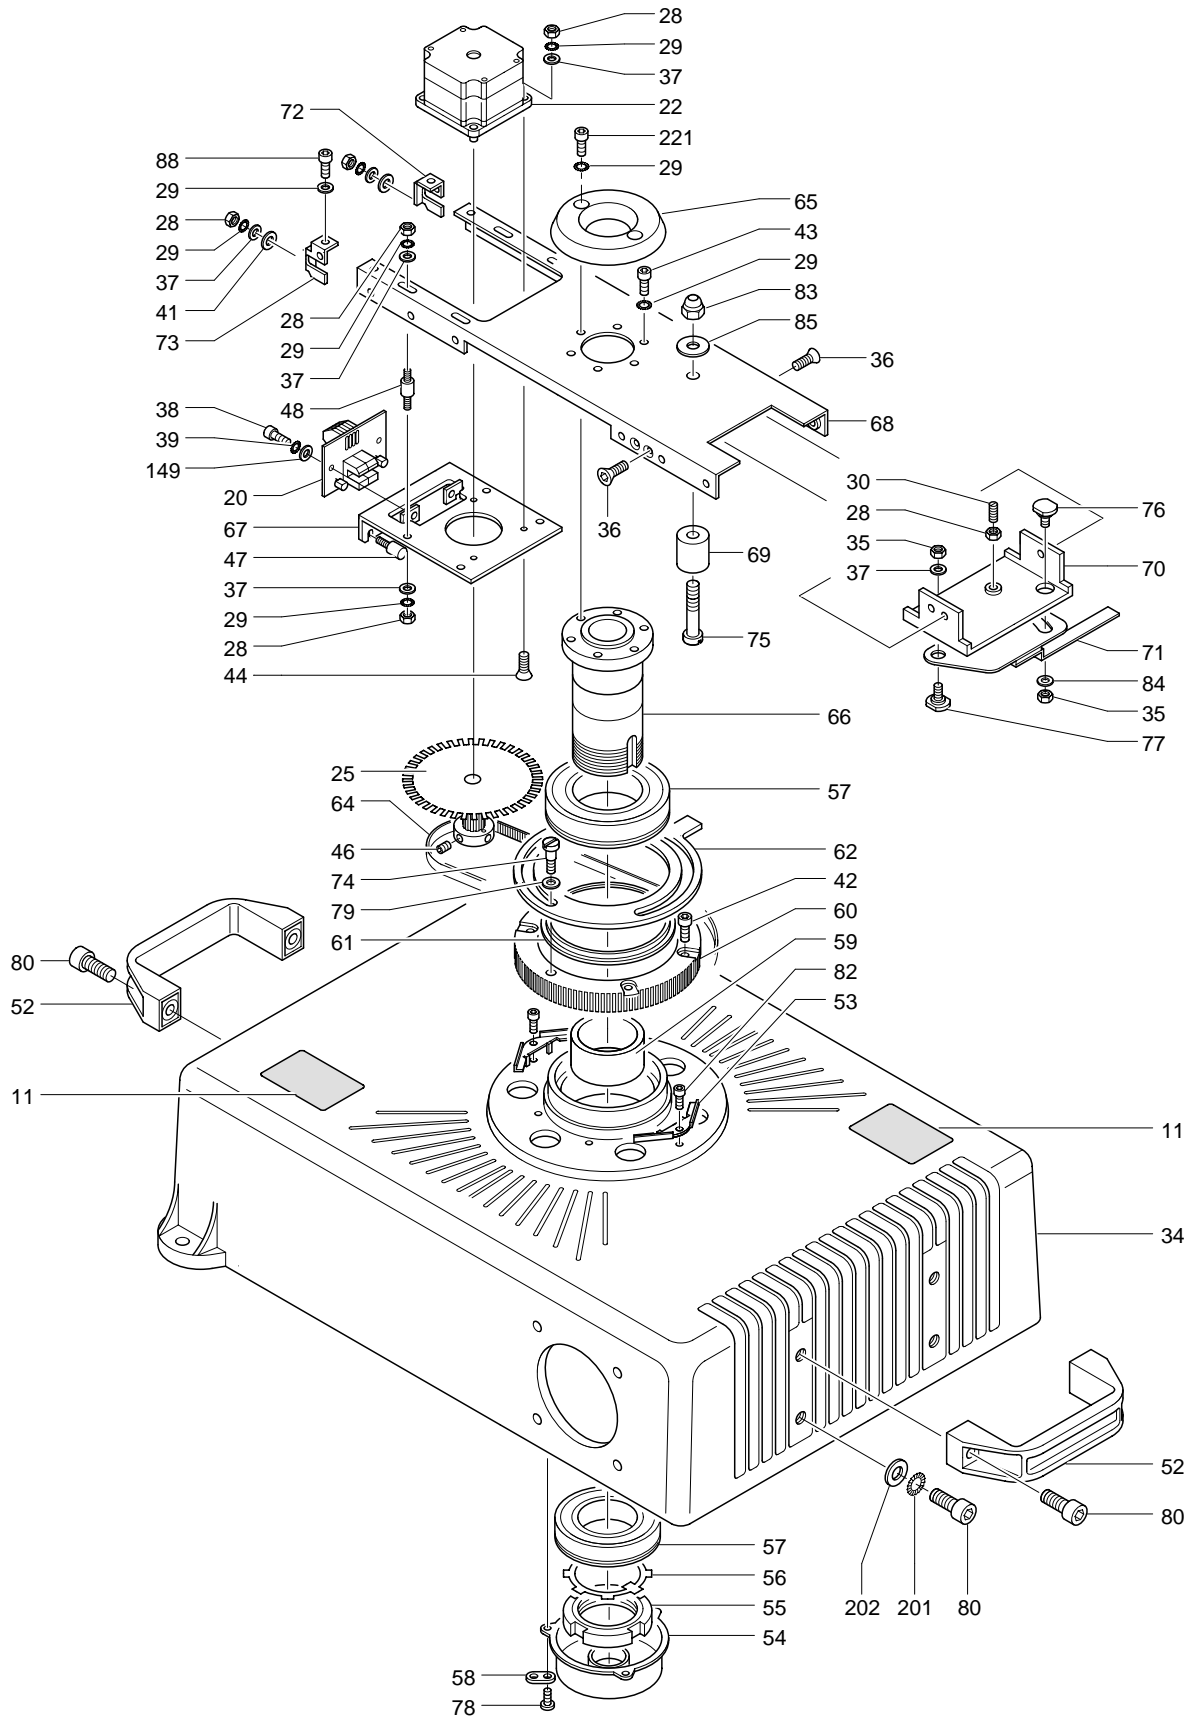

STAGE COLOR 575

Yoke assembly 1

STAGE COLOR 575

Moving head assembly

STAGE COLOR 575

Base assembly with
electronic ballast
(200-240V)

STAGE COLOR 575

Base assembly with
electronic ballast
(100-120V)

STAGE COLOR 575

Base assembly with electromagnetic ballast

STAGE COLOR 575

Effects assembly:
lens unit/gobo/iris

STAGE COLOR 575

With electronic ballast Code C61013
 With electromagnetic ballast Code C61014