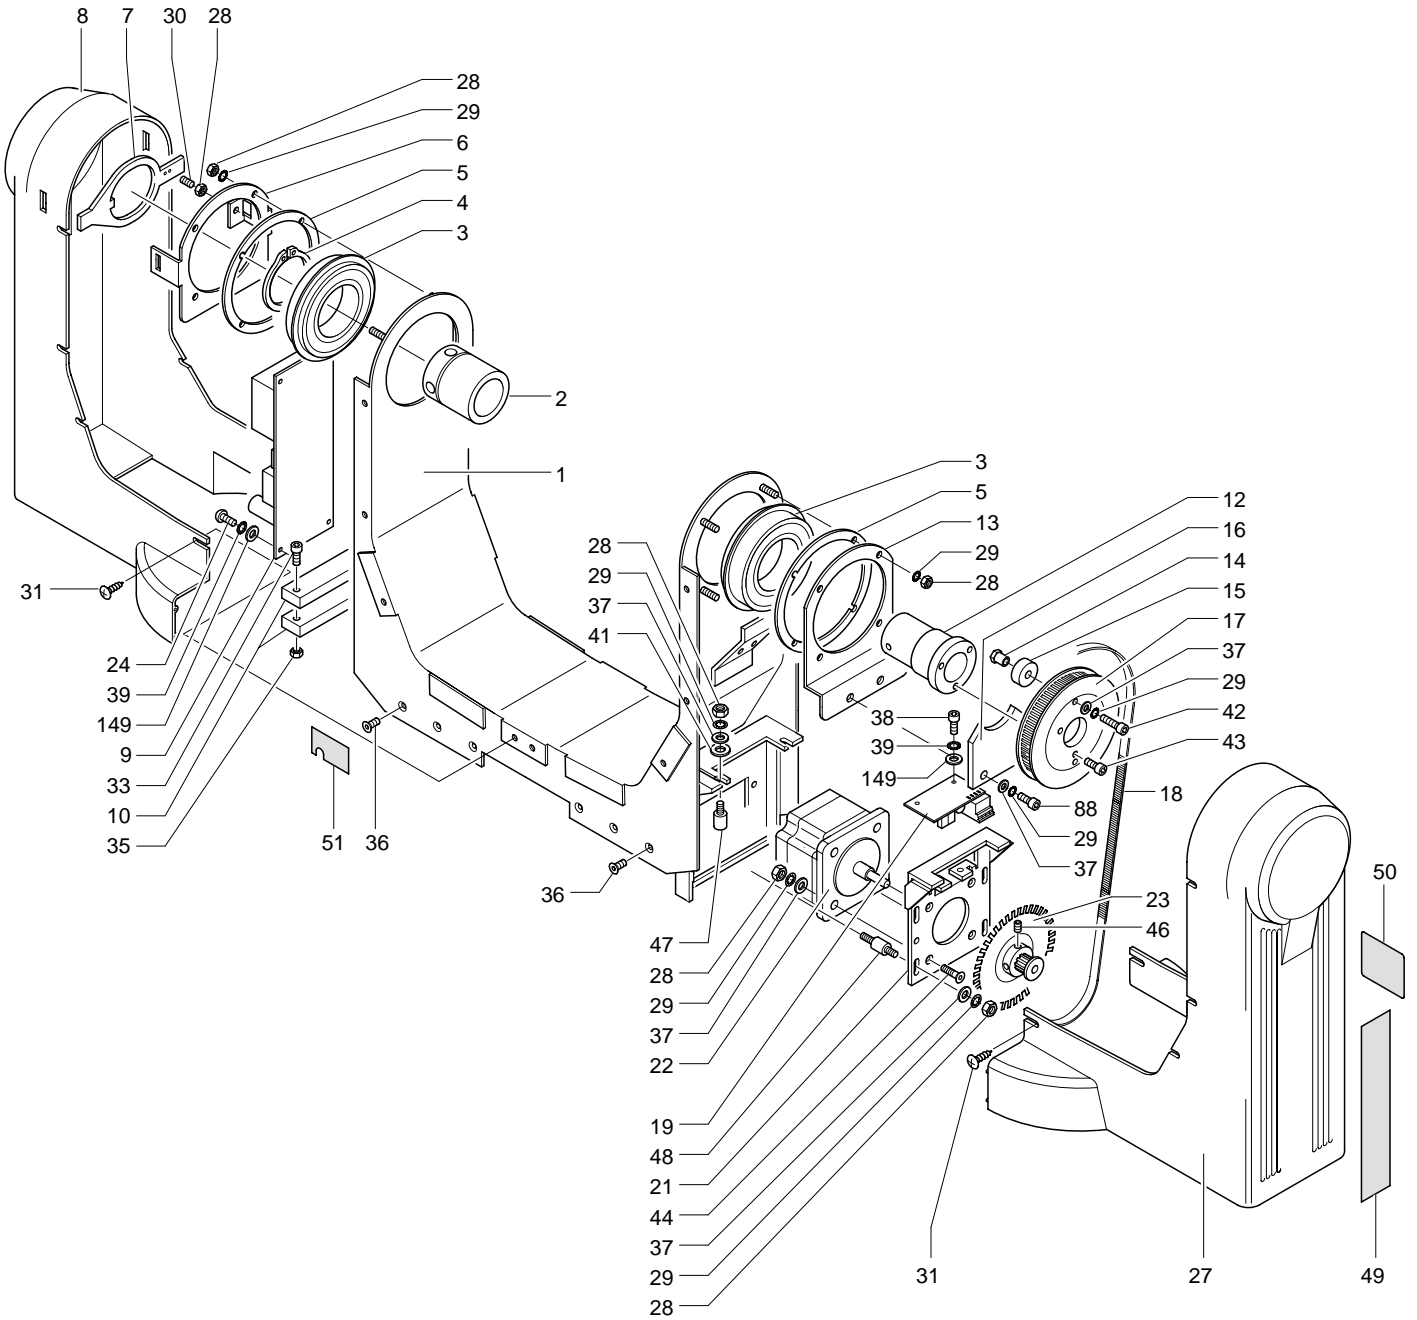

STAGE COLOR 575

Yoke assembly 1

STAGE COLOR 575

Moving head assembly

STAGE COLOR 575

Base assembly with
electronic ballast
(200-240V)

STAGE COLOR 575

Base assembly with
electronic ballast
(100-120V)