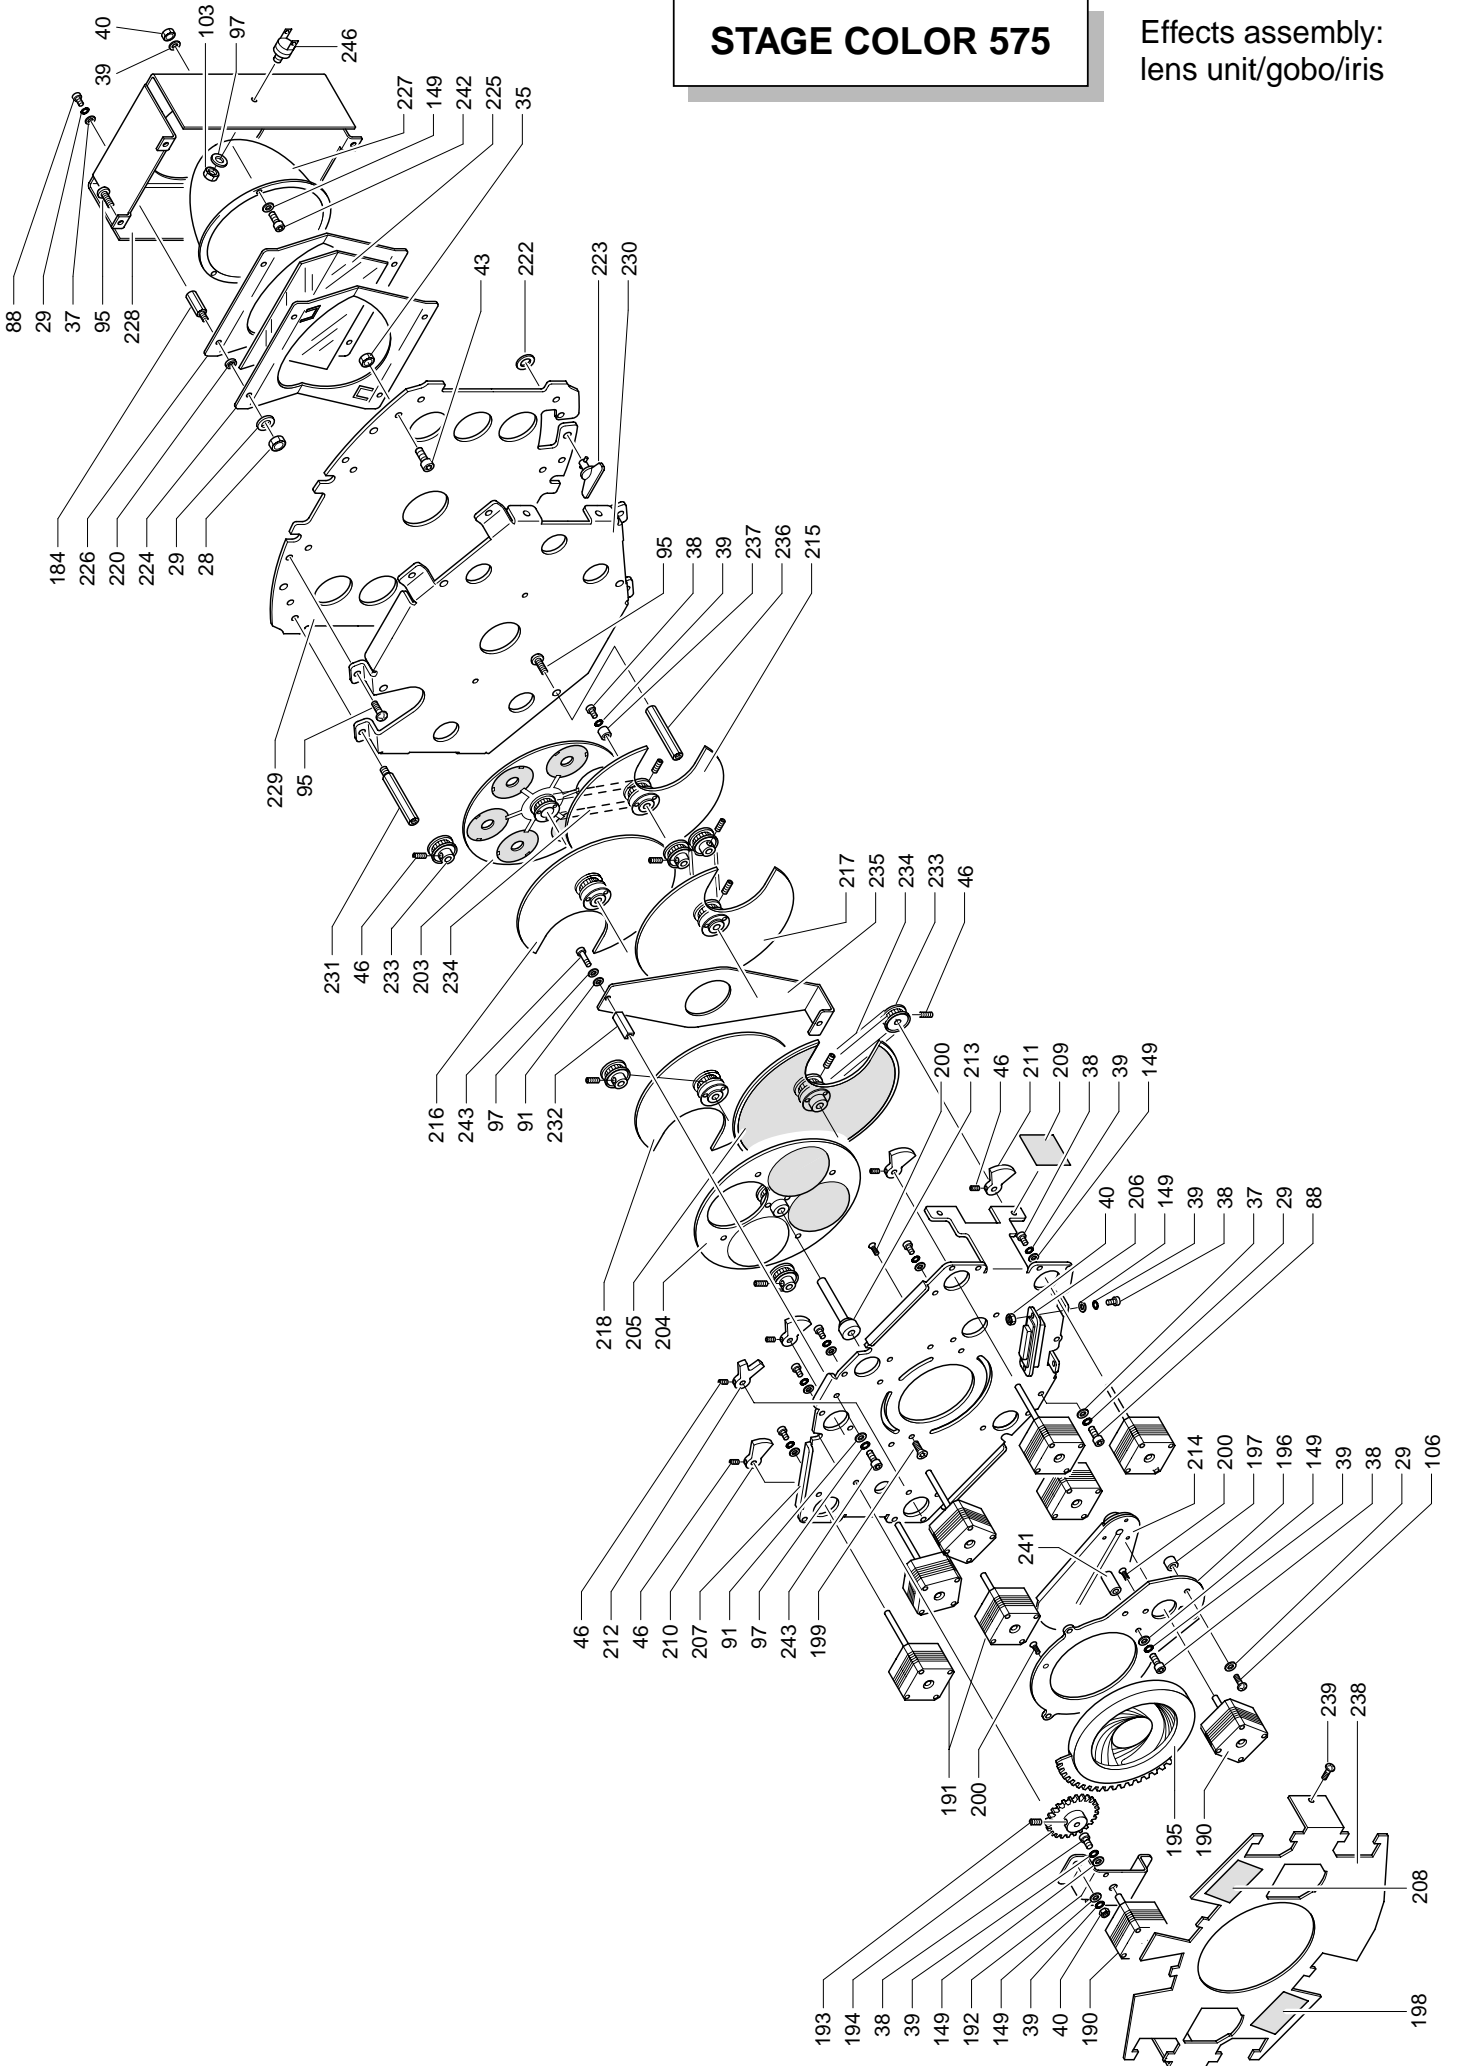

STAGE COLOR 575

Effects assembly:
lens unit/gobo/iris

STAGE COLOR 575

With electronic ballast Code C61013
With electromagnetic ballast Code C61014

N.	ELECTRONIC 200 - 240V	ELECTRONIC 100 - 120V	ELECTRO- MAGNETIC
1	183046/801	183046/801	183046/801
2	080271/001	080271/001	080271/001
3	021017	021017	021017
4	020602/006	020602/006	020602/006
5	080653/001	080653/001	080653/001
6	183024/001	183024/001	183024/001
7	183025/001	183025/001	183025/001
8	183059/001	183059/001	183059/001
9	184044/802	184044/802	185013/801
10	184054/001	184054/001	184054/001
11	081996/001	081996/001	081996/001
12	080281/001	080281/001	080281/001
13	183017/801	183017/801	183017/801
14	081527/001	081527/001	081527/001
15	081044/003	081044/003	081044/003
16	183048/001	183048/001	183048/001
17	082027/801	082027/801	082027/801
18	021725	021725	021725
19	699064/001	699064/001	699064/001
20	699065/001	699065/001	699065/001
21	183131/001	183131/001	183131/001
22	031901	031901	031901
23	081245/802	081245/802	081245/802
24	020004/001	020004/001	020004/001
25	081267/801	081267/801	081267/801
26	020204/001	020204/001	020204/001
27	082011/001	082011/001	082011/001
28	020106/003	020106/003	020106/003
29	020201/003	020201/003	020201/003
30	021102/001	021102/001	021102/001
31	020032/001	020032/001	020032/001
32	020031/001	020031/001	020031/001
33	020002/049	020002/049	020002/049
34	080165/001	080165/001	080165/001
35	020101/002	020101/002	020101/002
36	020005/012	020005/012	020005/012
37	020210/007	020210/007	020210/007
38	020002/002	020002/002	020002/002
39	020201/002	020201/002	020201/002
40	020106/002	020106/002	020106/002
41	020212/006	020212/006	020212/006
42	020002/011	020002/011	020002/011
43	020002/057	020002/057	020002/057
44	020005/014	020005/014	020005/014
45	020212/005	020212/005	020212/005
46	020016/002	020016/002	020016/002
47	021209	021209	021209
48	021210	021210	021210
49	081969	081969	081969
50	081974/001	081974/001	081974/001
51	081977/001	081977/001	081977/001
52	082017/001	082017/001	082017/001
53	080874/001	080874/001	080874/001
54	082013/001	082013/001	082013/001
55	020131	020131	020131
56	020218	020218	020218
57	021016	021016	021016
58	081022/001	081022/001	081022/001
59	080651/001	080651/001	080651/001
60	082020/801	082020/801	082020/801
61	082018/001	082018/001	082018/001
62	183006/001	183006/001	183006/001
63	183133/001	183133/001	183133/001
64	021727	021727	021727
65	082026/001	082026/001	082026/001
66	080269/001	080269/001	080269/001