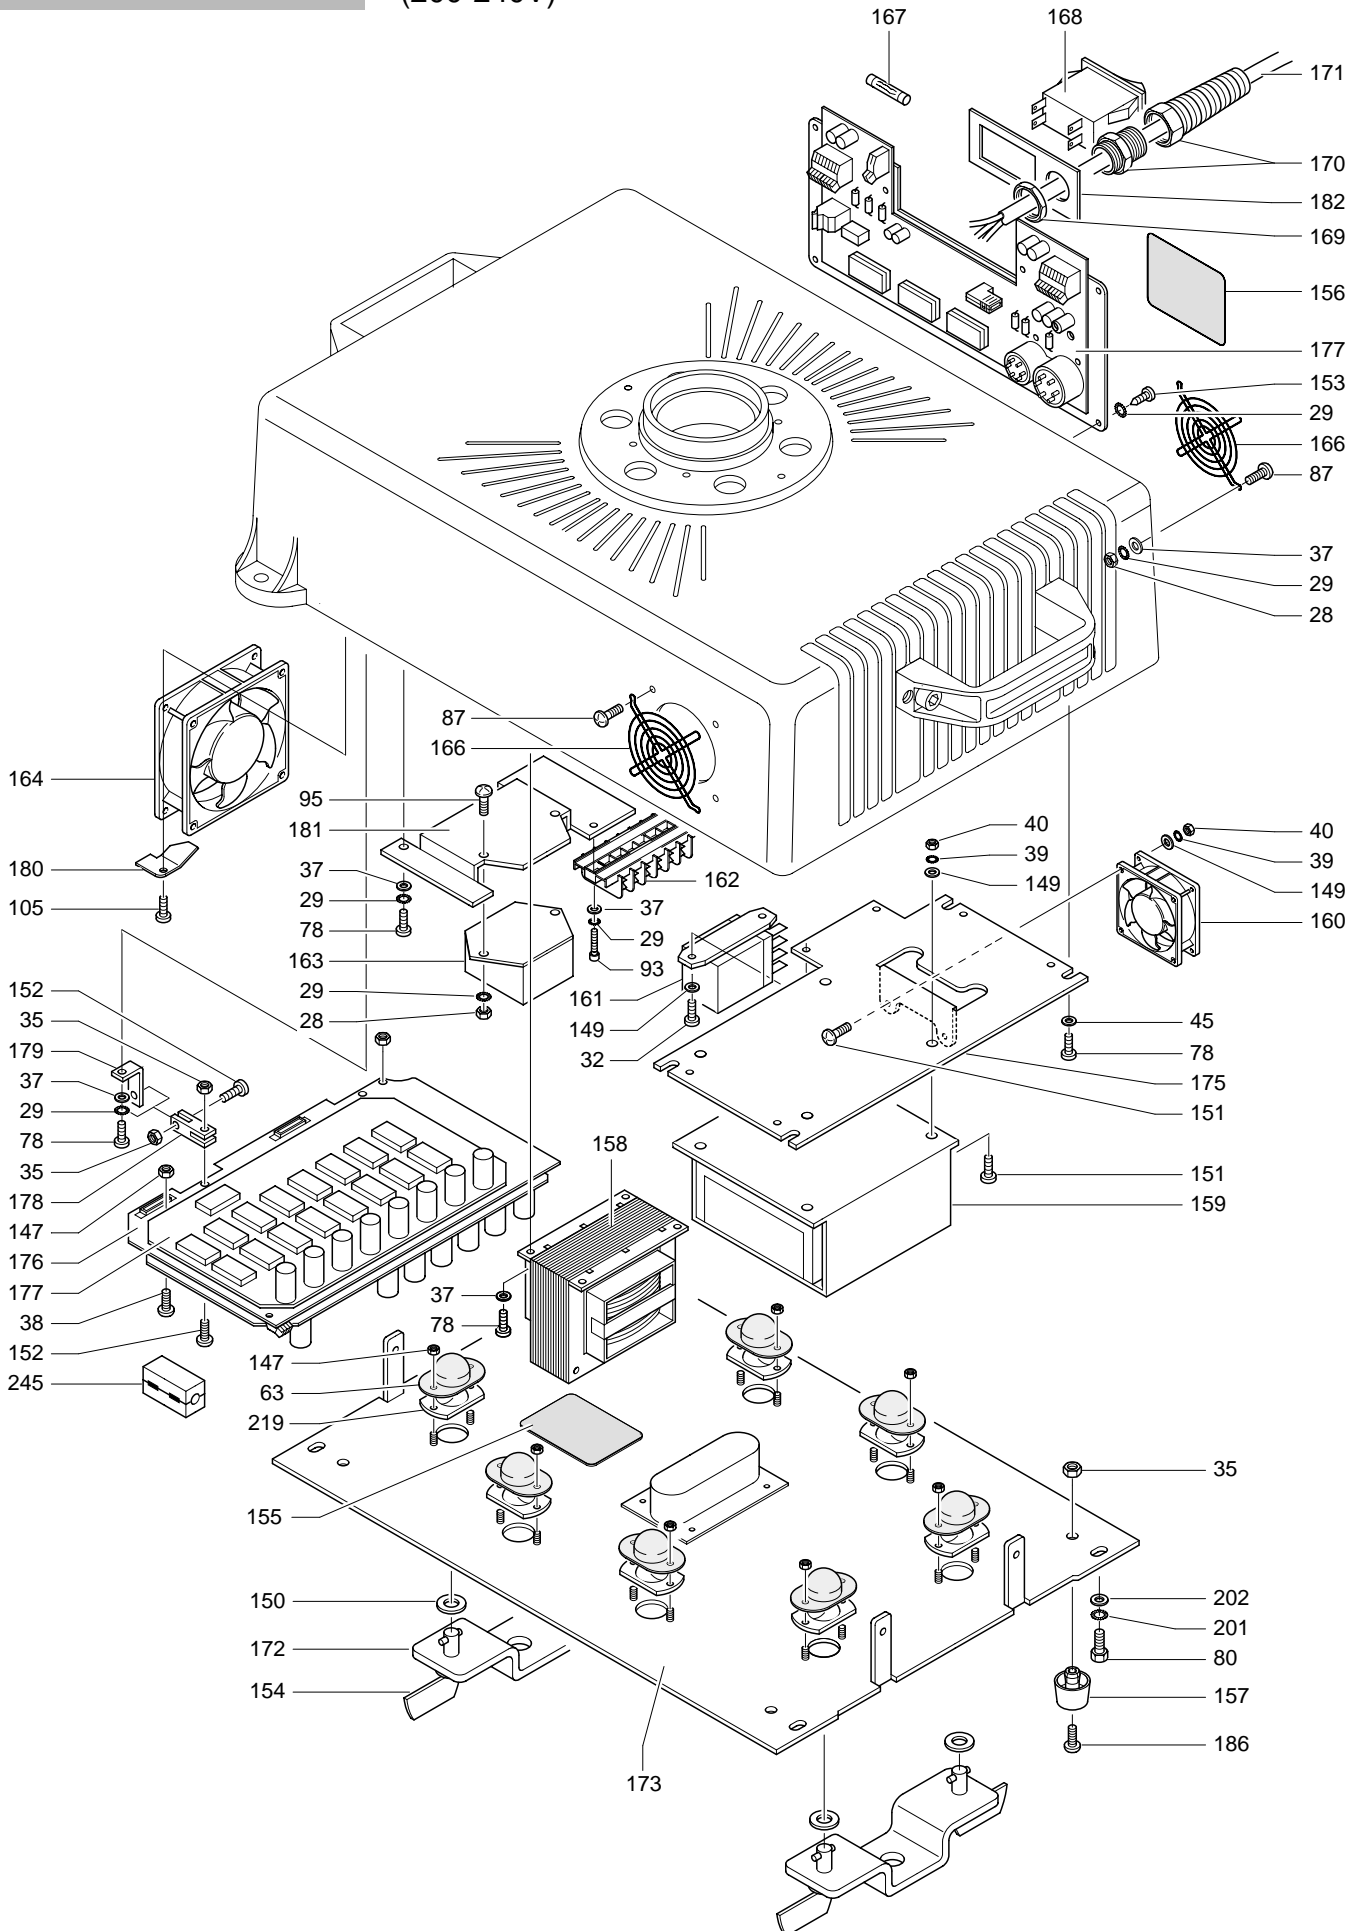

STAGE COLOR 575

Yoke assembly 1

STAGE COLOR 575

Moving head assembly

STAGE COLOR 575

Base assembly with
electronic ballast
(200-240V)

STAGE COLOR 575

Base assembly with
electronic ballast
(100-120V)