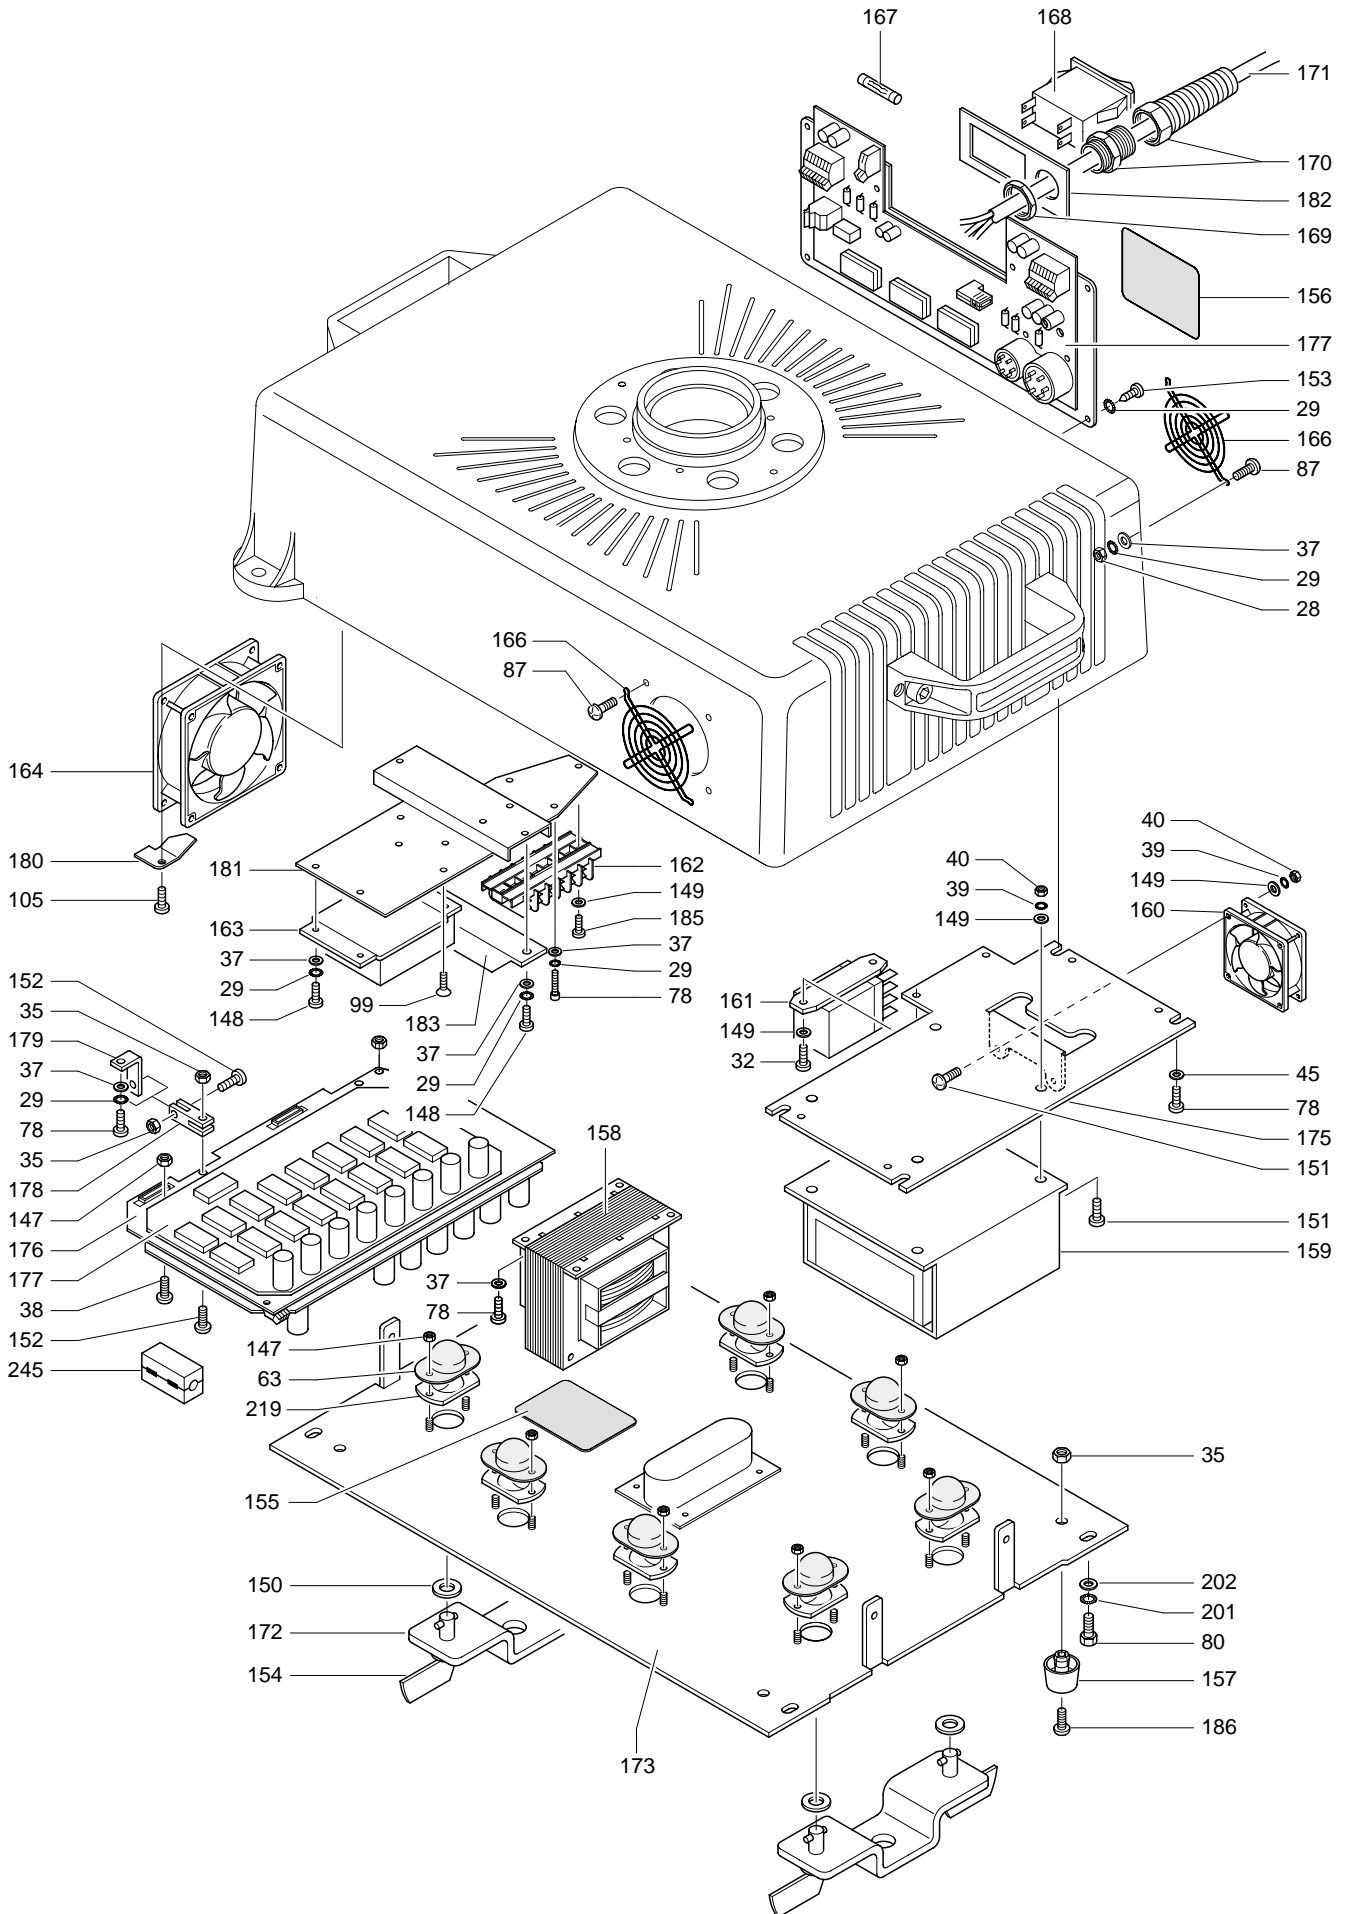

STAGE COLOR 575

Yoke assembly 1

STAGE COLOR 575

Moving head assembly

STAGE COLOR 575

Base assembly with
electronic ballast
(200-240V)

STAGE COLOR 575

Base assembly with
electronic ballast
(100-120V)