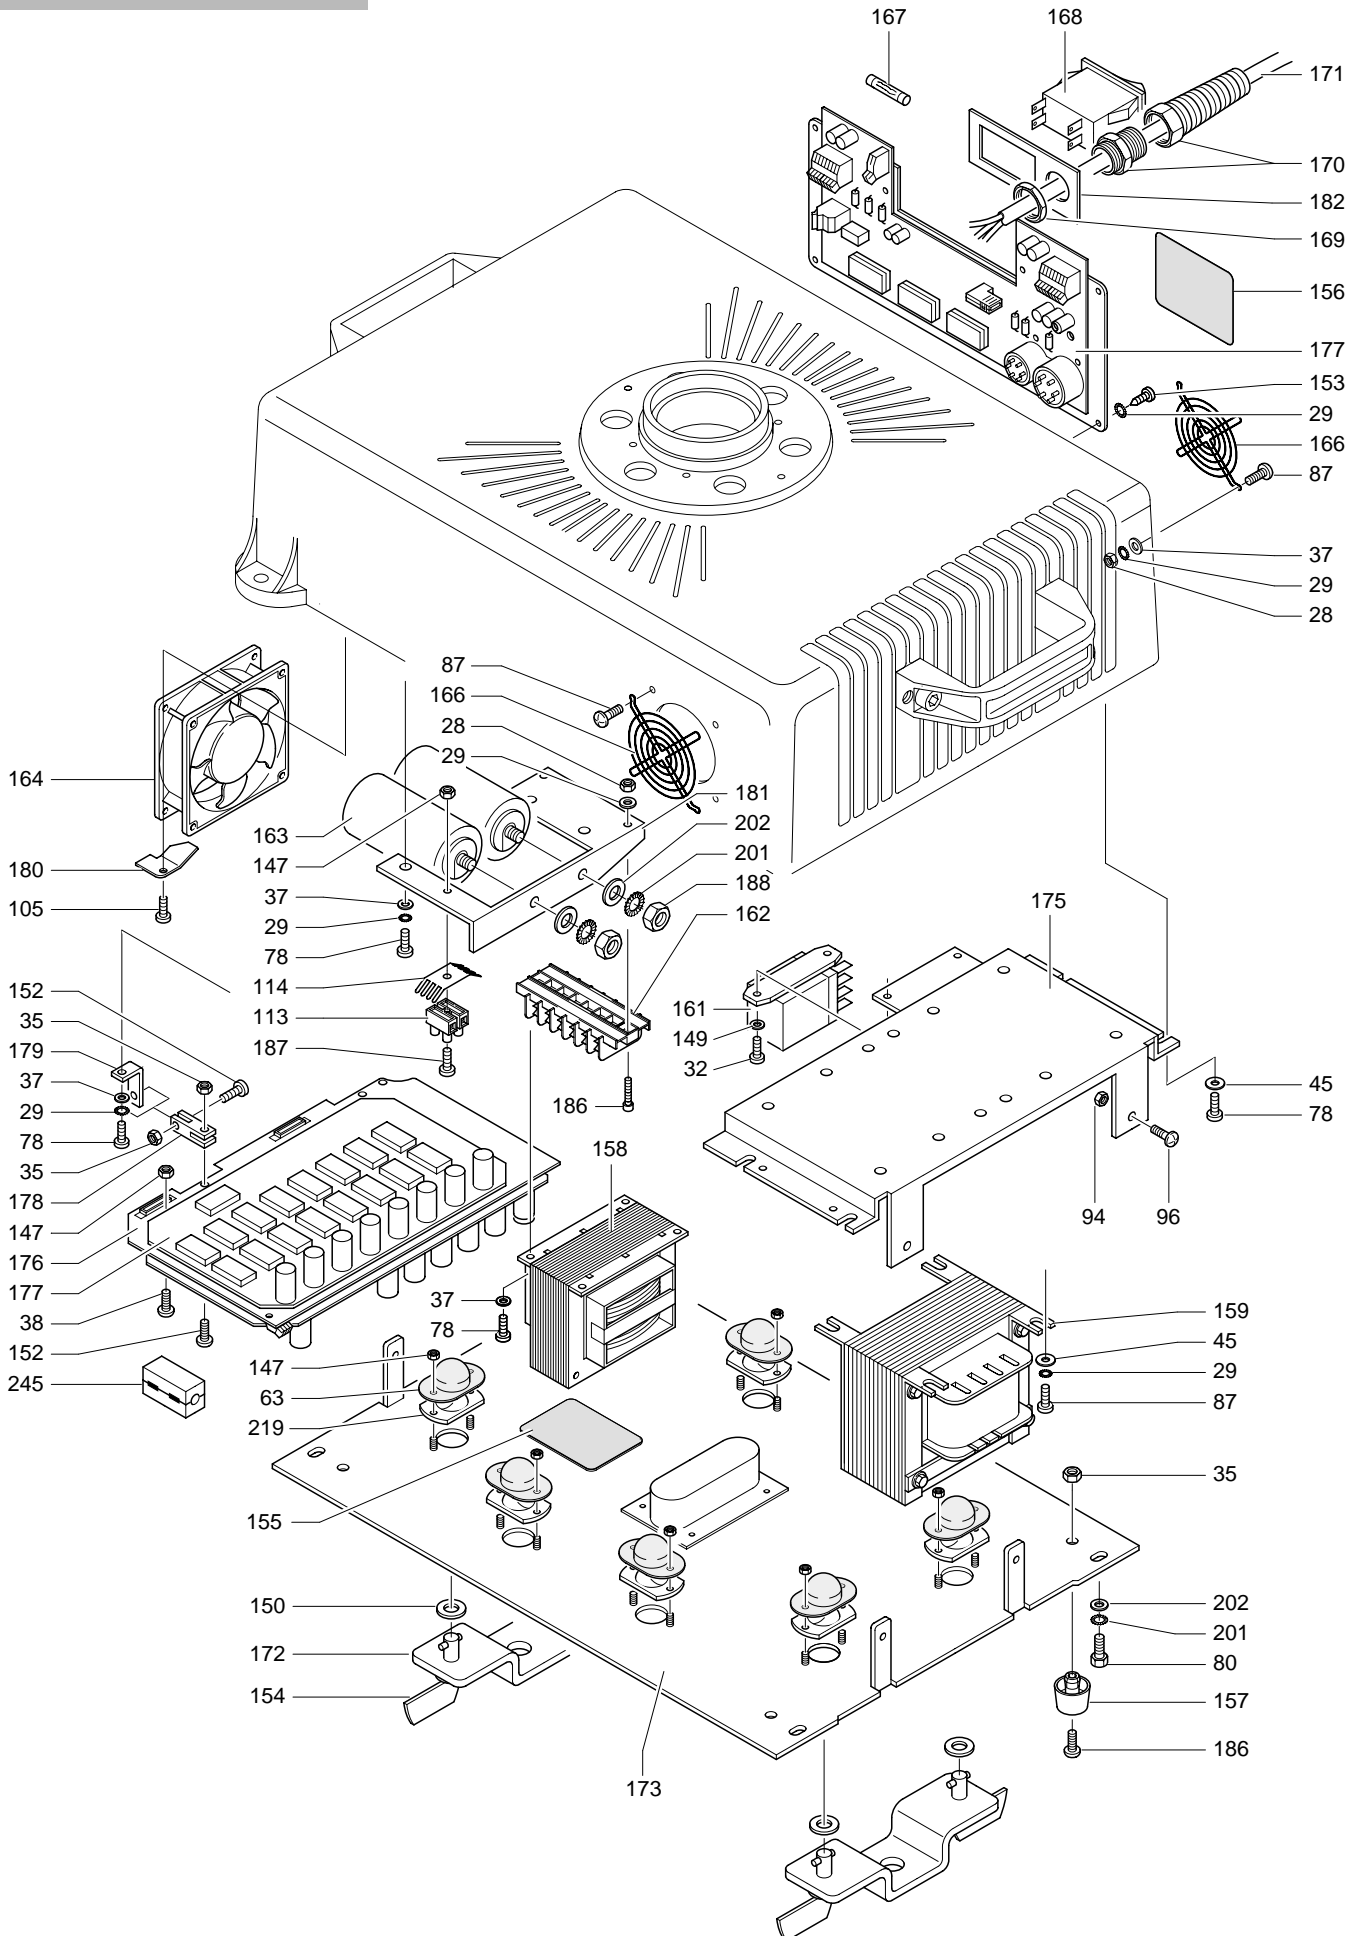

STAGE COLOR 575

Base assembly with electromagnetic ballast