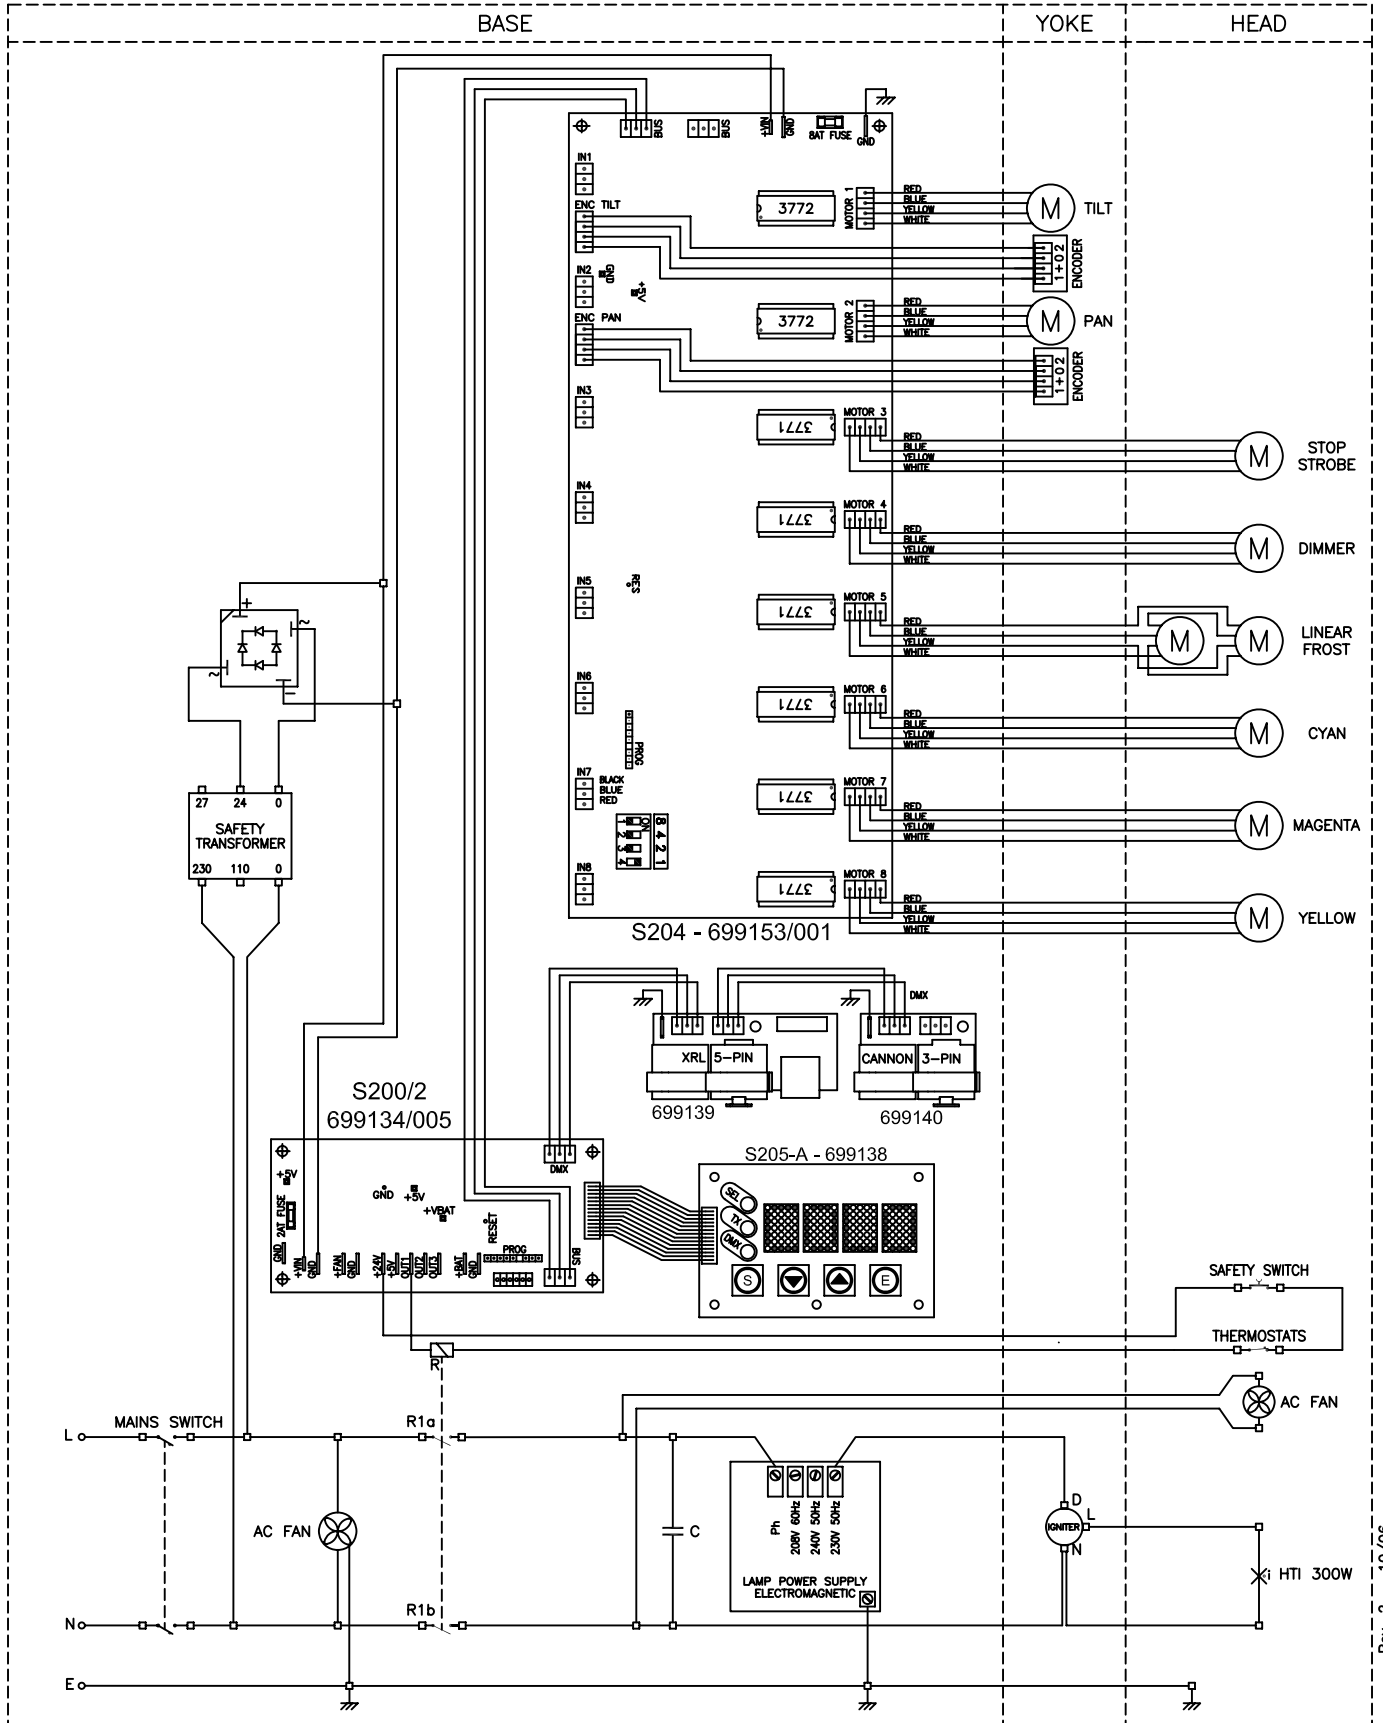

# STAGE COLOR 300 AE

## 208V - 240V 50/60Hz version

# STAGE COLOR 300 AE

120V - 60Hz version

# STAGE COLOR 300 AE

100V - 50/60Hz version