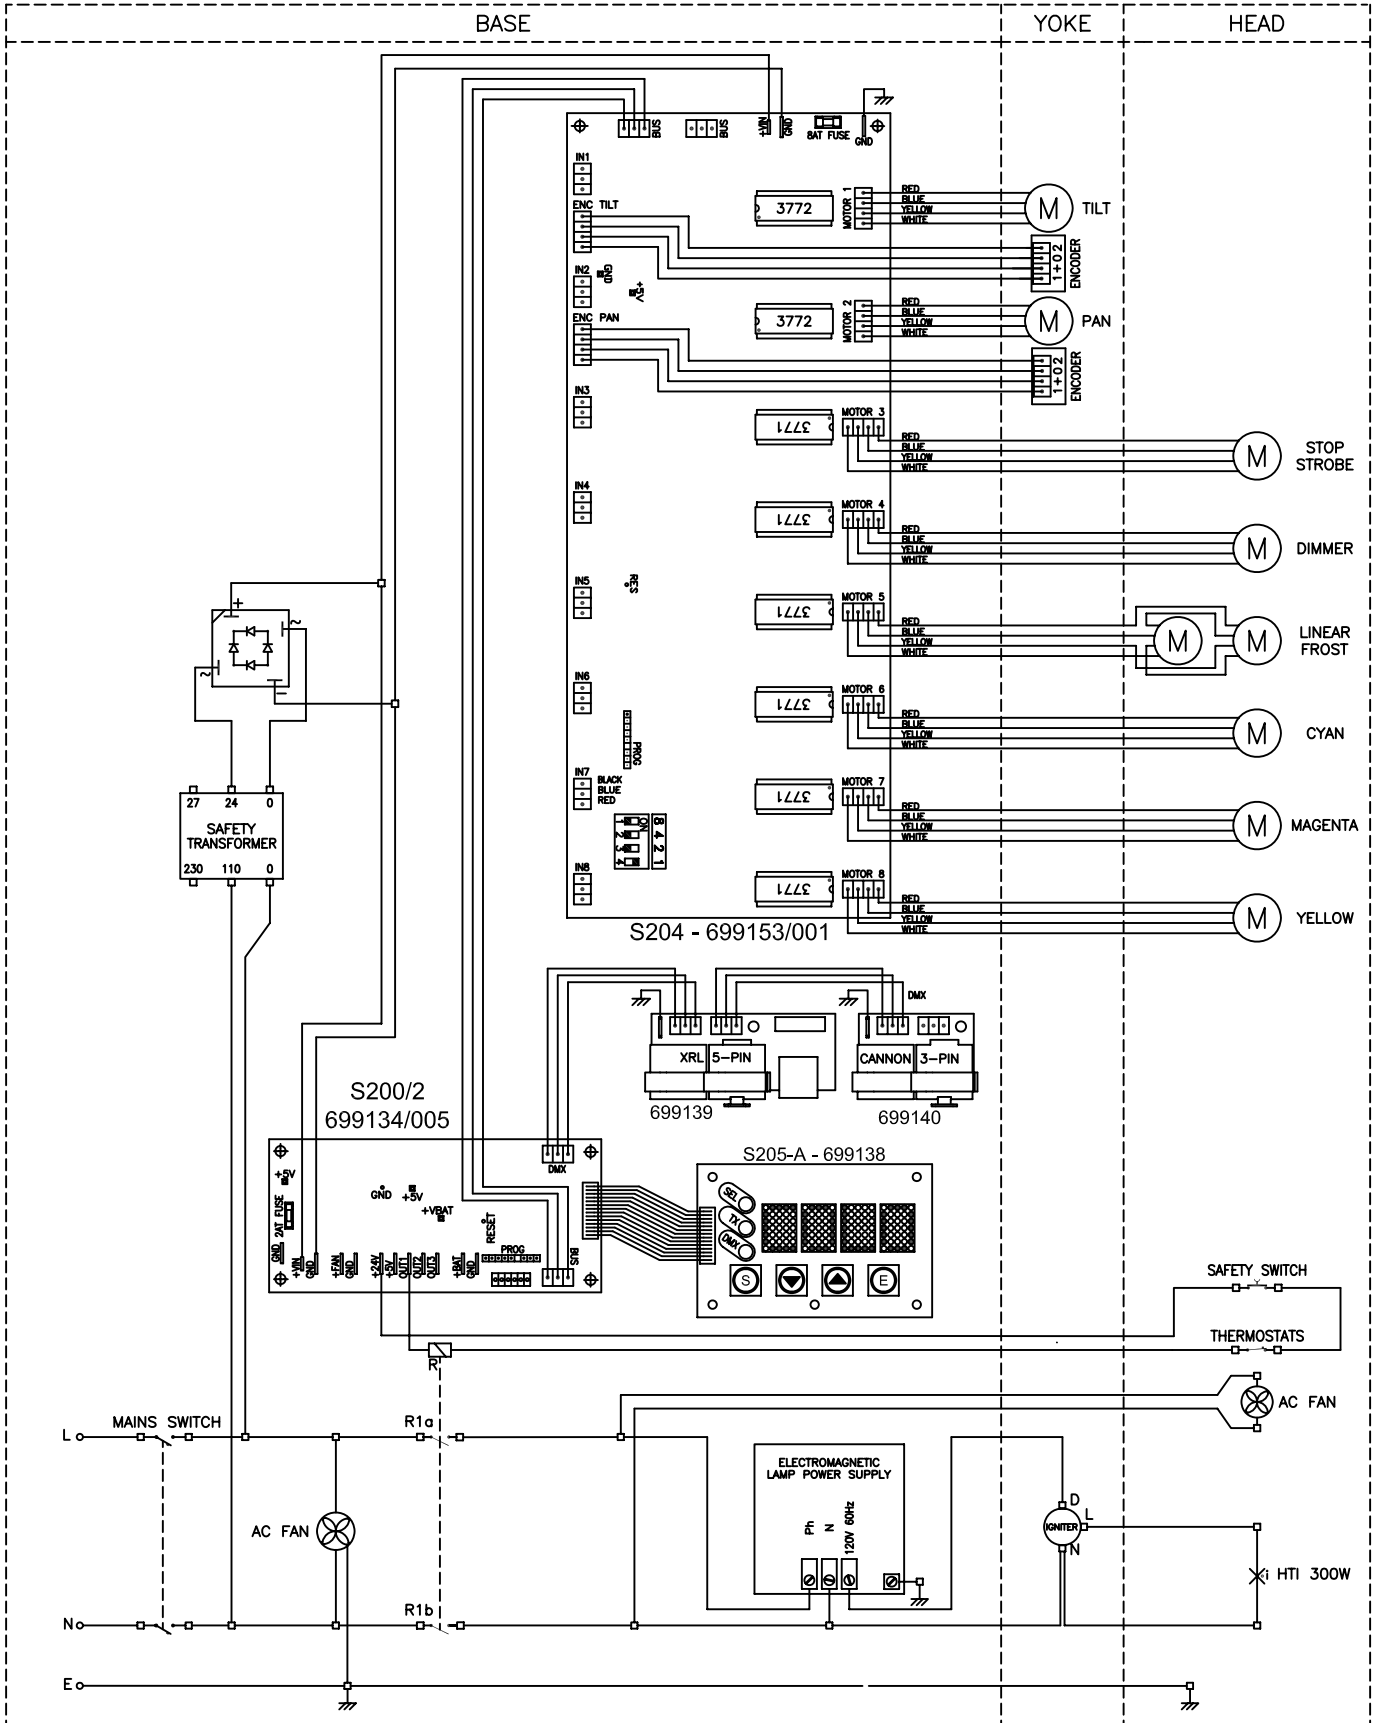

# STAGE COLOR 300 AE

## 208V - 240V 50/60Hz version

# STAGE COLOR 300 AE

120V - 60Hz version

# STAGE COLOR 300 AE

100V - 50/60Hz version