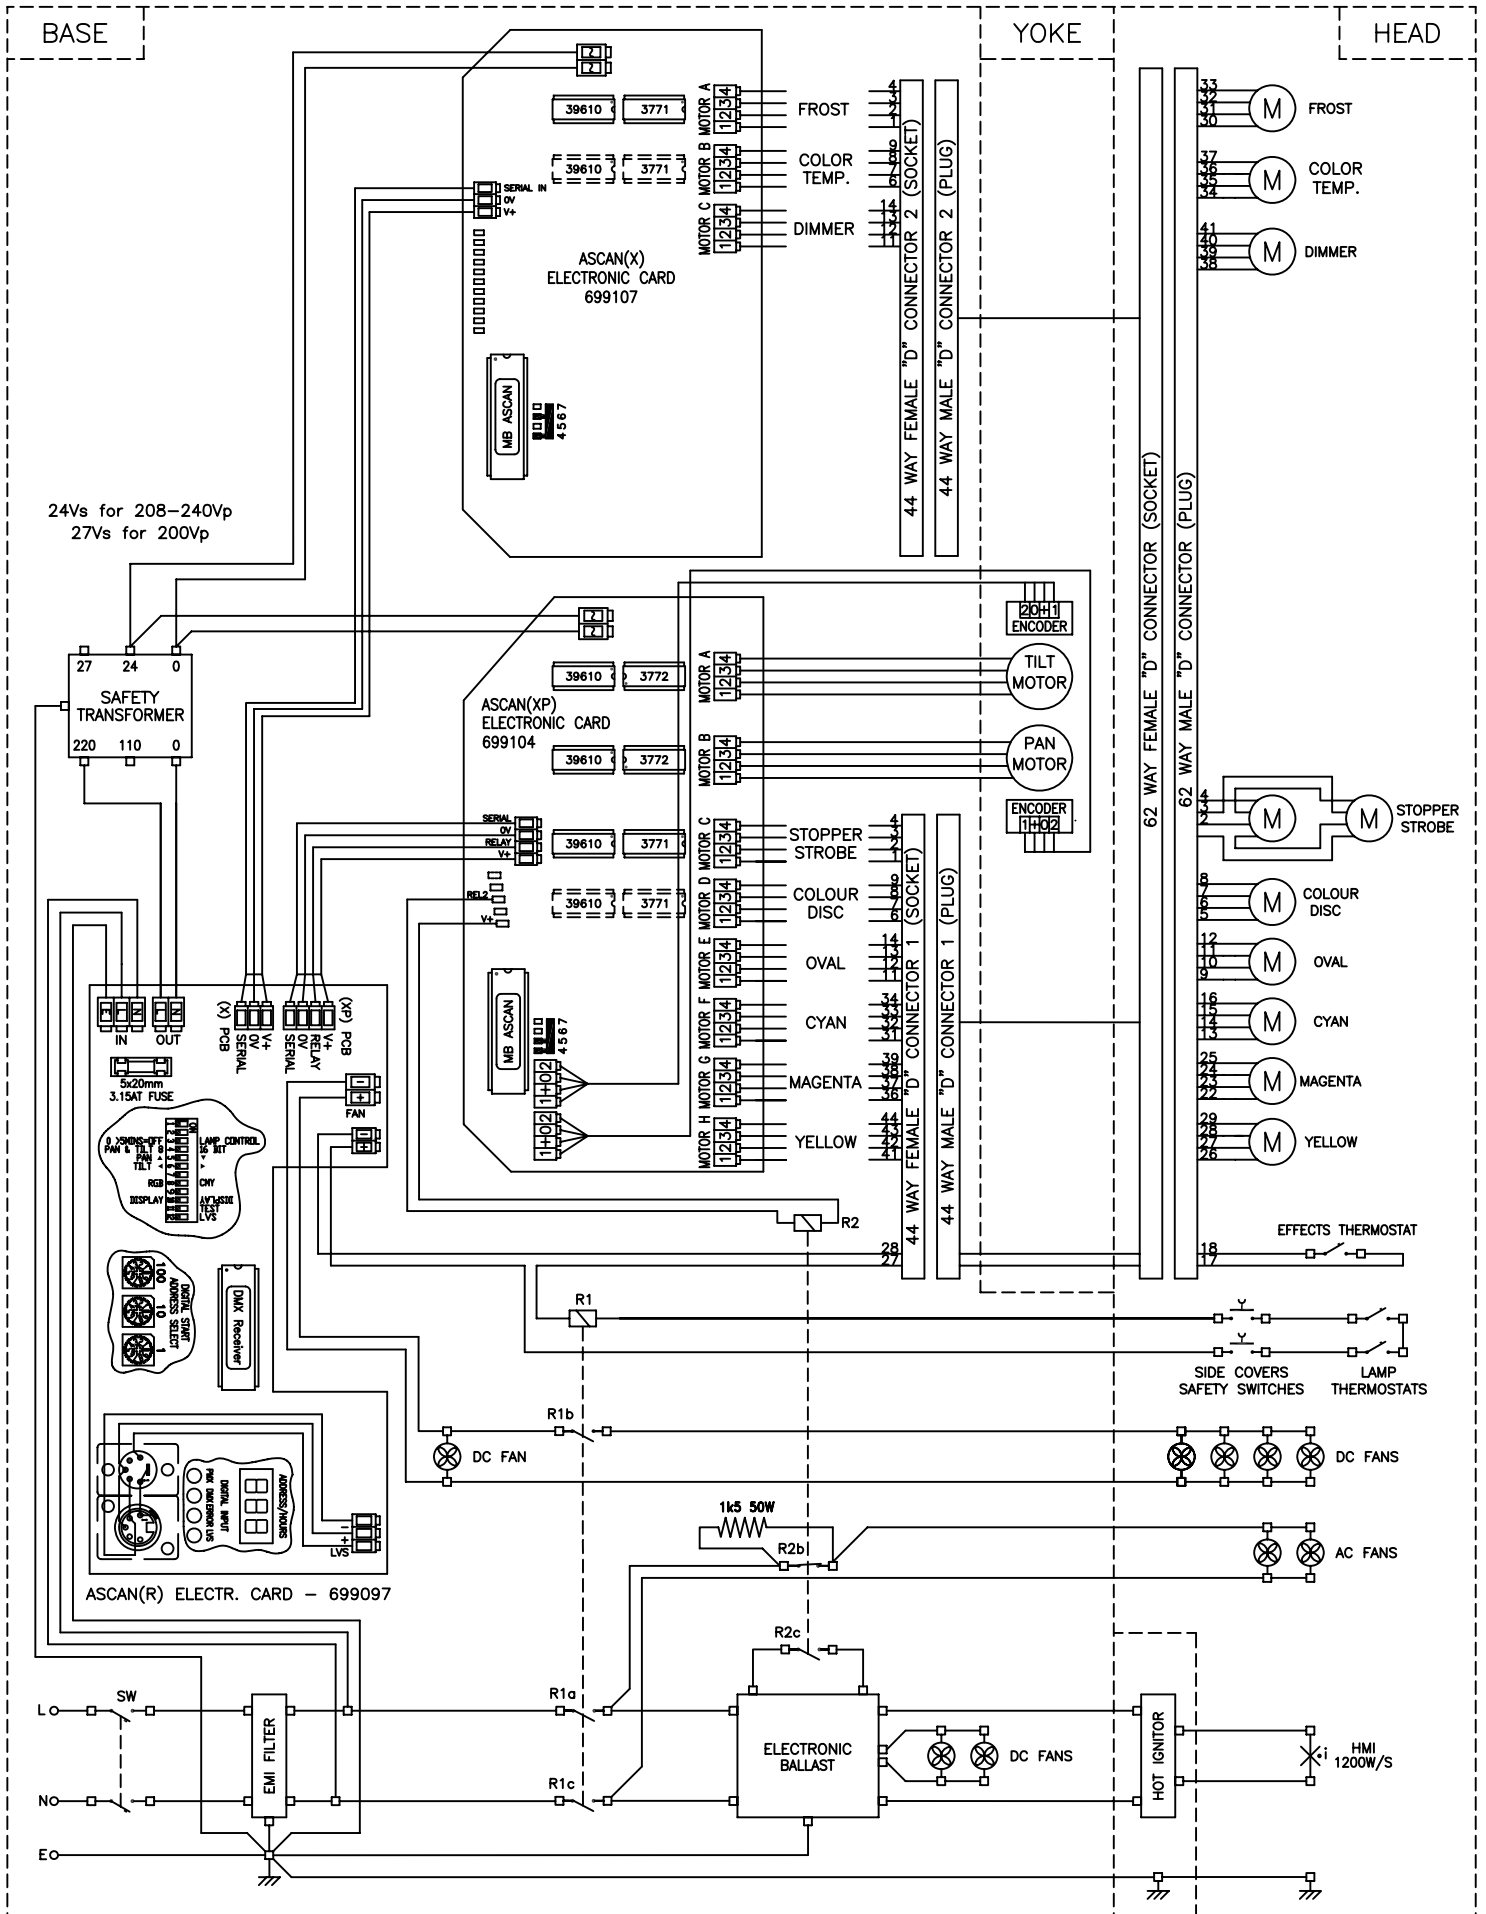

STAGE COLOR 1200 SV

Magnetic ballast version (200 - 240V)

STAGE COLOR 1200 SV

Electronic ballast version (200 - 240V)

STAGE COLOR 1200 SV

Electronic ballast version (100 - 120V)