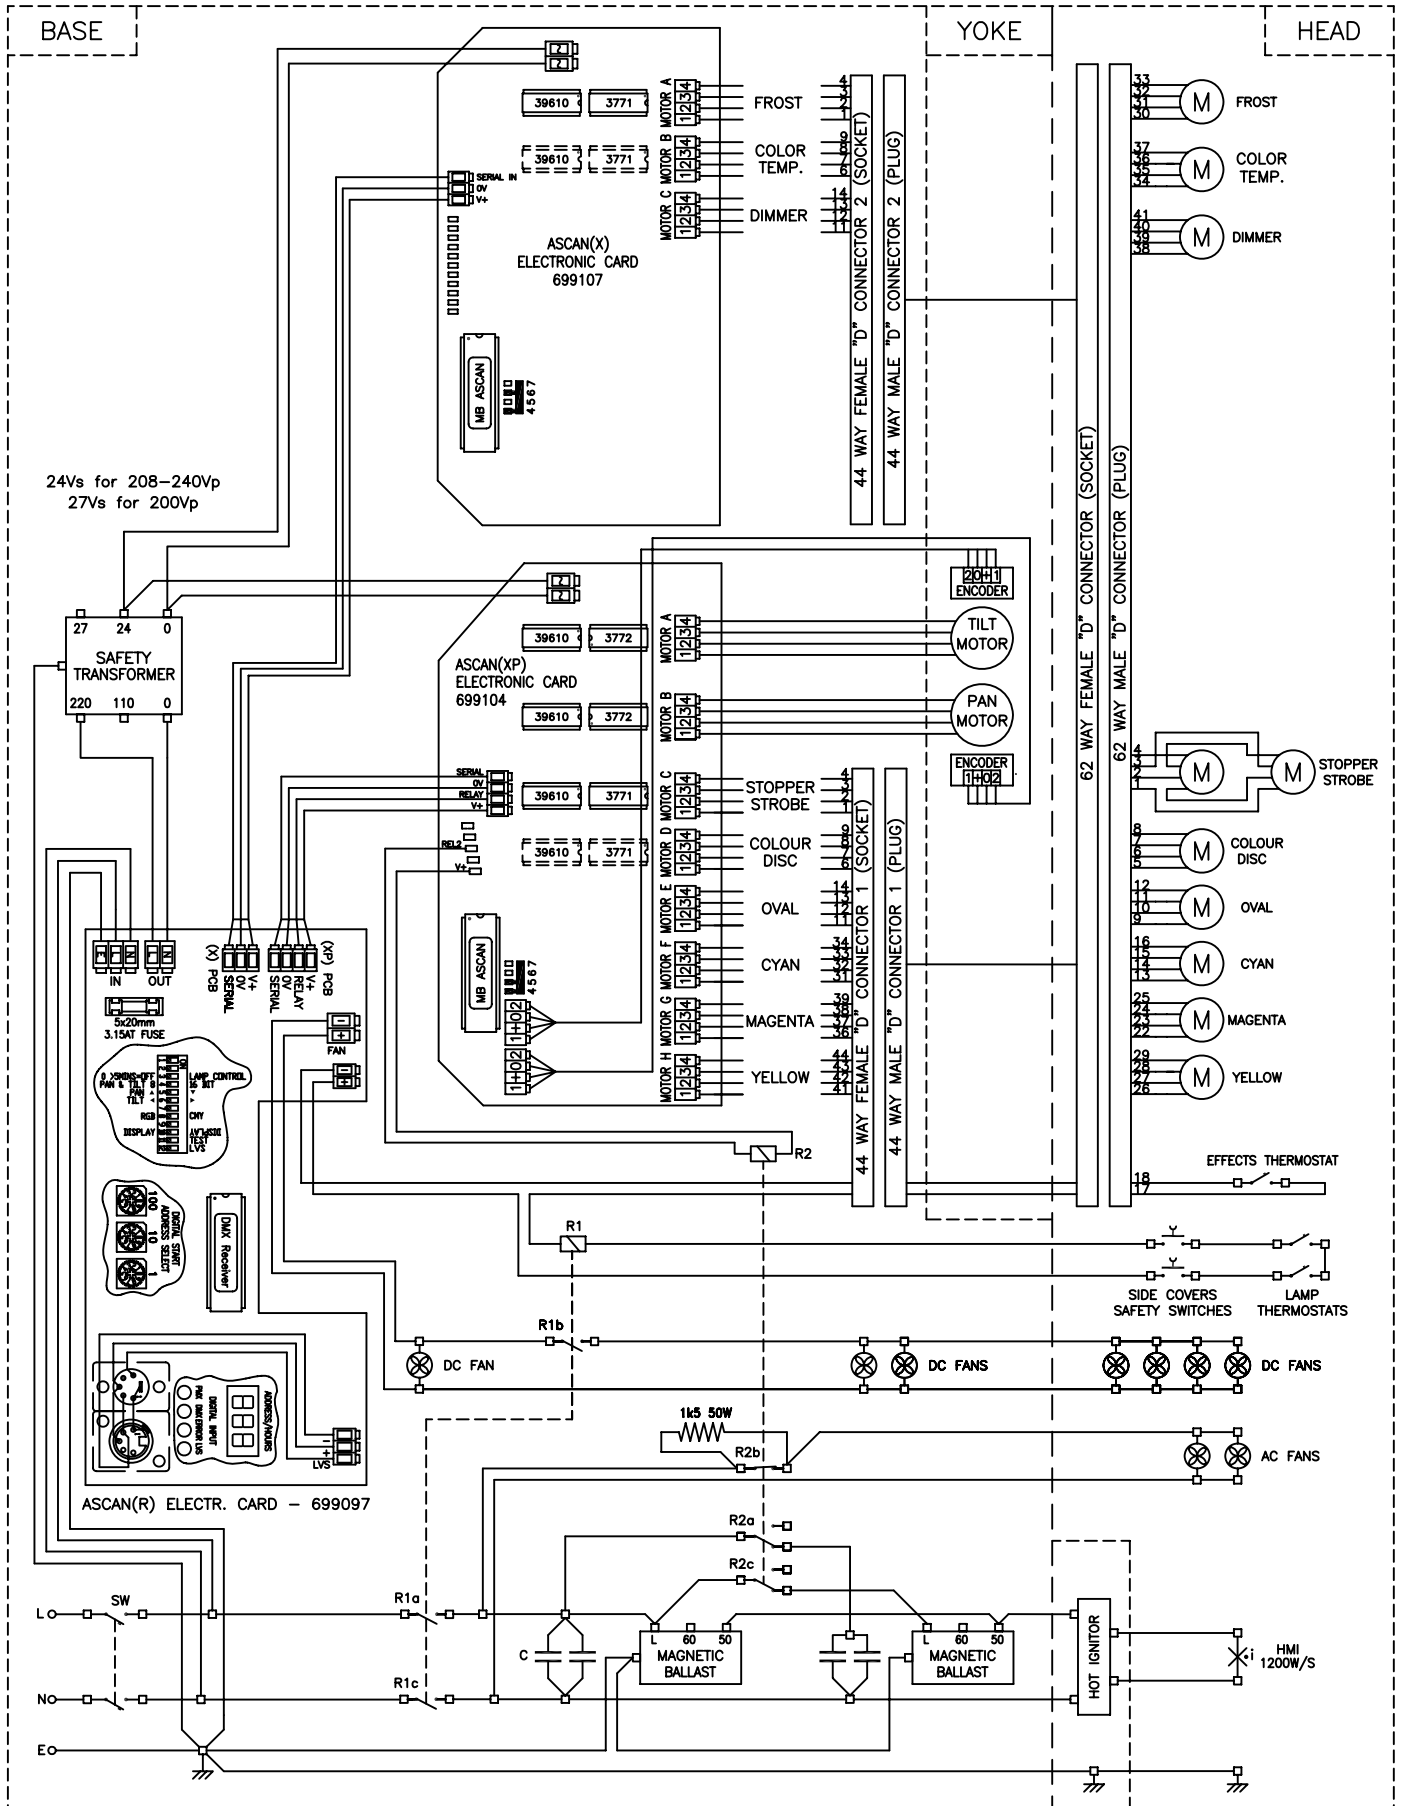

STAGE COLOR 1200 SV

Magnetic ballast version (200 - 240V)

STAGE COLOR 1200 SV

Electronic ballast version (200 - 240V)

STAGE COLOR 1200 SV

Electronic ballast version (100 - 120V)