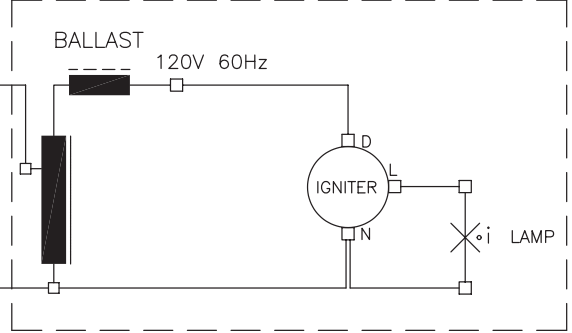

MINISCAN HP3

100V 50/60Hz version

120V 60Hz version

MINISCAN HP3

200V 50/60Hz version

208-240V 50/60Hz versions