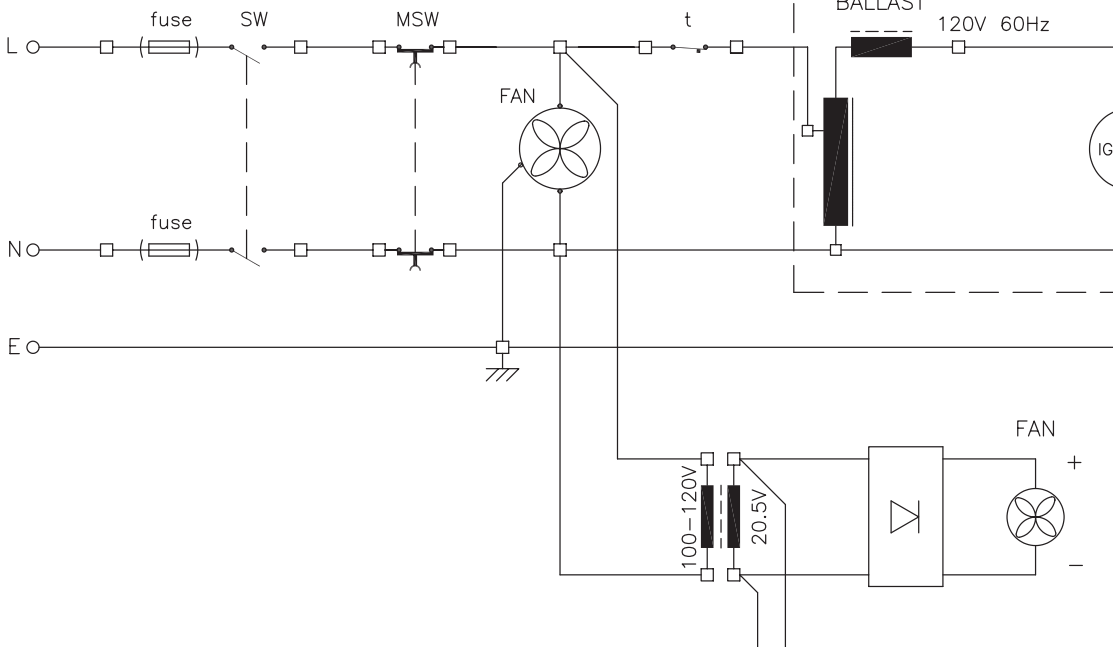

MINISCAN HP3

100V 50/60Hz version

120V 60Hz version

MINISCAN HP3

200V 50/60Hz version

208-240V 50/60Hz versions