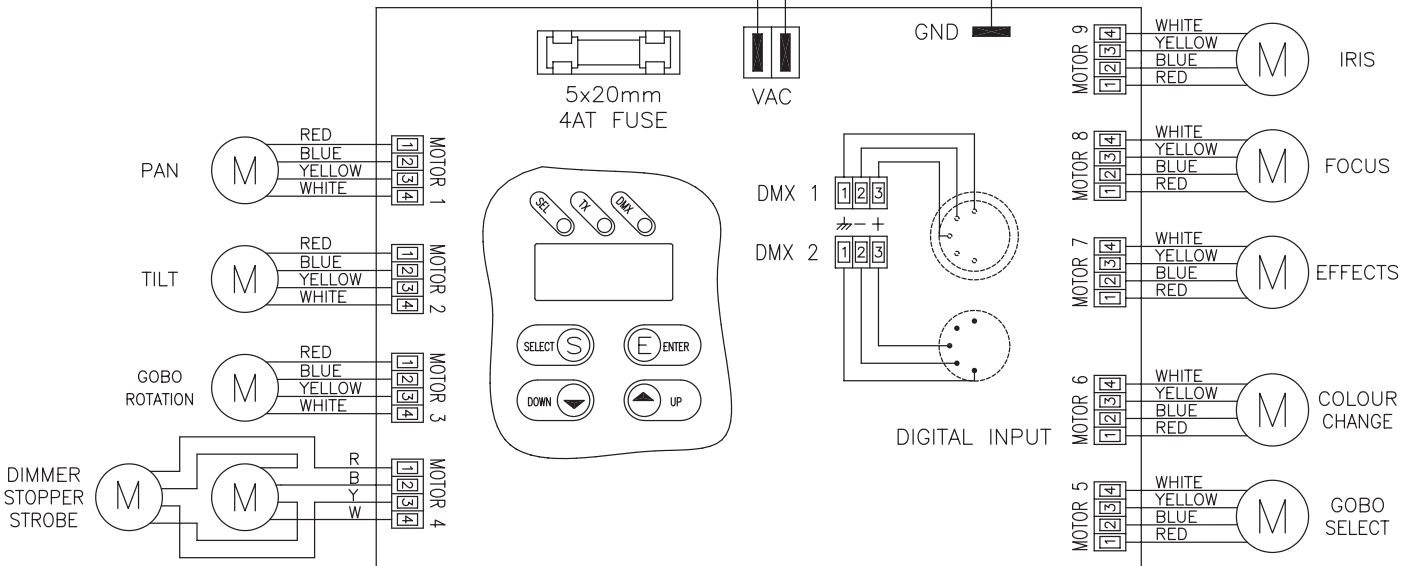

MINISCAN HP3

100V 50/60Hz version

120V 60Hz version

MINISCAN HP3

200V 50/60Hz version

208-240V 50/60Hz versions