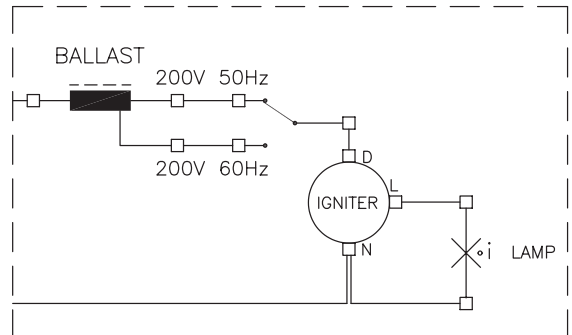

MINISCAN HP3

100V 50/60Hz version

120V 60Hz version

MINISCAN HP3

200V 50/60Hz version

208-240V 50/60Hz versions