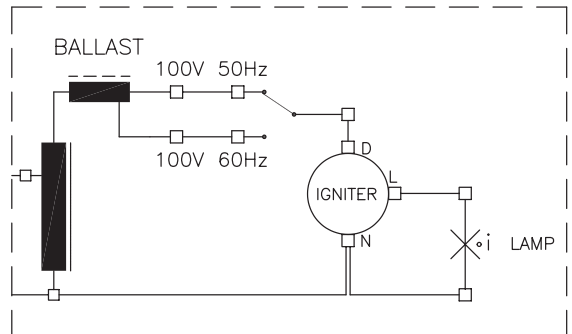

MINISCAN HP3

100V 50/60Hz version

120V 60Hz version

MINISCAN HP3

200V 50/60Hz version

208-240V 50/60Hz versions