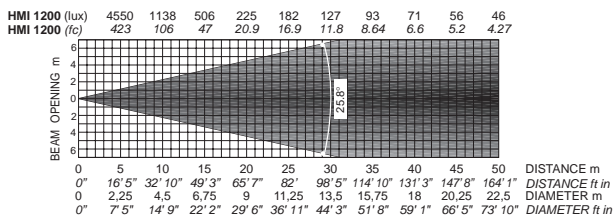

Standard lens unit - with light frost