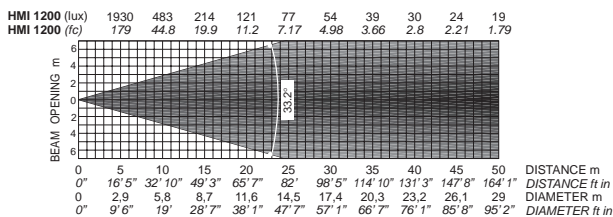

Standard lens unit - with heavy frost