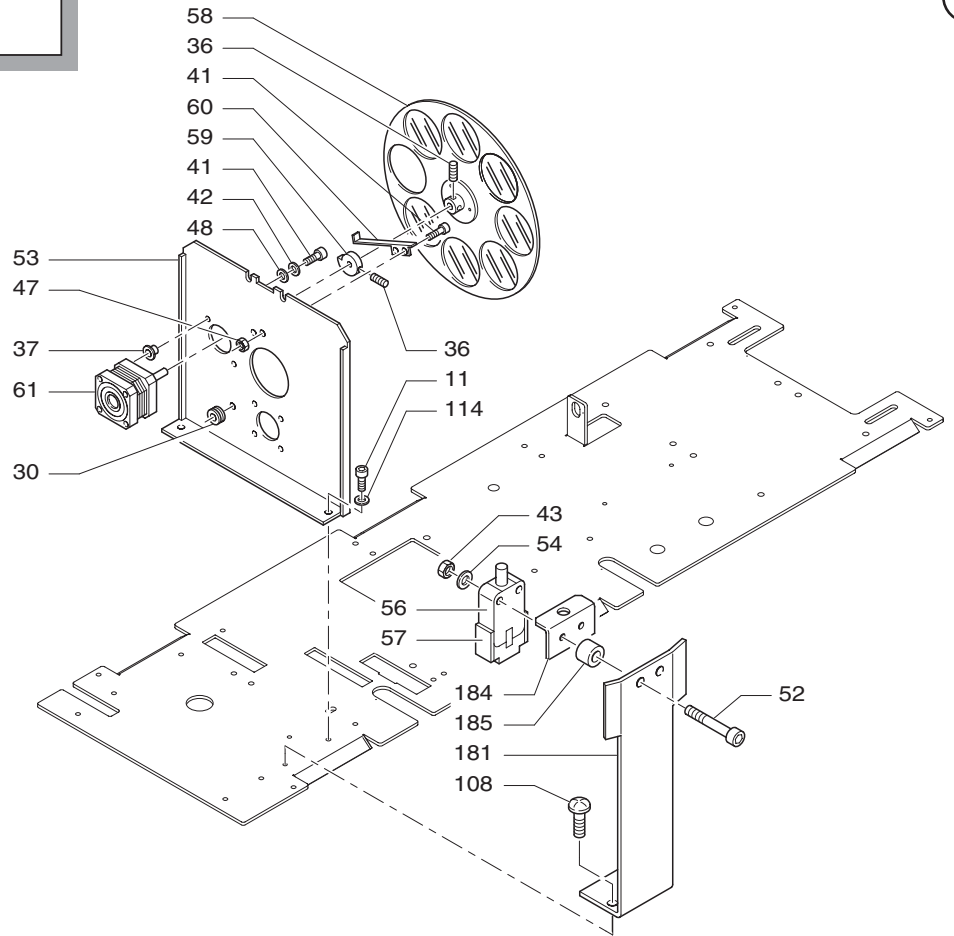

GOLDEN SCAN 4

3

Housing assembly
Code 166206/801