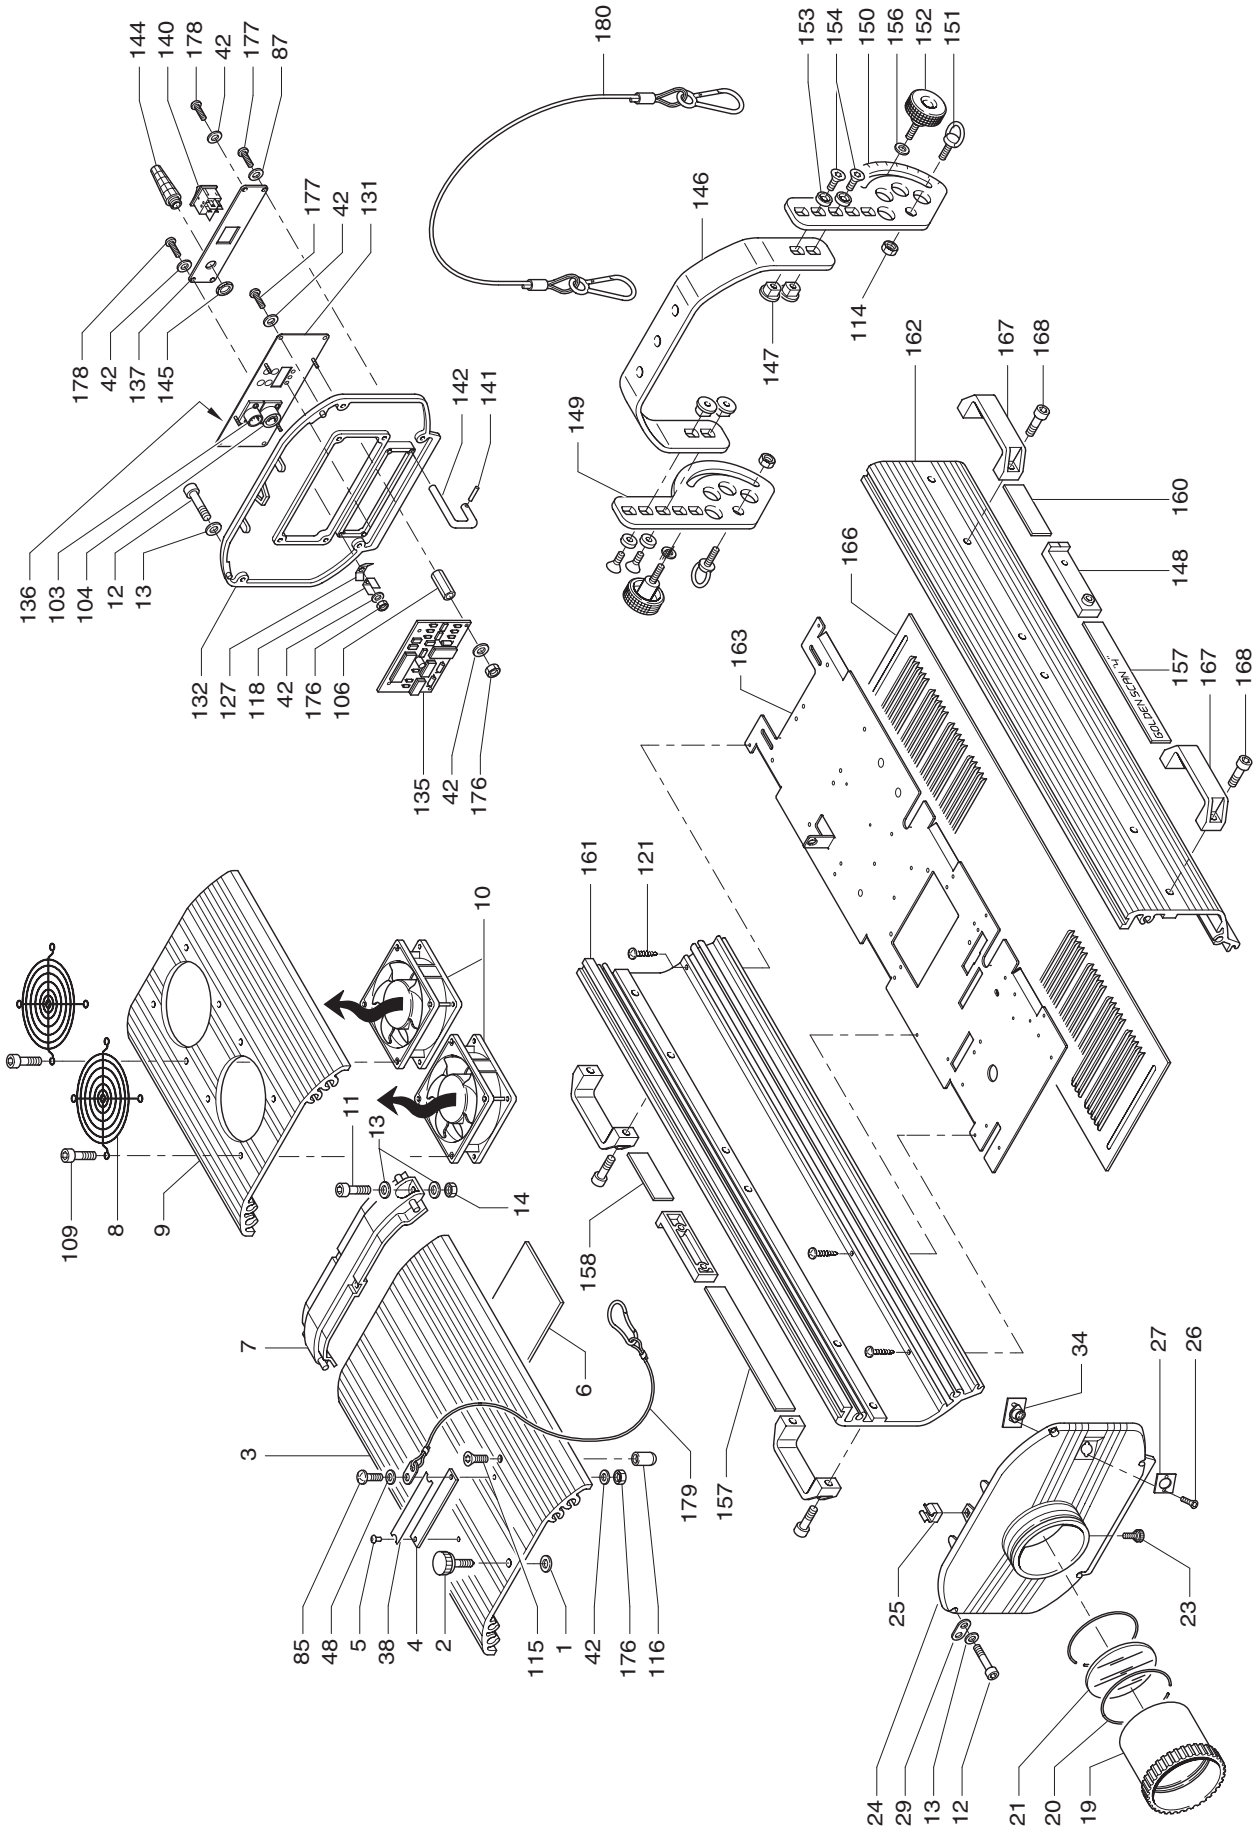

GOLDEN SCAN 4

HMI 1200 Housing assembly

GOLDEN SCAN 4

HMI 1200 Power supply and lamp assembly

GOLDEN SCAN 4

Colour temperature / Prism
Frost assembly
Code 166208/801

①

Dimmer / Stopper / Strobe assembly
Code 166207/801