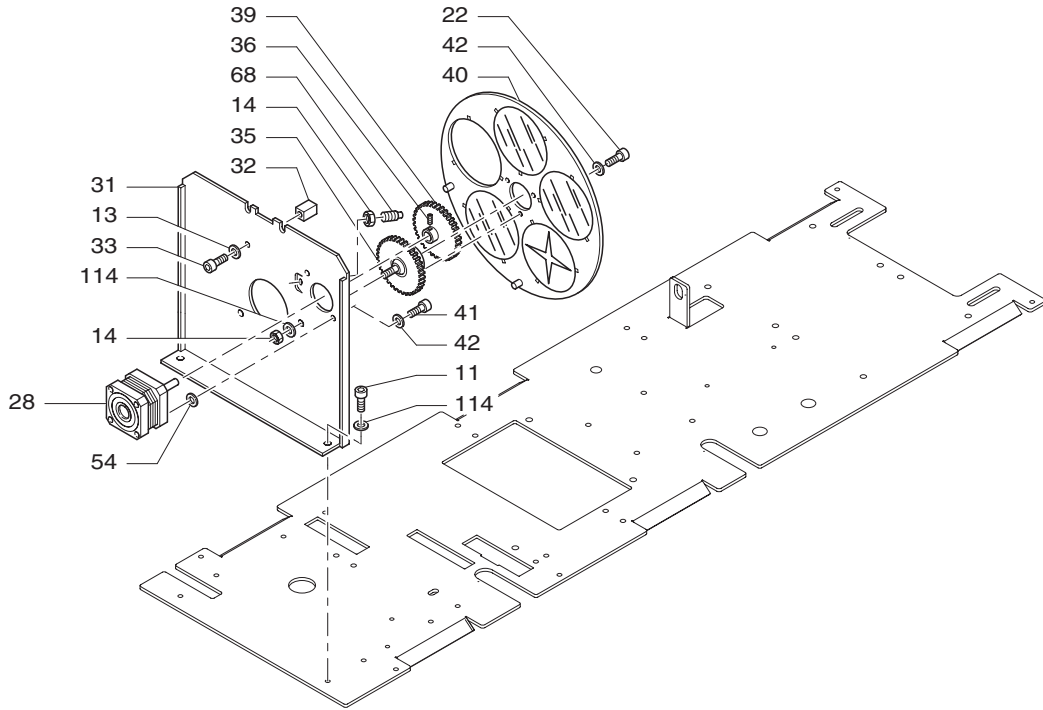

GOLDEN SCAN 4

HMI 1200 Housing assembly

GOLDEN SCAN 4

HMI 1200 Power supply and lamp assembly

GOLDEN SCAN 4

Colour temperature / Prism
Frost assembly
Code 166208/801

①

Dimmer / Stopper / Strobe assembly
Code 166207/801