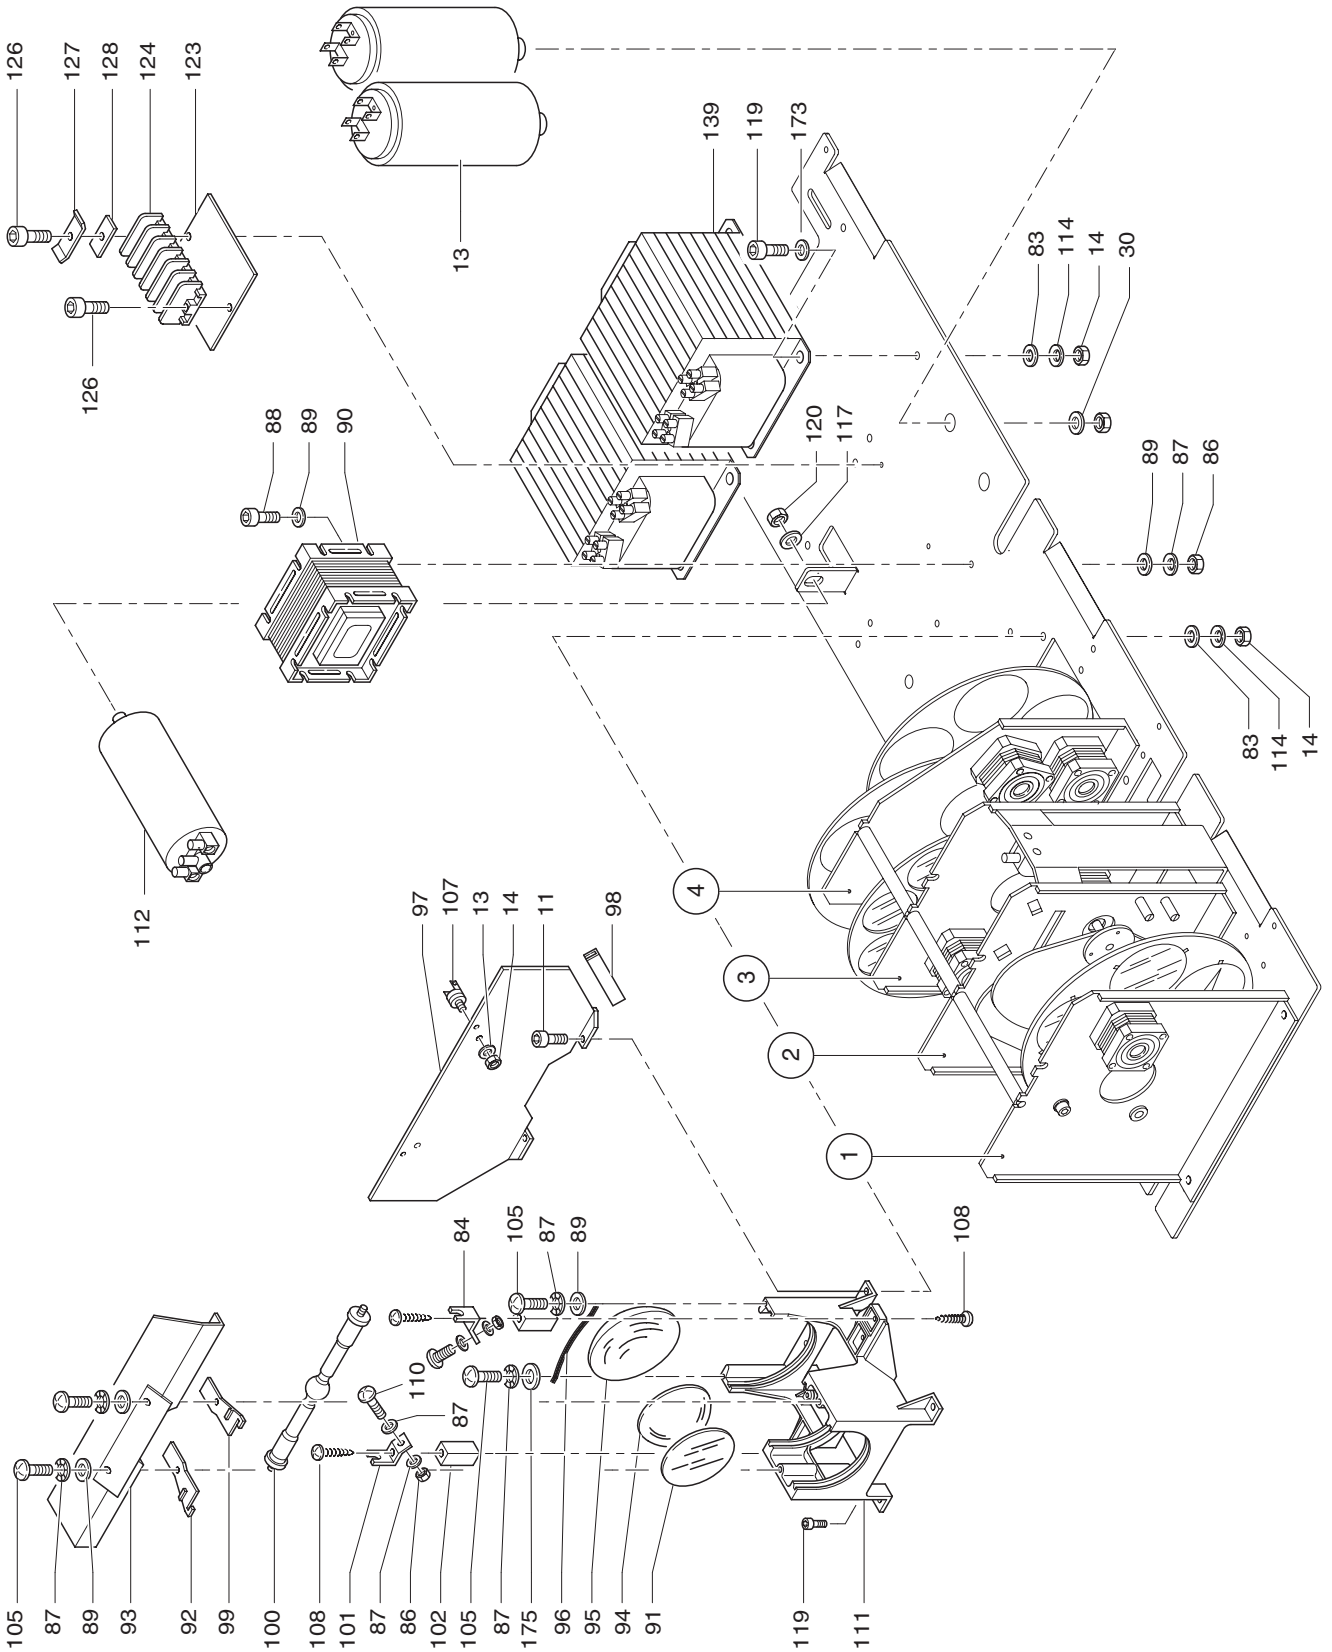

GOLDEN SCAN 4

HMI 1200 Housing assembly

GOLDEN SCAN 4

HMI 1200 Power supply and lamp assembly

GOLDEN SCAN 4

Colour temperature / Prism
Frost assembly
Code 166208/801

①

Dimmer / Stopper / Strobe assembly
Code 166207/801

②

GOLDEN SCAN 4

3

Housing assembly
Code 166206/801

Gobos / Iris assembly
Code 166205/801

4