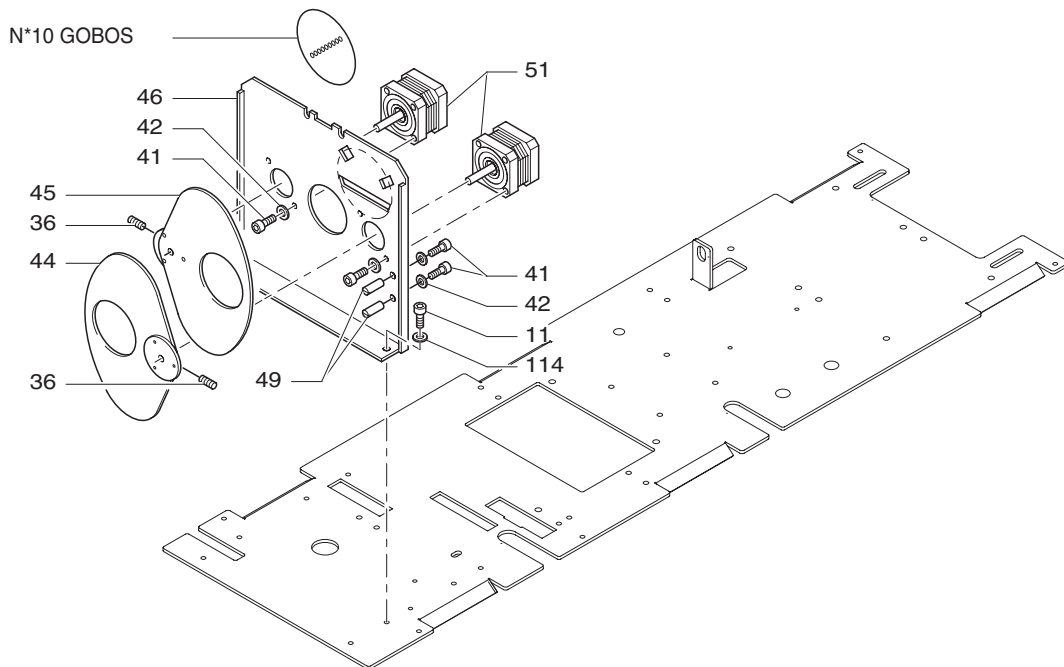

Dimmer / Stopper / Strobe assembly
Code 166207/801

②