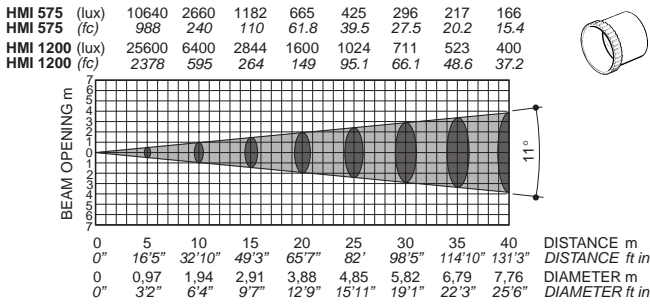

**Objective 1:2,5/250 - Standard dotation**

**Objective 1:2,5/250 - with built in wide-angle**  
Available on request

**Objective 1:2,5/250 - With FROST**

**Objective 1:2,5/250 with built in wide-angle and with FROST**

**Objective 1:3,3/300 - Available on request**

**Objective 1:3,3/300 - with built in wide-angle**  
Available on request

**Objective 1:3,3/300 - With FROST**

**Objective 1:3,3/300 with built in wide-angle and with FROST**