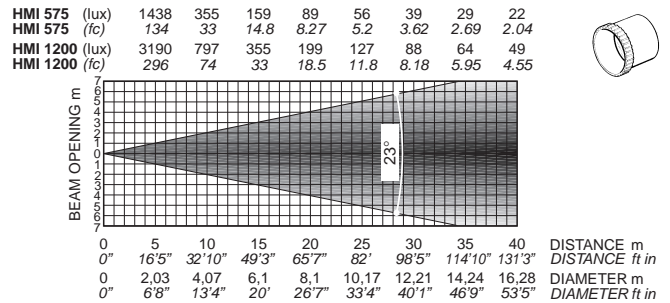

**Objective 1:2,5/250 - Standard dotation**

**Objective 1:2,5/250 - with built in wide-angle**  
Available on request

**Objective 1:2,5/250 - With FROST**

**Objective 1:2,5/250 with built in wide-angle and with FROST**

**Objective 1:3,3/300 - Available on request**

**Objective 1:3,3/300 - with built in wide-angle**  
Available on request

**Objective 1:3,3/300 - With FROST**

**Objective 1:3,3/300 with built in wide-angle and with FROST**