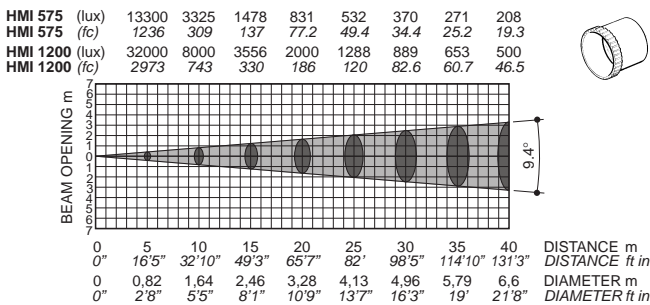

**Objective 1:2,5/250 - Standard dotation**

**Objective 1:2,5/250 - with built in wide-angle**  
Available on request

**Objective 1:2,5/250 - With FROST**

**Objective 1:2,5/250 with built in wide-angle and with FROST**

**Objective 1:3,3/300 - Available on request**

**Objective 1:3,3/300 - with built in wide-angle**  
Available on request

**Objective 1:3,3/300 - With FROST**

**Objective 1:3,3/300 with built in wide-angle and with FROST**