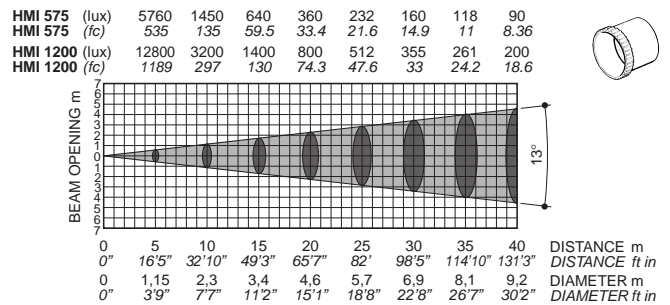

**Objective 1:2,5/250 - Standard dotation**

**Objective 1:2,5/250 - with built in wide-angle**  
Available on request

**Objective 1:2,5/250 - With FROST**

**Objective 1:2,5/250 with built in wide-angle and with FROST**

**Objective 1:3,3/300 - Available on request**

**Objective 1:3,3/300 - with built in wide-angle**  
Available on request

**Objective 1:3,3/300 - With FROST**

**Objective 1:3,3/300 with built in wide-angle and with FROST**