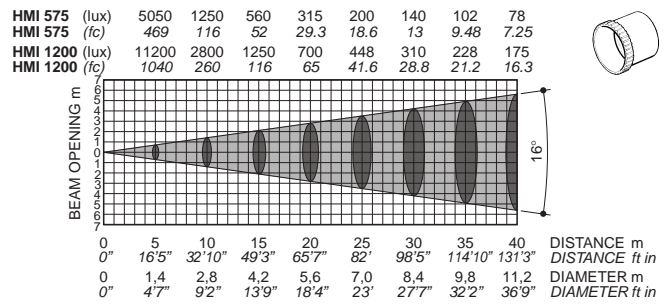

# GOLDEN SCAN 3

HMI 575  
HMI 1200  
HMI 1200 TV

**DIAGRAMMI DEI FASCI LUMINOSI E VALORI DI ILLUMINAMENTO**  
**GRAPHS SHOWING BEAM DATA AND ILLUMINATION VALUES**  
**DIAGRAMMES DES FAISCEAUX LUMINEUX ET DES VALEURS D'ÉCLAIRAGE**  
**LICHTKEGELDIAGRAMME UND BELEUCHTUNGSWERTE**  
**DIAGRAMAS DE LOS HACES LUMINOSOS Y VALORES DE LUMINANCIA**

**Objective 1:2,5/250 - Standard dotation**

**Objective 1:2,5/250 - with built in wide-angle**  
Available on request

**Objective 1:2,5/250 - With FROST**

**Objective 1:2,5/250 with built in wide-angle and with FROST**

**Objective 1:3,3/300 - Available on request**

**Objective 1:3,3/300 - with built in wide-angle**  
Available on request

**Objective 1:3,3/300 - With FROST**

**Objective 1:3,3/300 with built in wide-angle and with FROST**