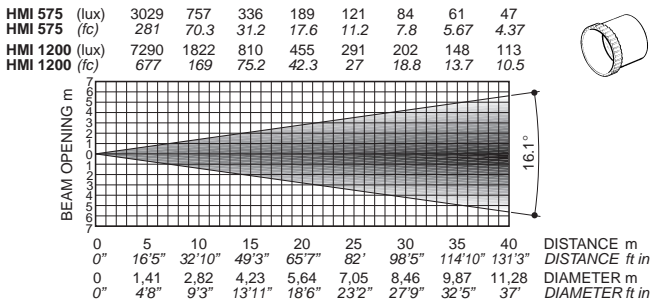

# GOLDEN SCAN 3

HMI 575  
HMI 1200  
HMI 1200 TV

**DIAGRAMMI DEI FASCI LUMINOSI E VALORI DI ILLUMINAMENTO**  
**GRAPHS SHOWING BEAM DATA AND ILLUMINATION VALUES**  
**DIAGRAMMES DES FAISCEAUX LUMINEUX ET DES VALEURS D'ÉCLAIRAGE**  
**LICHTKEGELDIAGRAMME UND BELEUCHTUNGSWERTE**  
**DIAGRAMAS DE LOS HACES LUMINOSOS Y VALORES DE LUMINANCIA**

**Objective 1:2,5/250 - Standard dotation**

**Objective 1:2,5/250 - with built in wide-angle**  
Available on request

**Objective 1:2,5/250 - With FROST**

**Objective 1:2,5/250 with built in wide-angle and with FROST**

**Objective 1:3,3/300 - Available on request**

**Objective 1:3,3/300 - with built in wide-angle**  
Available on request

**Objective 1:3,3/300 - With FROST**

**Objective 1:3,3/300 with built in wide-angle and with FROST**