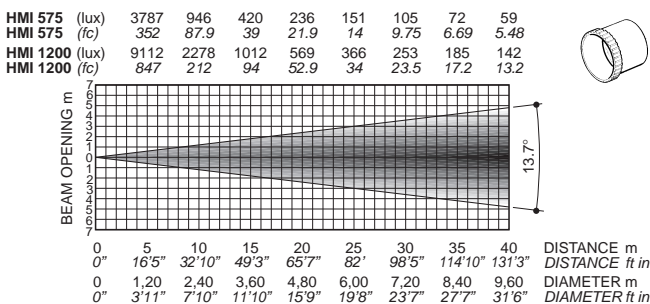

**Objective 1:2,5/250 - Standard dotation**

**Objective 1:2,5/250 - with built in wide-angle**  
Available on request

**Objective 1:2,5/250 - With FROST**

**Objective 1:2,5/250 with built in wide-angle and with FROST**

**Objective 1:3,3/300 - Available on request**

**Objective 1:3,3/300 - with built in wide-angle**  
Available on request

**Objective 1:3,3/300 - With FROST**

**Objective 1:3,3/300 with built in wide-angle and with FROST**