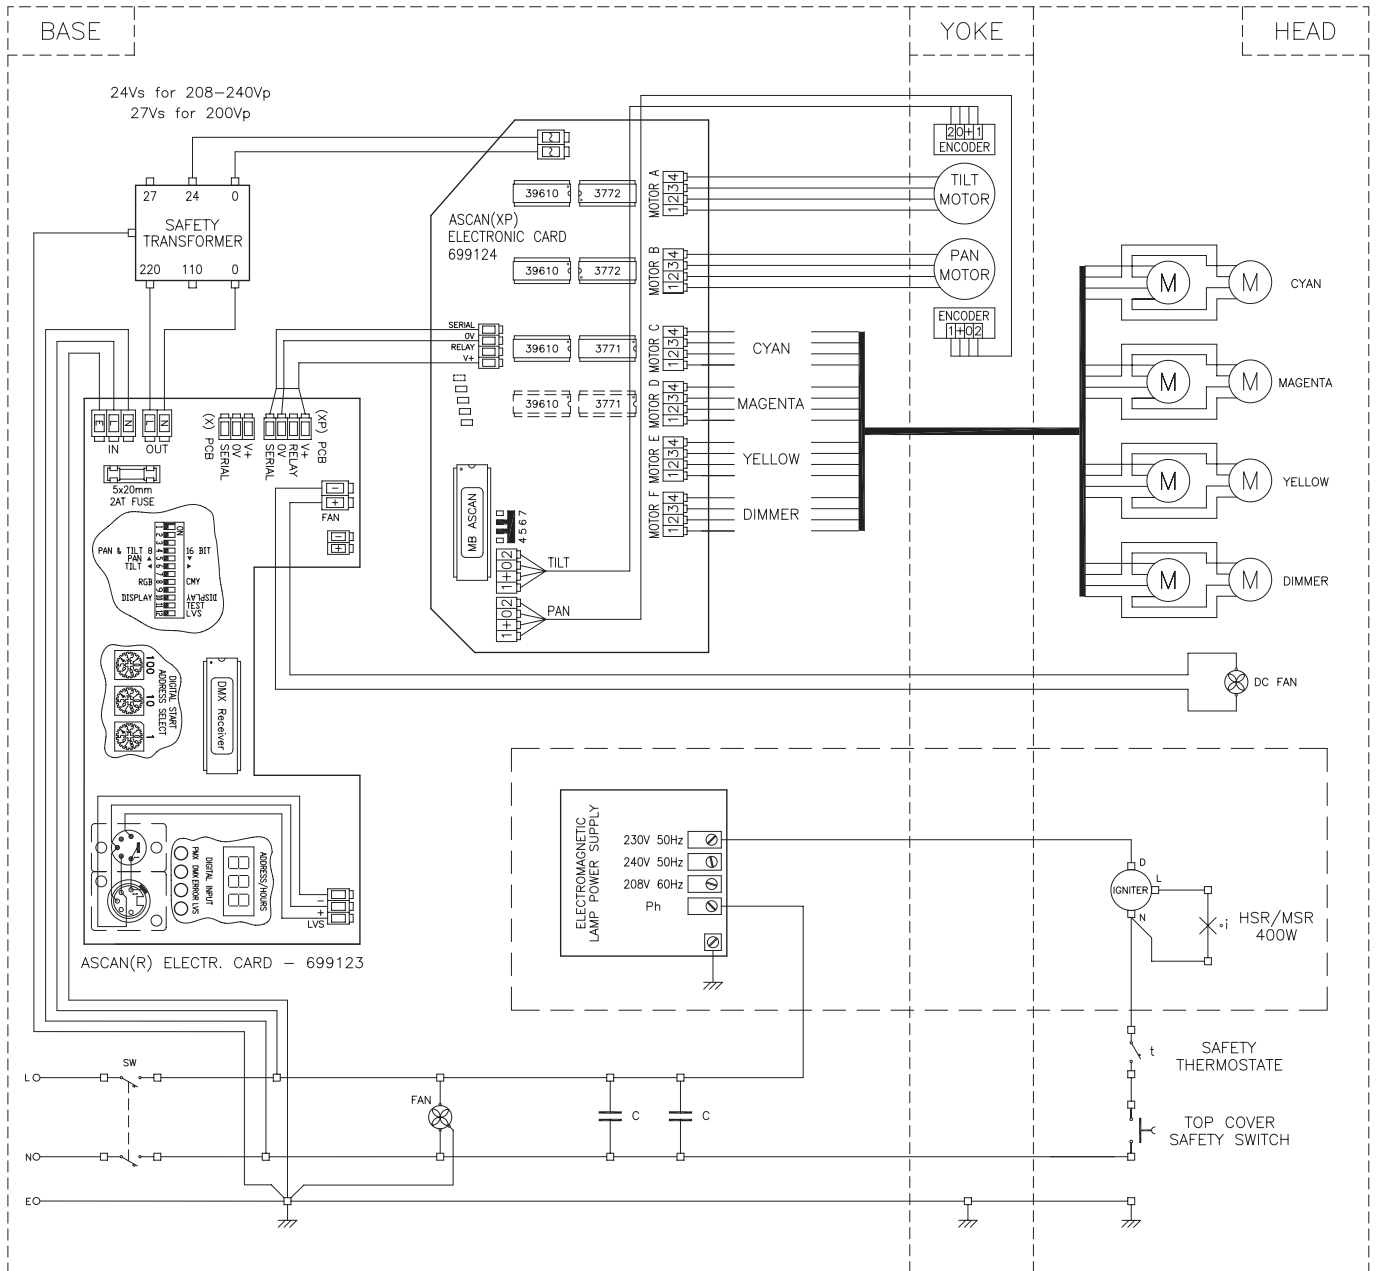

CP COLOR MH

208-240V 50/60Hz version

200V 50/60Hz special version