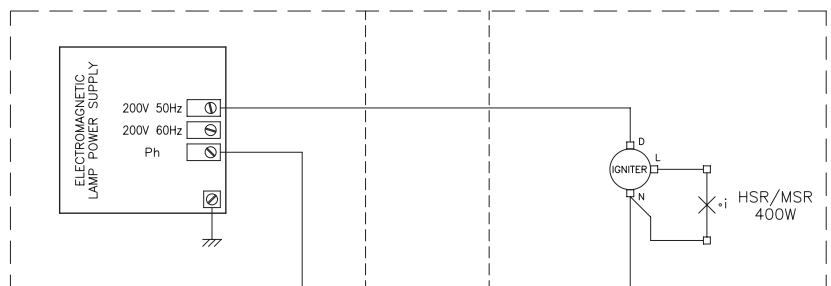

CP COLOR MH

208-240V 50/60Hz version

200V 50/60Hz special version