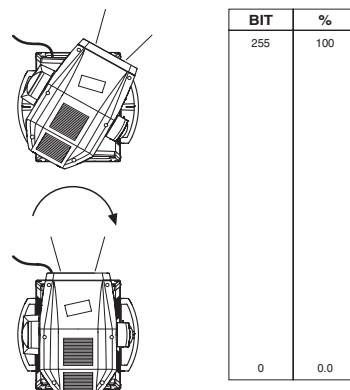

• RESET - channel: 11 (Std) - 11 (16 b) - 13 (Extn)

BIT	%	EFFECT
255	100	COMPLETE RESET Complete reset is activated passing through the unused range and staying 5 seconds in complete reset levels.
128	50.0	COMPLETE RESET PAN / TILT RESET Pan / Tilt reset is activated passing through the unused range and staying 5 seconds in Pan / Tilt reset levels.
127	49.7	
77	30.0	PAN / TILT RESET EFFECTS RESET Effects reset is activated passing through the unused range and staying 5 seconds in Effects reset levels.
76	29.7	
26	10.0	EFFECTS RESET
25	9.7	
0	0.0	UNUSED RANGE

• LAMP CONTROL (only with option Ldmx On) - channel: 12 (Std) - 12 (16 b) - 14 (Extn)  
**IMPORTANT:** Alpha Wash Easy is not provided with hot restrrike igniter

BIT	%	EFFECT
255	100	LAMP ON (FULL POWER) Lamp ignition after 5 s in full power levels. Immediate transition from half to full power.
180	70.5	LAMP ON (FULL POWER) LAMP ON (HALF POWER) Immediate transition from full to half power. Lamp ignition not allowed in half power.
179	70.0	
101	39.5	LAMP ON (HALF POWER) LAMP OFF Lamp switch off passing through the unused range and staying 5 s in Lamp OFF levels.
100	39.0	
26	10.0	LAMP OFF
25	9.7	
0	0.0	UNUSED RANGE

• PAN FINE - channel: 13 (16 b) - 10 (Extn)

Operation with option Pan  $\diamond$  Off  
(Tilt conventionally represented at 15% and option Til  $\diamond$  Off)

Operation with option Pan  $\diamond$  On  
(Tilt conventionally represented at 15% and option Til  $\diamond$  Off)