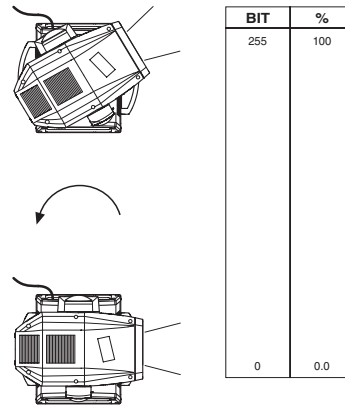

• PAN FINE - channel: 13 (16 b) - 10 (Extn)

Operation with option Pan $\diamond$ Off
(Tilt conventionally represented at 15% and option Til $\diamond$ Off)