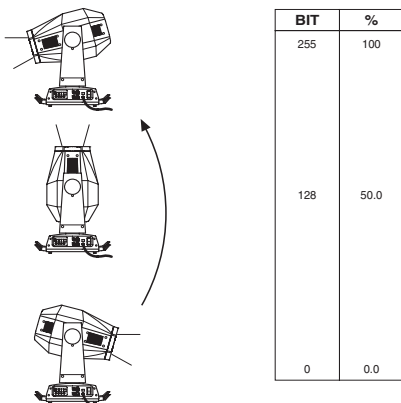

Operation with option Pan  $\diamond$  Off  
(Tilt conventionally represented at 15% and option Til  $\diamond$  Off)

Operation with option Pan  $\diamond$  On  
(Tilt conventionally represented at 15% and option Til  $\diamond$  Off)

• TILT - channel: 10 (Std) - 10 (16 b) - 11 (Extn)

Operation with option Til  $\diamond$  Off  
(Pan conventionally represented at 0% and option Pan  $\diamond$  Off)

Operation with option Til  $\diamond$  On  
(Pan conventionally represented at 0% and option Pan  $\diamond$  Off)

• RESET - channel: 11 (Std) - 11 (16 b) - 13 (Extn)

BIT	%	EFFECT
255	100	COMPLETE RESET Complete reset is activated passing through the unused range and staying 5 seconds in complete reset levels.
128	50.0	COMPLETE RESET PAN / TILT RESET Pan / Tilt reset is activated passing through the unused range and staying 5 seconds in Pan / Tilt reset levels.
127	49.7	
77	30.0	PAN / TILT RESET EFFECTS RESET Effects reset is activated passing through the unused range and staying 5 seconds in Effects reset levels.
76	29.7	
26	10.0	EFFECTS RESET
25	9.7	
0	0.0	UNUSED RANGE