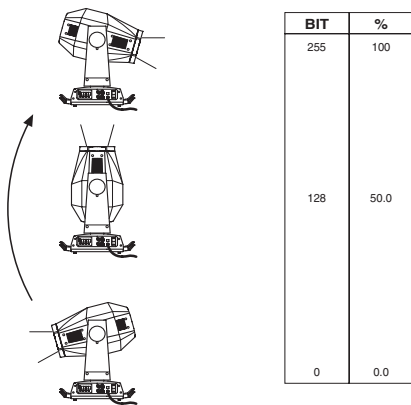

Operation with option Pan  $\diamond$  Off  
(Tilt conventionally represented at 15% and option Til  $\diamond$  Off)

Operation with option Pan  $\diamond$  On  
(Tilt conventionally represented at 15% and option Til  $\diamond$  Off)

• TILT - channel: 10 (Std) - 10 (16 b) - 11 (Extn)

Operation with option Til  $\diamond$  Off  
(Pan conventionally represented at 0% and option Pan  $\diamond$  Off)

Operation with option Til  $\diamond$  On  
(Pan conventionally represented at 0% and option Pan  $\diamond$  Off)

• RESET - channel: 11 (Std) - 11 (16 b) - 13 (Extn)

BIT	%	EFFECT
255	100	COMPLETE RESET Complete reset is activated passing through the unused range and staying 5 seconds in complete reset levels.
128	50.0	COMPLETE RESET PAN / TILT RESET Pan / Tilt reset is activated passing through the unused range and staying 5 seconds in Pan / Tilt reset levels.
127	49.7	
77	30.0	PAN / TILT RESET EFFECTS RESET Effects reset is activated passing through the unused range and staying 5 seconds in Effects reset levels.
76	29.7	
26	10.0	EFFECTS RESET
25	9.7	
0	0.0	UNUSED RANGE