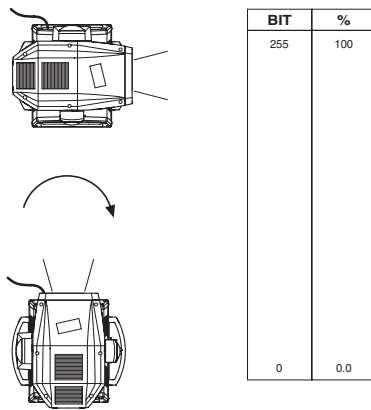

Operation with option Pan $\diamond$ On
(Tilt conventionally represented at 15% and option Til $\diamond$ Off)