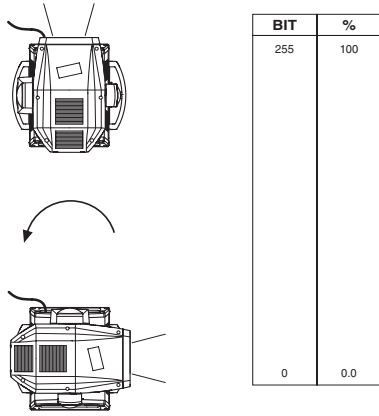

• PAN - channel: 9

Operation with option Pan $\diamond$ Off
(Tilt conventionally represented at 15% and option Til $\diamond$ Off)